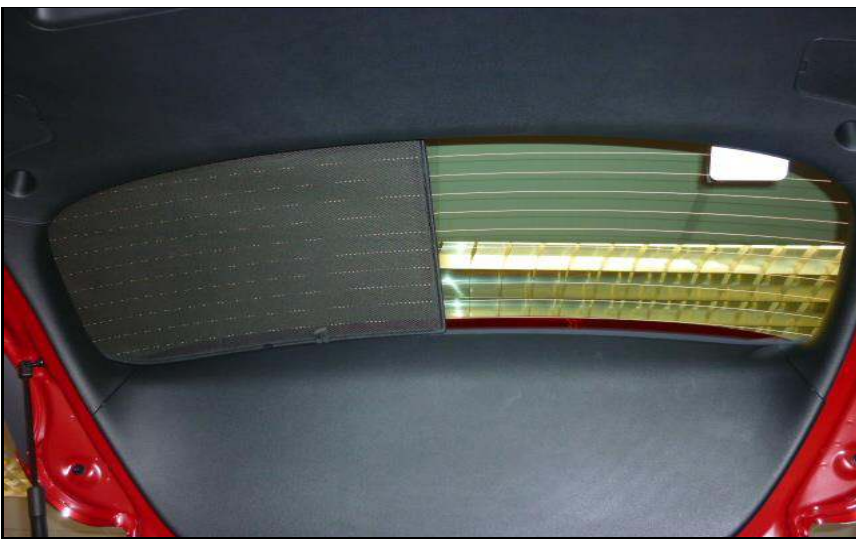

INSTALLATION INSTRUCTIONS

KIA CEED ESTATE 2013-

KIA-CEED-E-B

COMPONENTS INCLUDED

FIXING CLIPS

CL-M02 x10

CL-P14 x1

SIDE SHADE INSTALLATION

CL-M02

QUARTER LIGHT SHADE INSTALLATION

CL-M02

REAR SHADE INSTALLATION

REAR SHADE INSTALLATION