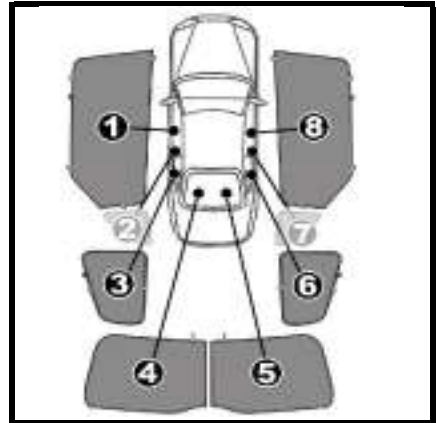

INSTALLATION INSTRUCTIONS

KIA CEED ESTATE 2013-

KIA-CEED-E-B

COMPONENTS INCLUDED

FIXING CLIPS

CL-M02 x10

CL-P14 x1

SIDE SHADE INSTALLATION