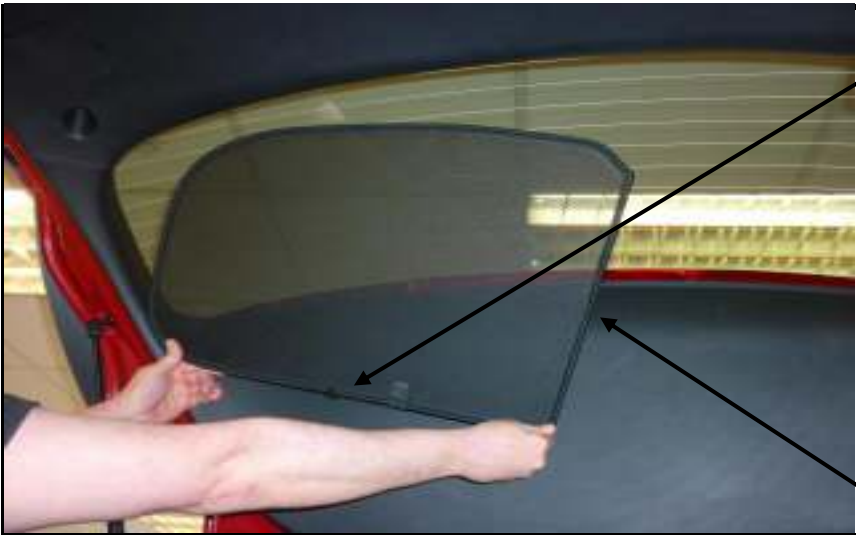

REAR SHADE INSTALLATION