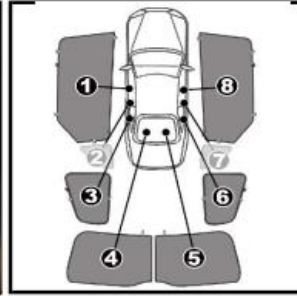

INSTALLATION INSTRUCTIONS

KIA CEED 2012 5 DOOR

K-2A856ADB00

COMPONENTS INCLUDED

SHADES

①+⑧

③+⑥

④+⑤