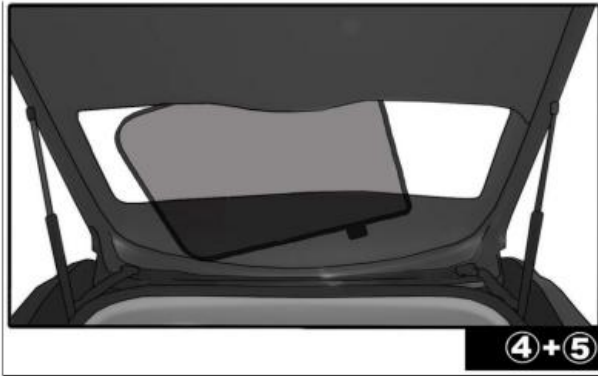

REAR SHADE INSTALLATION