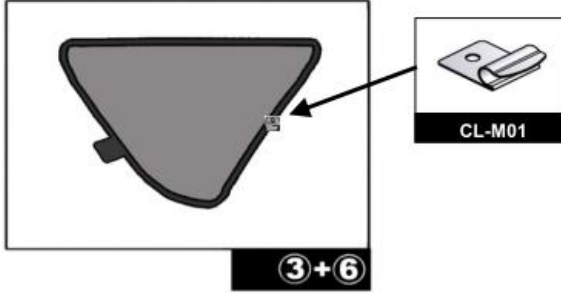

FIXING CLIPS

CL-M04 x8

CL-M01 x2

SIDE SHADE INSTALLATION

①+⑧

①+⑧

①+⑧

QUARTER LIGHT SHADE INSTALLATION