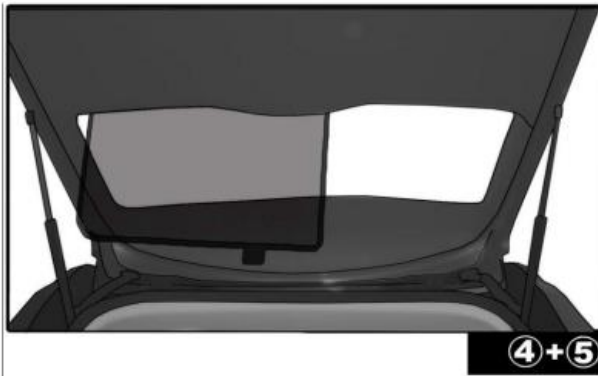

REAR SHADE INSTALLATION