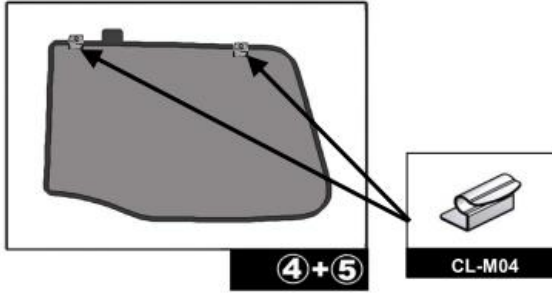

REAR SHADE INSTALLATION