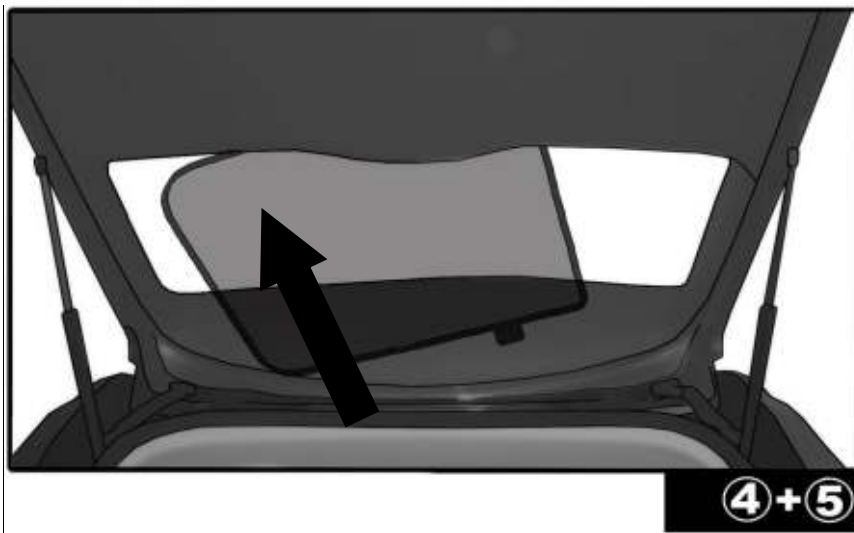

REAR SHADE INSTALLATION