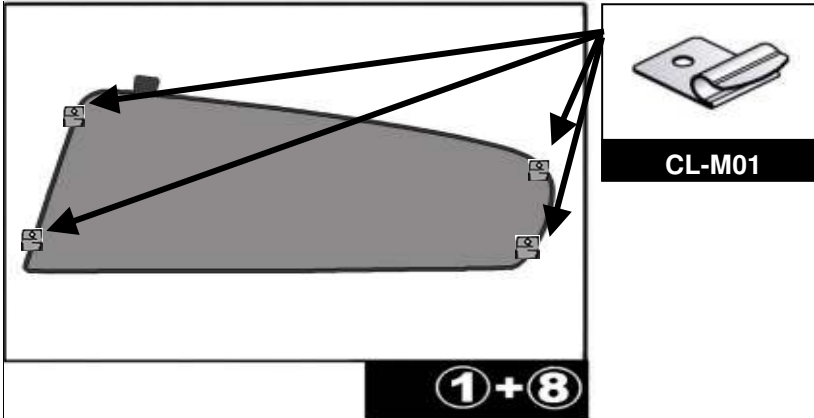

FIXING CLIPS

CL-M01 x4

CL-P03 x4

SIDE SHADE INSTALLATION

QUARTER LIGHT SHADE INSTALLATION

③+⑥

③+⑥

③+⑥