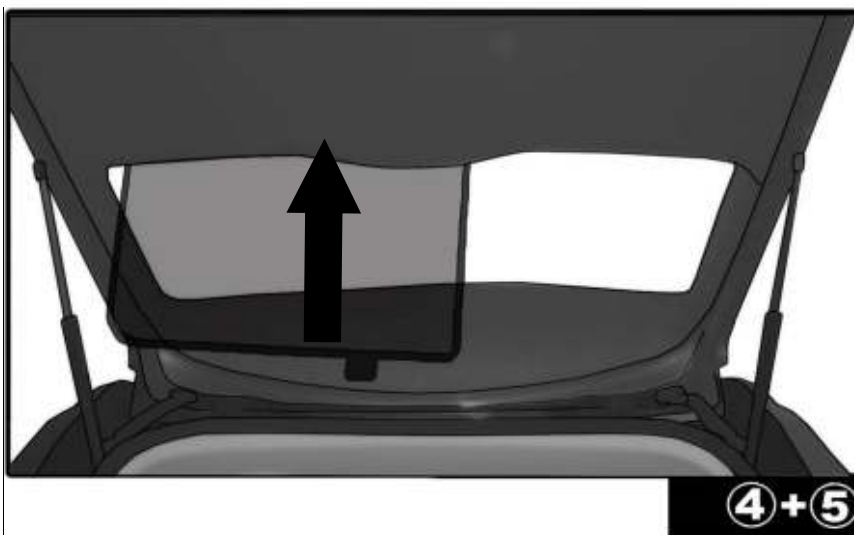

REAR SHADE INSTALLATION