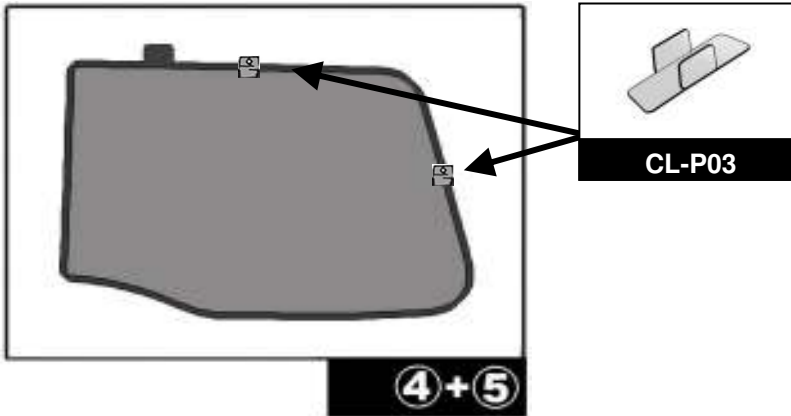

REAR SHADE INSTALLATION