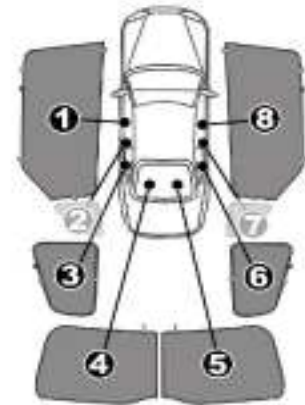

INSTALLATION INSTRUCTIONS

KIA CARNIVAL 2006-

KIA-CARN-5-B

COMPONENTS INCLUDED

SHADES

1+8

3+6

4+5

FIXING CLIPS

CL-M01 x4

CL-P03 x4

SIDE SHADE INSTALLATION

QUARTER LIGHT SHADE INSTALLATION

③+⑥

③+⑥

③+⑥