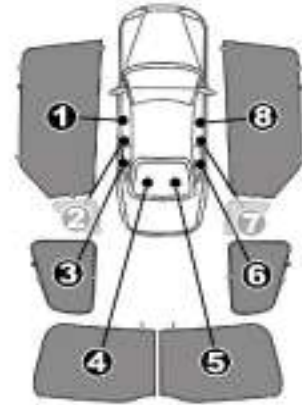

INSTALLATION INSTRUCTIONS

KIA CARENS 5 DOOR 2014-

KIA-CARE-5-C

COMPONENTS INCLUDED

SHADES

FIXING CLIPS

CL-M02 x14

CL-M13 x4

SIDE SHADE INSTALLATION

QUARTER LIGHT SHADE INSTALLATION

REAR SHADE INSTALLATION

REAR SHADE INSTALLATION