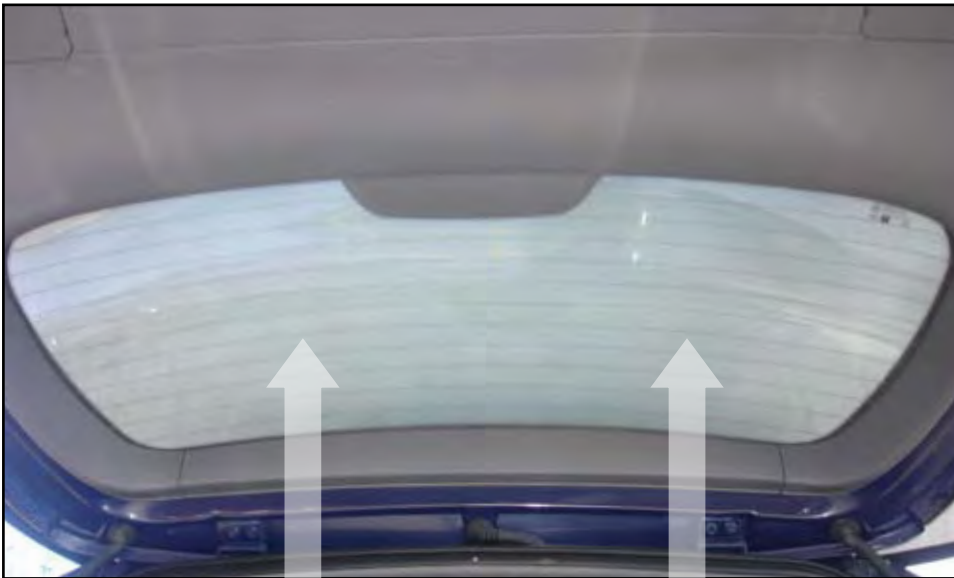

INSTALLATION INSTRUCTIONS

KIA Carens

KIA-CARE-5-A

COMPONENTS

SHADES

FIXING CLIPS

SIDE SHADE INSTALLATION

APPLY TO AREAS OF THE TRIM INDICATED

ATTACH ADHESIVE CLIPS TO 4 AREAS INDICATED

SIDE SHADE INSTALLATION

X2

PORT/LOAD AREA SHADE INSTALLATION

X2

X2

REAR SHADE INSTALLATION

X2