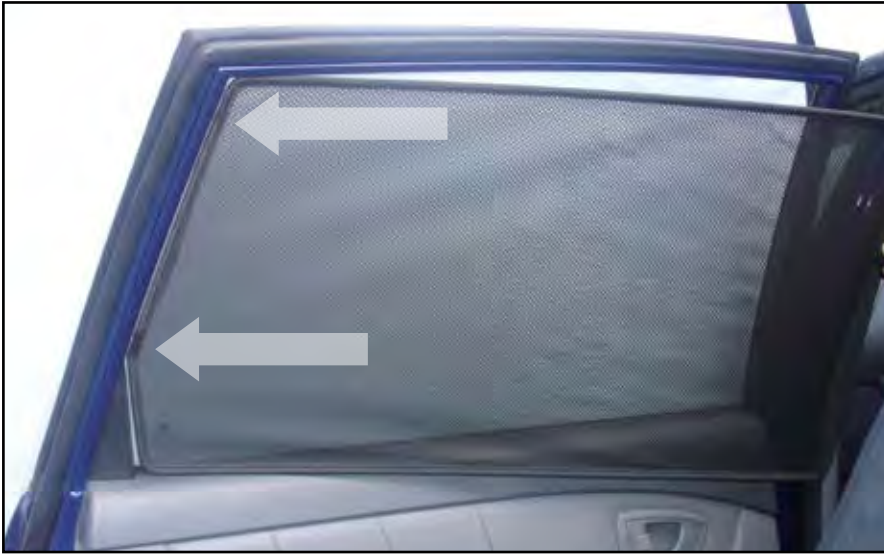

INSTALLATION INSTRUCTIONS

KIA Carens

KIA-CARE-5-A

COMPONENTS

SHADES

FIXING CLIPS

SIDE SHADE INSTALLATION

APPLY TO AREAS OF THE TRIM INDICATED

ATTACH ADHESIVE CLIPS TO 4 AREAS INDICATED

SIDE SHADE INSTALLATION

X2

PORT/LOAD AREA SHADE INSTALLATION

X2

X2

REAR SHADE INSTALLATION

X2