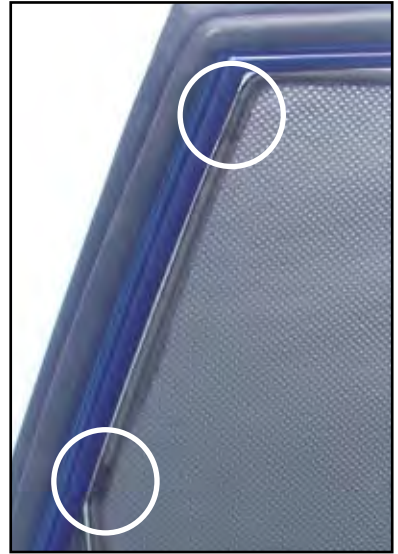

INSTALLATION INSTRUCTIONS

KIA Carens

KIA-CARE-5-A

COMPONENTS

SHADES

FIXING CLIPS

SIDE SHADE INSTALLATION

APPLY TO AREAS OF THE TRIM INDICATED

ATTACH ADHESIVE CLIPS TO 4 AREAS INDICATED

SIDE SHADE INSTALLATION

X2

PORT/LOAD AREA SHADE INSTALLATION

X2

X2

REAR SHADE INSTALLATION

X2