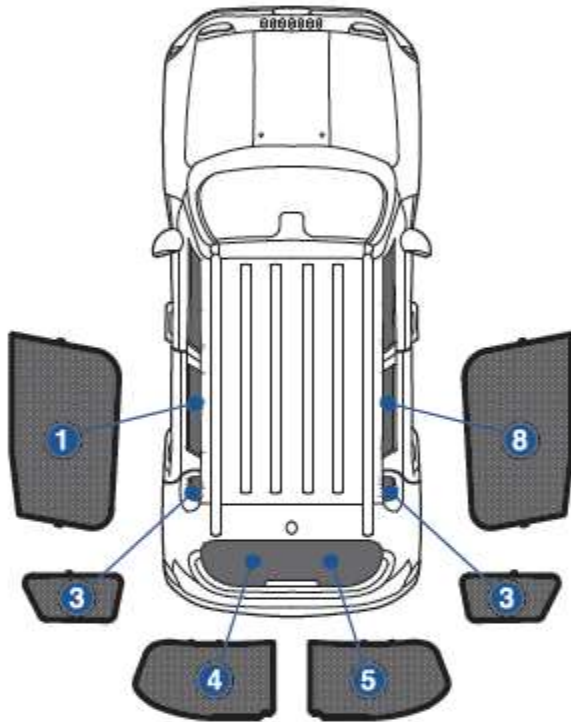

Installation Manual

JEEP RENEGADE 5DR
JEE-RENE-5-A

COMPONENTS INCLUDED

SHADES

FIXING CLIPS

CL-M02 x 4

CL-M12 x 2

CL-M05 x 2

CL-M01 x 2

CL-M14 x 1

CL-T01 x 1

Side Shade Installation

JEEP RENEGADE 5DR
JEE-RENE-5-A

COMPONENTS NEEDED:

Quarter Light Shade Installation

JEEP RENEGADE 5DR
JEE-RENE-5-A