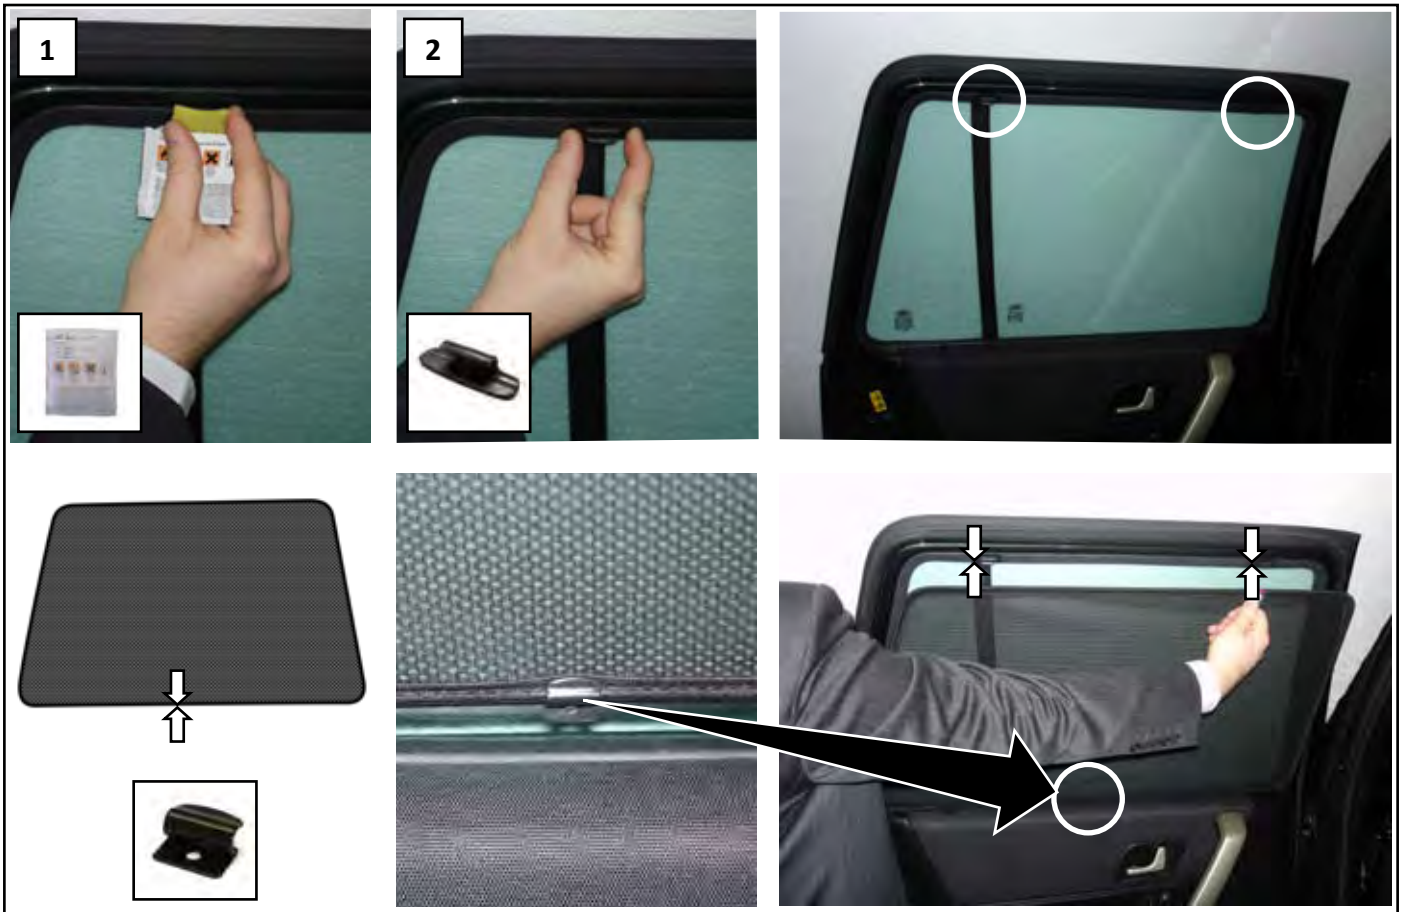

# INSTALLATION INSTRUCTIONS

Jeep Commander

JEE-COMM-5-A

# INSTALLATION INSTRUCTIONS - JEE-COMM-5-A

1

CLEAN GLASS WITH WIPE PROVIDED. ATTACH CLIPS TO GLASS IN LOCATIONS AS CIRCLED.

FIT SHADES IN PLACE TO BE HELD BY THE CLIPS. MAKE SURE SHADES MEET TOGETHER NEATLY IN THE CENTRE.

CLOSE GLASS TO MAKE SURE SHADES FIT SECURELY INSIDE THE INTERIOR TRIM