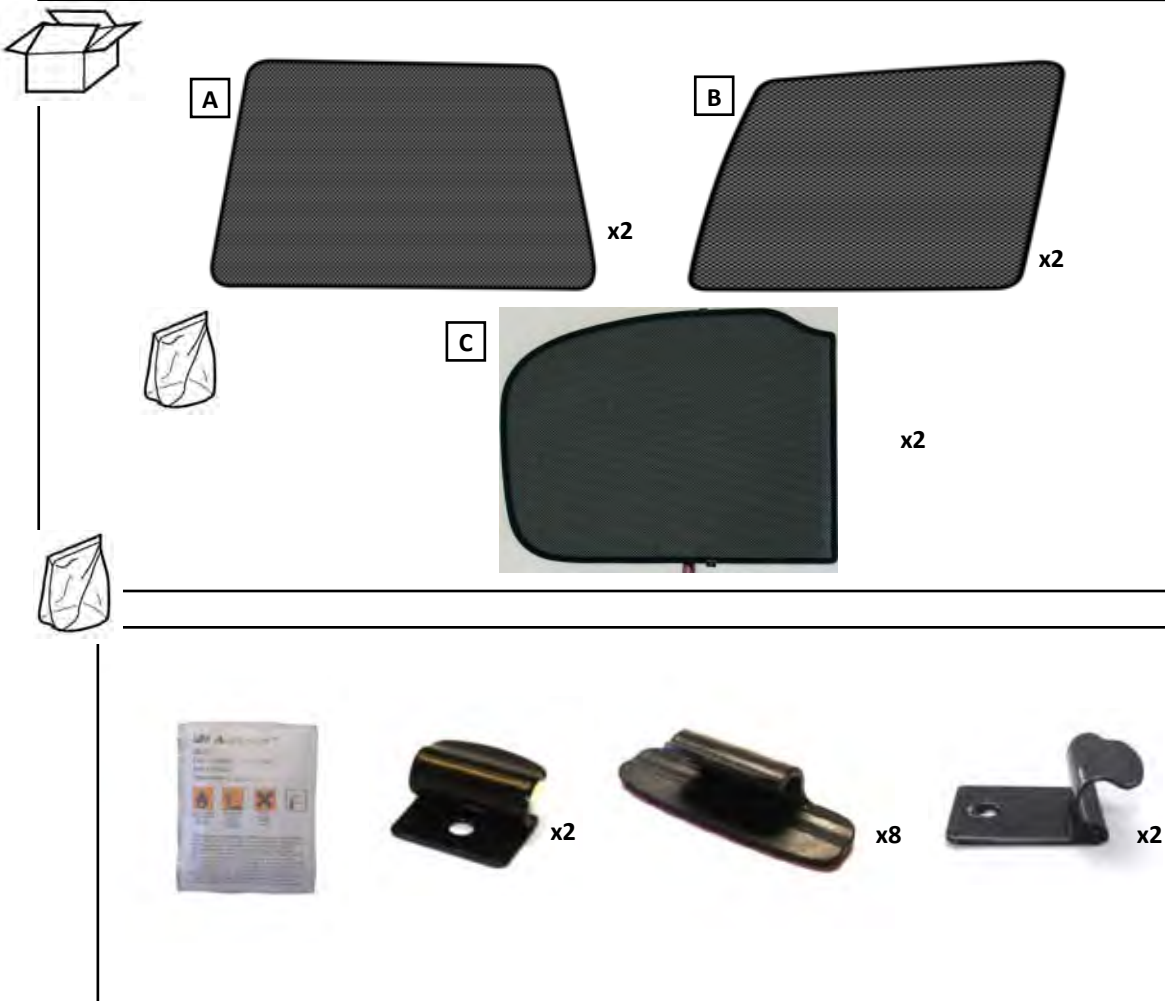

# INSTALLATION INSTRUCTIONS

Jeep Commander

JEE-COMM-5-A

## Parts List

# INSTALLATION INSTRUCTIONS - JEE-COMM-5-A

1

CLEAN GLASS WITH WIPE PROVIDED. ATTACH CLIPS TO GLASS IN LOCATIONS AS CIRCLED.

FIT SHADES IN PLACE TO BE HELD BY THE CLIPS. MAKE SURE SHADES MEET TOGETHER NEATLY IN THE CENTRE.

CLOSE GLASS TO MAKE SURE SHADES FIT SECURELY INSIDE THE INTERIOR TRIM