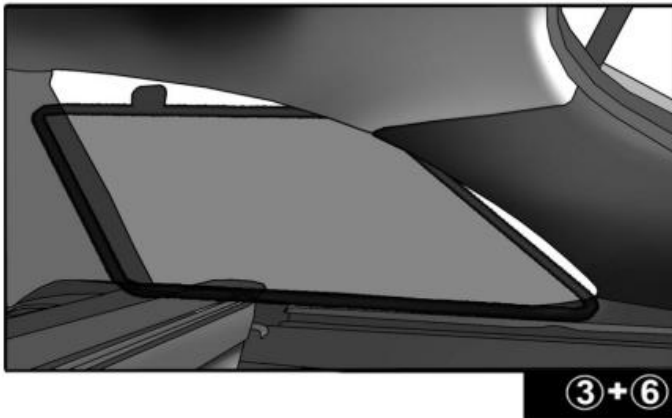

INSTALLATION INSTRUCTIONS

HYUNDAI I30 5 DOOR 2010

HYU-I30-5-B

COMPONENTS INCLUDED

SHADES

FIXING CLIPS

SIDE SHADE INSTALLATION

QUARTER LIGHT SHADE INSTALLATION