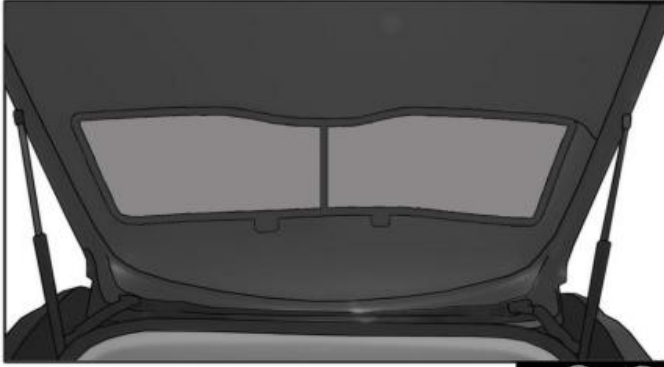

REAR SHADE INSTALLATION

4 + 5