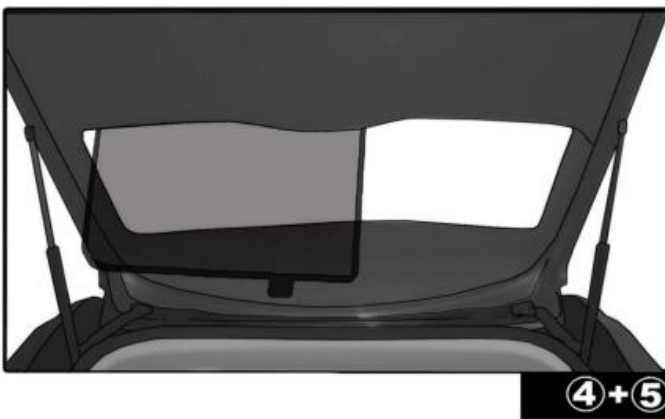

REAR SHADE INSTALLATION