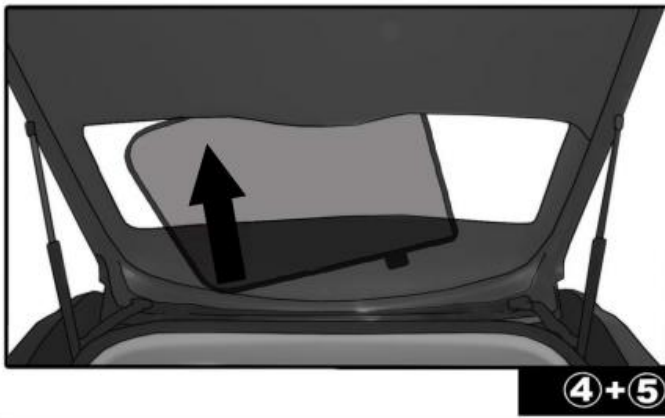

REAR SHADE INSTALLATION