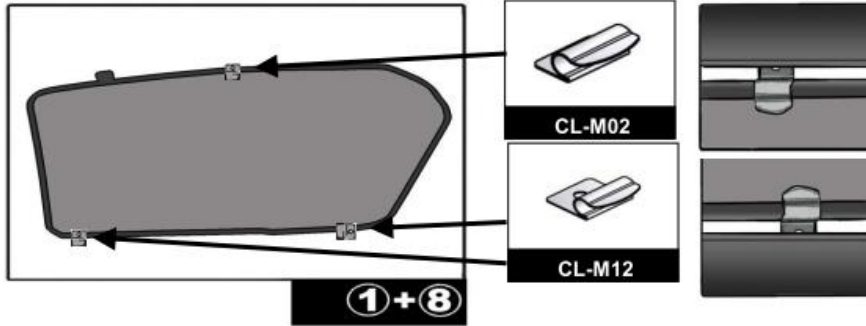

INSTALLATION INSTRUCTIONS

HYUNDAI I30 5 DOOR 2010

HYU-I30-5-B

COMPONENTS INCLUDED

SHADES

FIXING CLIPS

SIDE SHADE INSTALLATION

QUARTER LIGHT SHADE INSTALLATION