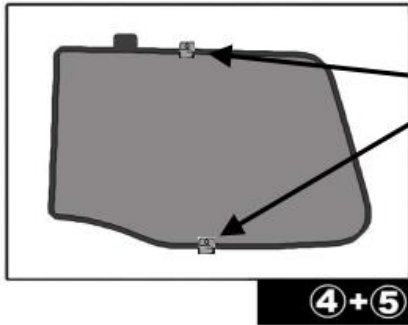

REAR SHADE INSTALLATION