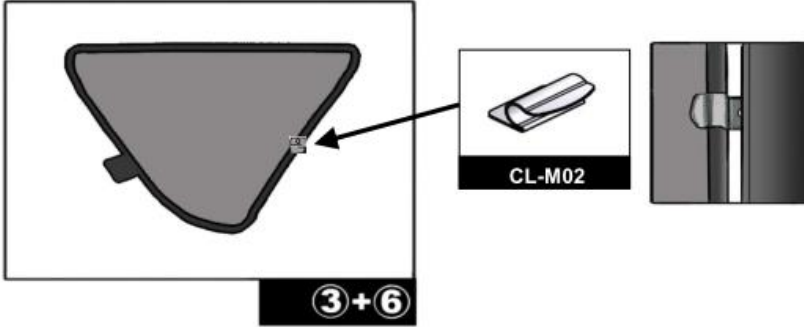

INSTALLATION INSTRUCTIONS

HYUNDAI I30 5 DOOR 2010

HYU-I30-5-B

COMPONENTS INCLUDED

SHADES

FIXING CLIPS

SIDE SHADE INSTALLATION

QUARTER LIGHT SHADE INSTALLATION