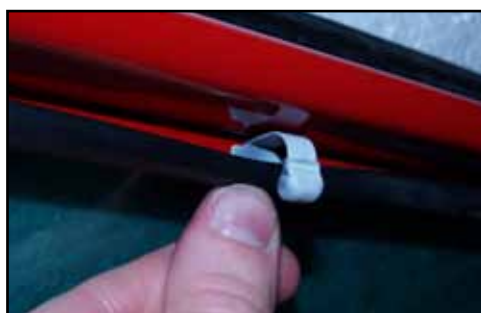

INSTALLATION INSTRUCTIONS

Hyundai i20 5dr

HYU-i20-5-A

COMPONENTS

SHADES

FIXING CLIPS

SIDE SHADE INSTALLATION

X3