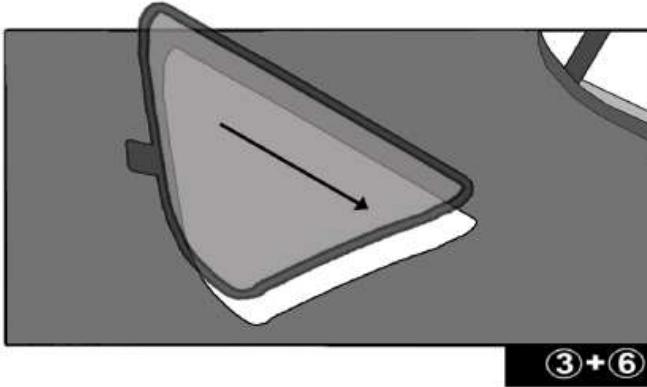

INSTALLATION INSTRUCTIONS

HONDA CRV 2014

HON-CRVI-5-C

COMPONENTS INCLUDED

SHADES

FIXING CLIPS

SIDE SHADE INSTALLATION

QUARTER LIGHT SHADE INSTALLATION