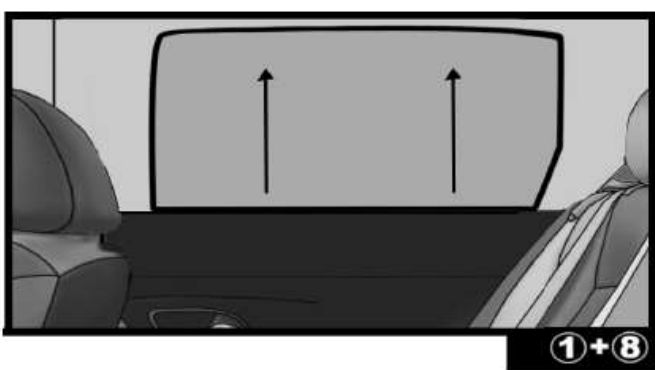

INSTALLATION INSTRUCTIONS

HONDA CRV 2014

HON-CRVI-5-C

COMPONENTS INCLUDED

SHADES

FIXING CLIPS

SIDE SHADE INSTALLATION

QUARTER LIGHT SHADE INSTALLATION