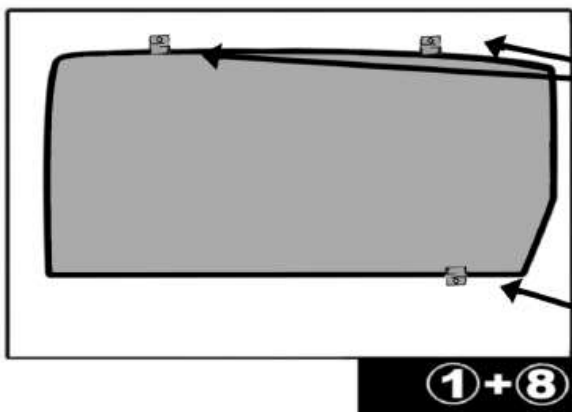

INSTALLATION INSTRUCTIONS

HONDA CRV 2014

HON-CRVI-5-C

COMPONENTS INCLUDED

SHADES

FIXING CLIPS

SIDE SHADE INSTALLATION

QUARTER LIGHT SHADE INSTALLATION