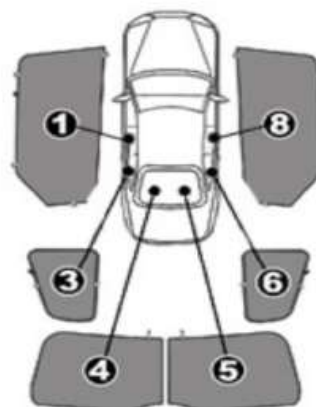

INSTALLATION INSTRUCTIONS

HONDA CRV 2014

HON-CRVI-5-C

COMPONENTS INCLUDED

SHADES

FIXING CLIPS

SIDE SHADE INSTALLATION

QUARTER LIGHT SHADE INSTALLATION