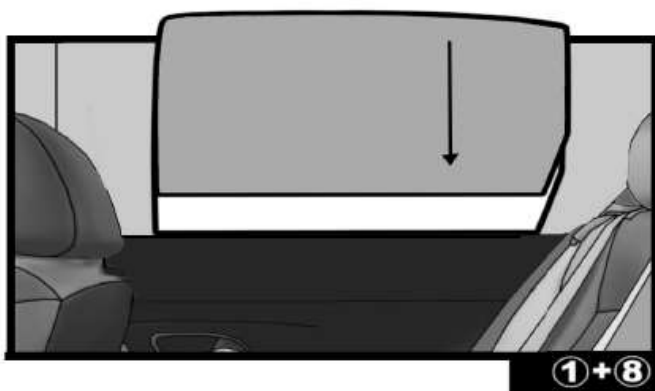

INSTALLATION INSTRUCTIONS

HONDA CRV 2014

HON-CRVI-5-C

COMPONENTS INCLUDED

SHADES

FIXING CLIPS

SIDE SHADE INSTALLATION

QUARTER LIGHT SHADE INSTALLATION