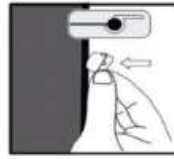

INSTALLATION INSTRUCTIONS

HONDA CRV 2014

HON-CRVI-5-C

COMPONENTS INCLUDED

SHADES

FIXING CLIPS

SIDE SHADE INSTALLATION

QUARTER LIGHT SHADE INSTALLATION