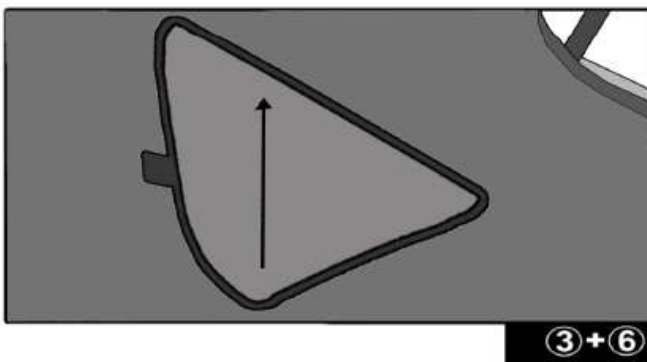

INSTALLATION INSTRUCTIONS

HONDA CRV 2014

HON-CRVI-5-C

COMPONENTS INCLUDED

SHADES

FIXING CLIPS

SIDE SHADE INSTALLATION

QUARTER LIGHT SHADE INSTALLATION