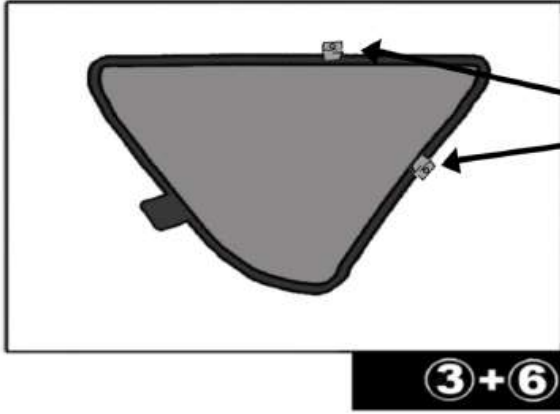

INSTALLATION INSTRUCTIONS

HONDA CRV 2014

HON-CRVI-5-C

COMPONENTS INCLUDED

SHADES

FIXING CLIPS

SIDE SHADE INSTALLATION

QUARTER LIGHT SHADE INSTALLATION