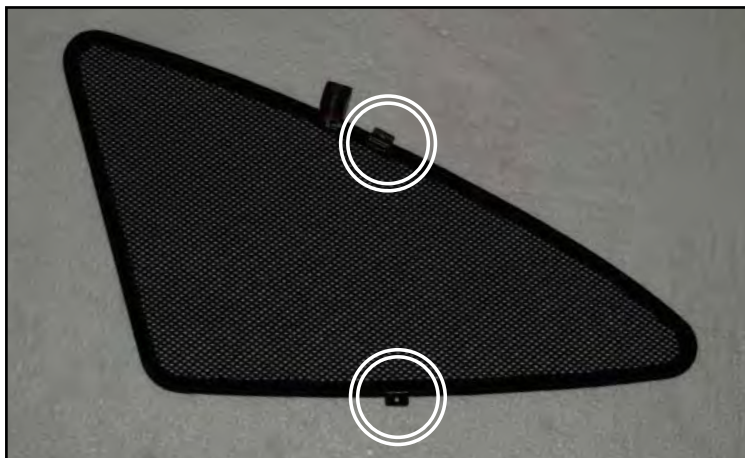

LOAD AREA SHADE INSTALLATION