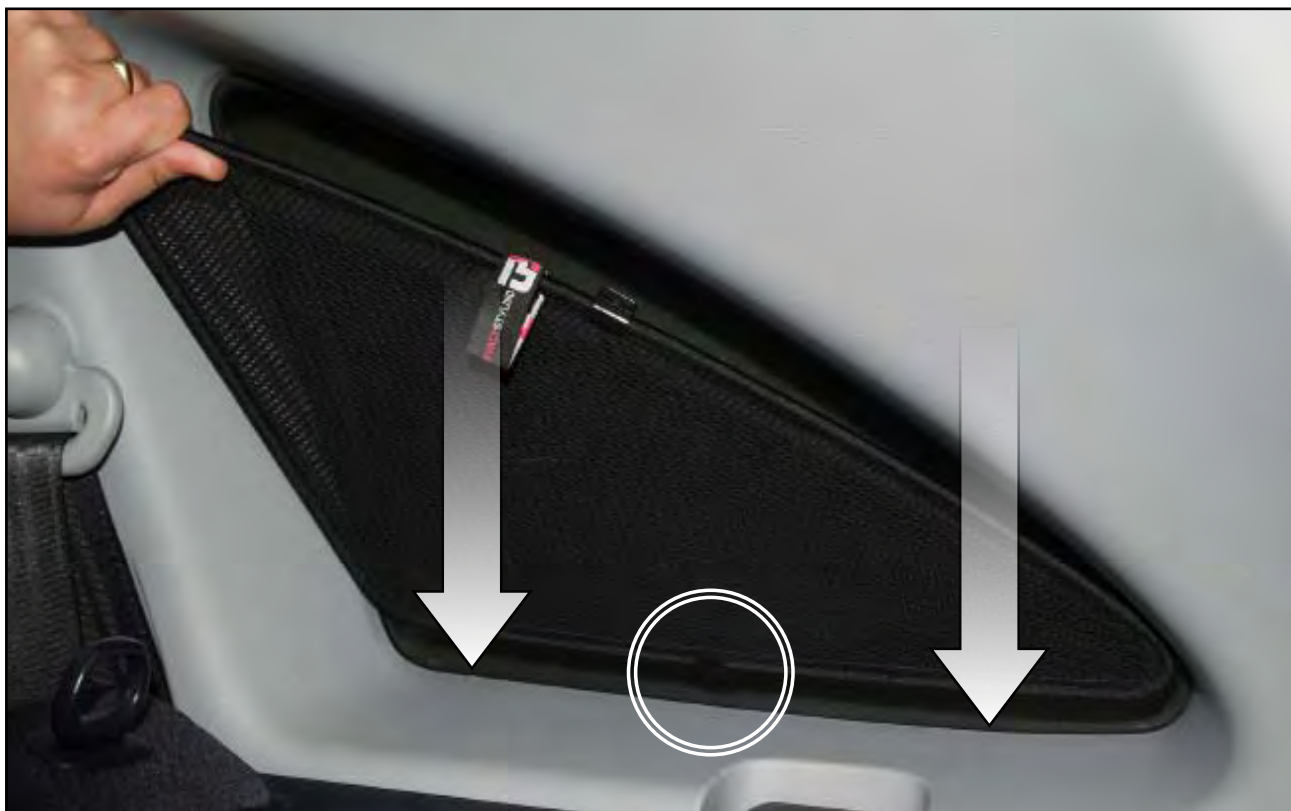

LOAD AREA SHADE INSTALLATION