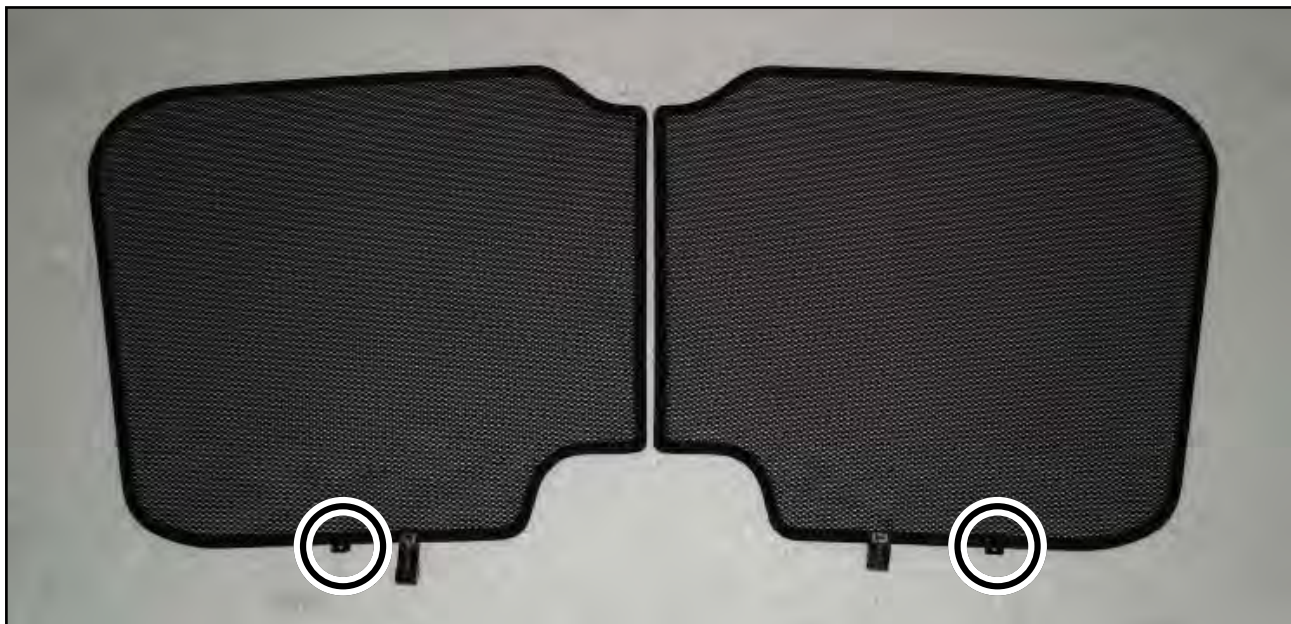

INSTALLATION INSTRUCTIONS

Honda CR-V

HON-CRV-5-B

COMPONENTS

SHADES

FIXING CLIPS

SIDE SHADE INSTALLATION

SIDE SHADE INSTALLATION

SIDE SHADE INSTALLATION

SIDE SHADE INSTALLATION

LOAD AREA SHADE INSTALLATION

LOAD AREA SHADE INSTALLATION

LOAD AREA SHADE INSTALLATION

REAR SHADE INSTALLATION

REAR SHADE INSTALLATION

REAR SHADE INSTALLATION