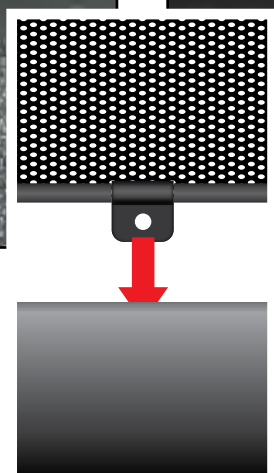

INSTALLATION INSTRUCTIONS

Honda CR-V

HON-CRV-5-B

COMPONENTS

SHADES

FIXING CLIPS

SIDE SHADE INSTALLATION

SIDE SHADE INSTALLATION

SIDE SHADE INSTALLATION

SIDE SHADE INSTALLATION

LOAD AREA SHADE INSTALLATION

LOAD AREA SHADE INSTALLATION

LOAD AREA SHADE INSTALLATION

REAR SHADE INSTALLATION

REAR SHADE INSTALLATION

REAR SHADE INSTALLATION