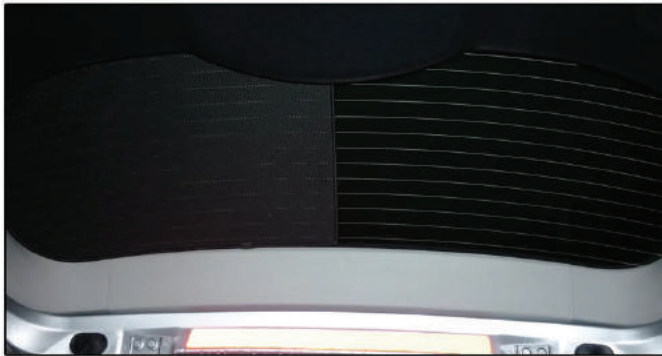

PORT SHADE INSTALLATION

X2

Installation

FORD S-MAX 5DR
FOR-SMAX-5-B

TAILGATE SHADE INSTALLATION

Installation

FORD S-MAX 5DR
FOR-SMAX-5-B

TAILGATE SHADE INSTALLATION