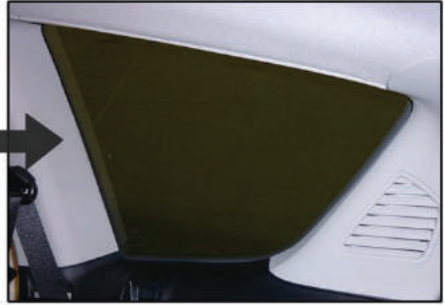

PORT SHADE INSTALLATION

X2