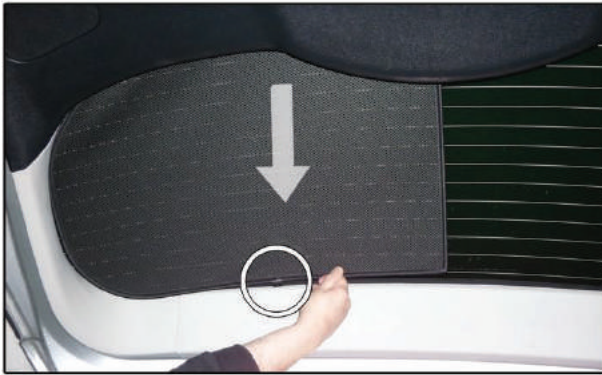

PORT SHADE INSTALLATION

X2

Installation

FORD S-MAX 5DR
FOR-SMAX-5-B

TAILGATE SHADE INSTALLATION

Installation

FORD S-MAX 5DR
FOR-SMAX-5-B

TAILGATE SHADE INSTALLATION