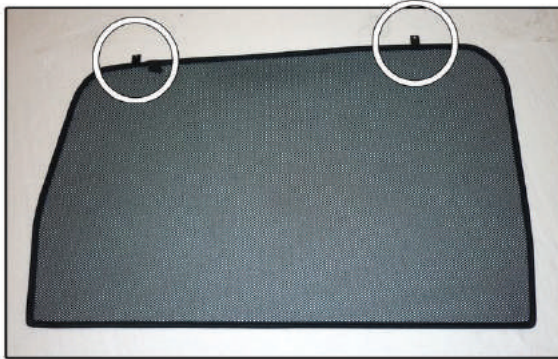

CL-M12 x 2

Installation

FORD S-MAX 5DR
FOR-SMAX-5-B

SIDE SHADE INSTALLATION

Installation

FORD S-MAX 5DR
FOR-SMAX-5-B

SIDE SHADE INSTALLATION

X2