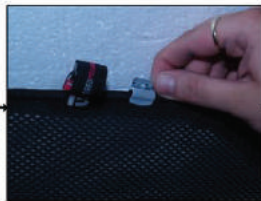

Installation Manual

FORD S-MAX 5DR
FOR-SMAX-5-B

COMPONENTS INCLUDED

Side Windows x 2

Port Windows x 2

Tailgate Window x 2

FIXING CLIPS

CL-M01 x 4

CL-M12 x 2

Installation

FORD S-MAX 5DR
FOR-SMAX-5-B

SIDE SHADE INSTALLATION

Installation

FORD S-MAX 5DR
FOR-SMAX-5-B

SIDE SHADE INSTALLATION

X2