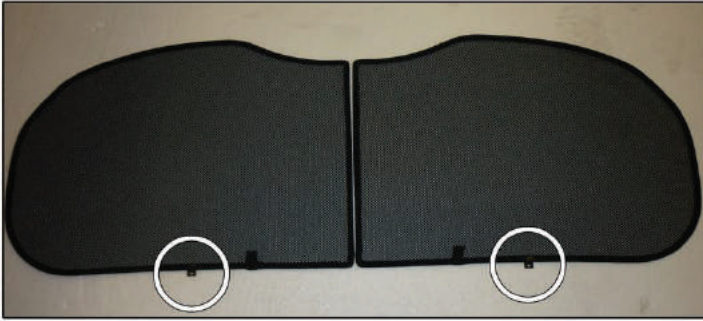

PORT SHADE INSTALLATION

X2

Installation

FORD S-MAX 5DR
FOR-SMAX-5-B

TAILGATE SHADE INSTALLATION

Installation

FORD S-MAX 5DR
FOR-SMAX-5-B

TAILGATE SHADE INSTALLATION