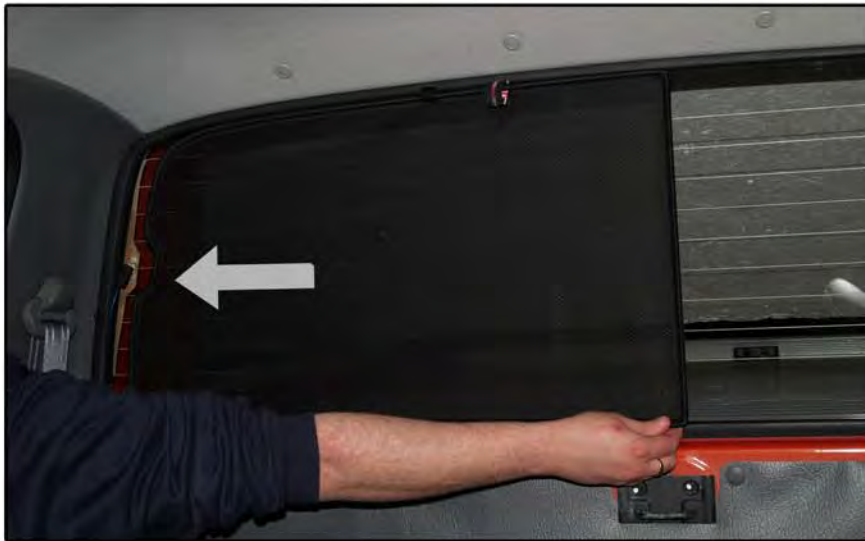

INSTALLATION INSTRUCTIONS

Ford Ranger 3 4dr

FOR-RANG-4-C

COMPONENTS INCLUDED

SHADES

SIDE WINDOWS X2

TAILGATE WINDOW X2

FIXING CLIPS

X2

X4

SIDE SHADE INSTALLATION

SIDE SHADE INSTALLATION

TAILGATE SHADE INSTALLATION

TAILGATE SHADE INSTALLATION

TAILGATE SHADE INSTALLATION