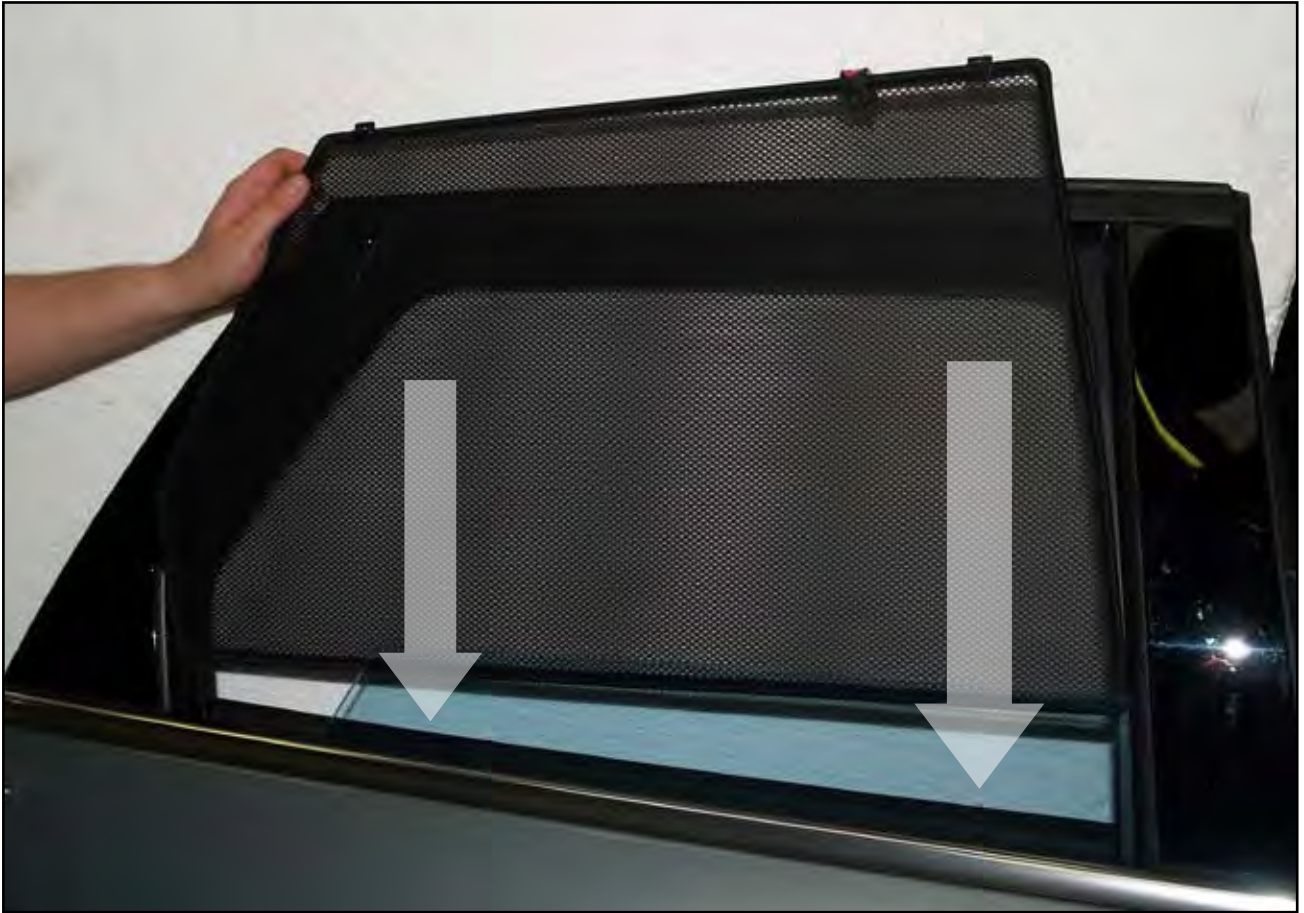

INSTALLATION INSTRUCTIONS

Ford Mondeo Estate

FOR-MOND-E-B

COMPONENTS

SHADES

FIXING CLIPS

SIDE SHADE INSTALLATION

X2

X2

SIDE SHADE INSTALLATION

SIDE SHADE INSTALLATION

LOAD AREA SHADE INSTALLATION

REAR SHADE INSTALLATION

X2

REAR SHADE INSTALLATION

REAR SHADE INSTALLATION