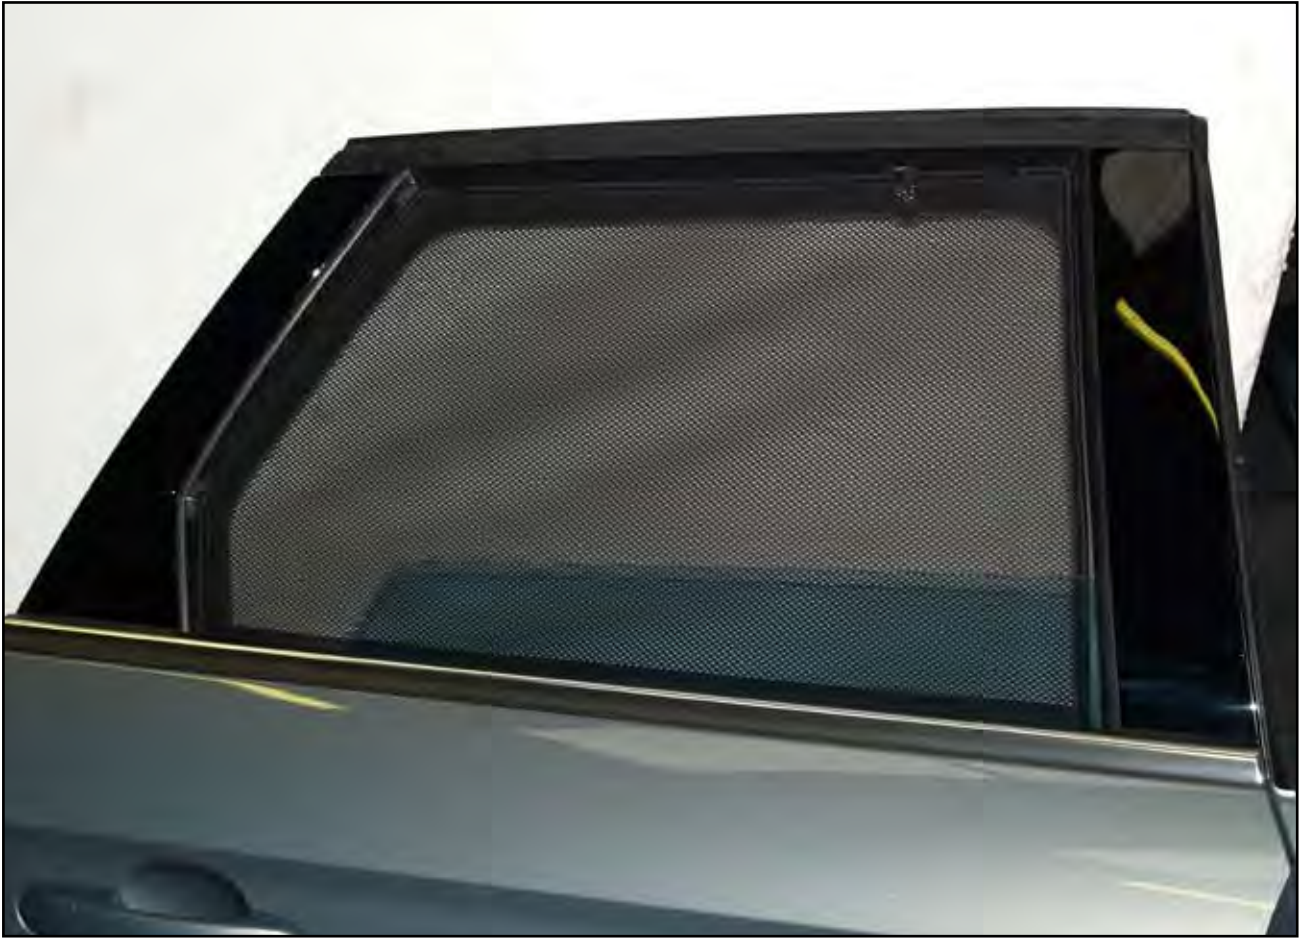

INSTALLATION INSTRUCTIONS

Ford Mondeo Estate

FOR-MOND-E-B

COMPONENTS

SHADES

FIXING CLIPS

SIDE SHADE INSTALLATION

X2

X2

SIDE SHADE INSTALLATION

SIDE SHADE INSTALLATION

LOAD AREA SHADE INSTALLATION

REAR SHADE INSTALLATION

X2

REAR SHADE INSTALLATION

REAR SHADE INSTALLATION