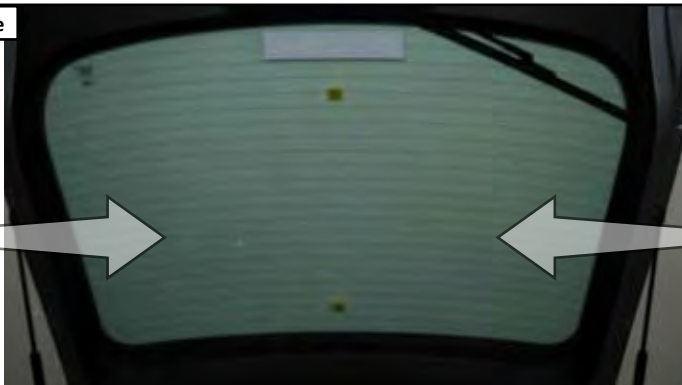

2 Install shades to each side