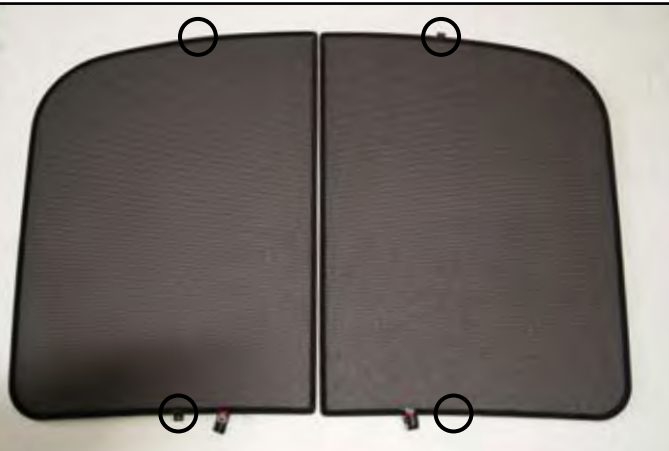

INSTALLATION INSTRUCTIONS - FOR-MOND-5-B

1 Attach clips at positions shown