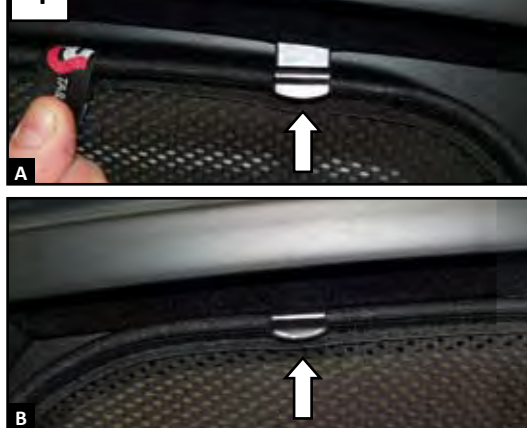

# INSTALLATION INSTRUCTIONS - FOR-MOND-5-B

1 Attach clips at positions shown

2 Install shade into side window

3 Present shade up to the window

4 Attach clips into the trim

5 Shade is installed

Repeat on opposite side