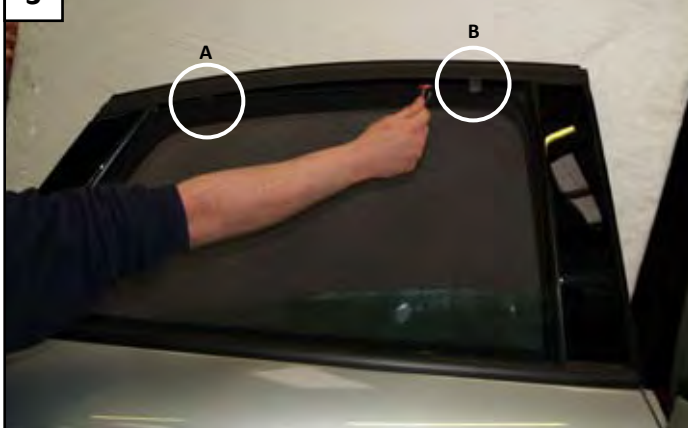

# INSTALLATION INSTRUCTIONS - FOR-MOND-5-B

1 Attach clips at positions shown

2 Install shade into side window

3 Present shade up to the window

4 Attach clips into the trim

5 Shade is installed

Repeat on opposite side