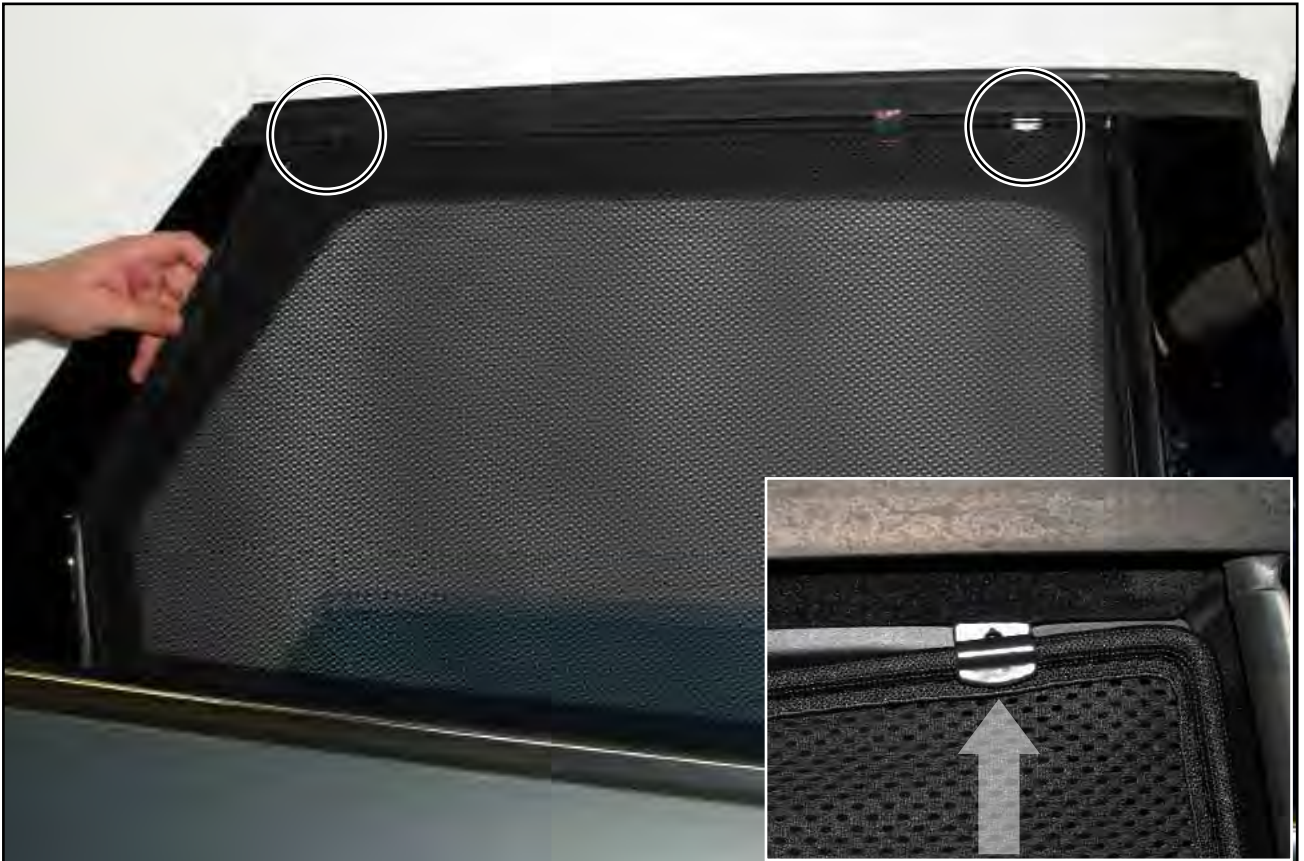

SIDE SHADE INSTALLATION