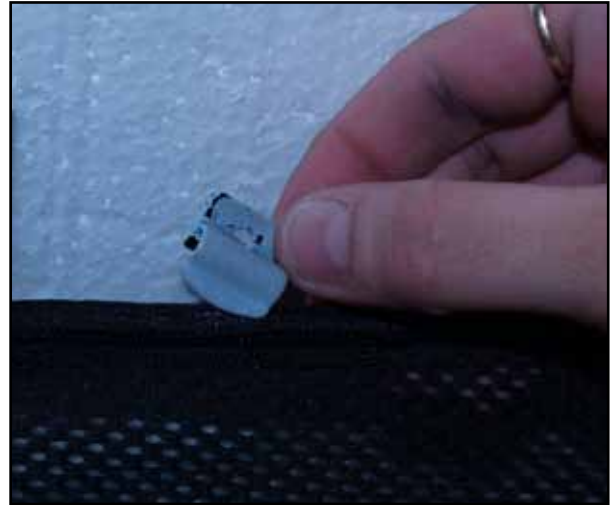

INSTALLATION INSTRUCTIONS

Ford Mondeo Saloon

FOR-MOND-4-B

COMPONENTS

SHADES

FIXING CLIPS

SIDE SHADE INSTALLATION

X2