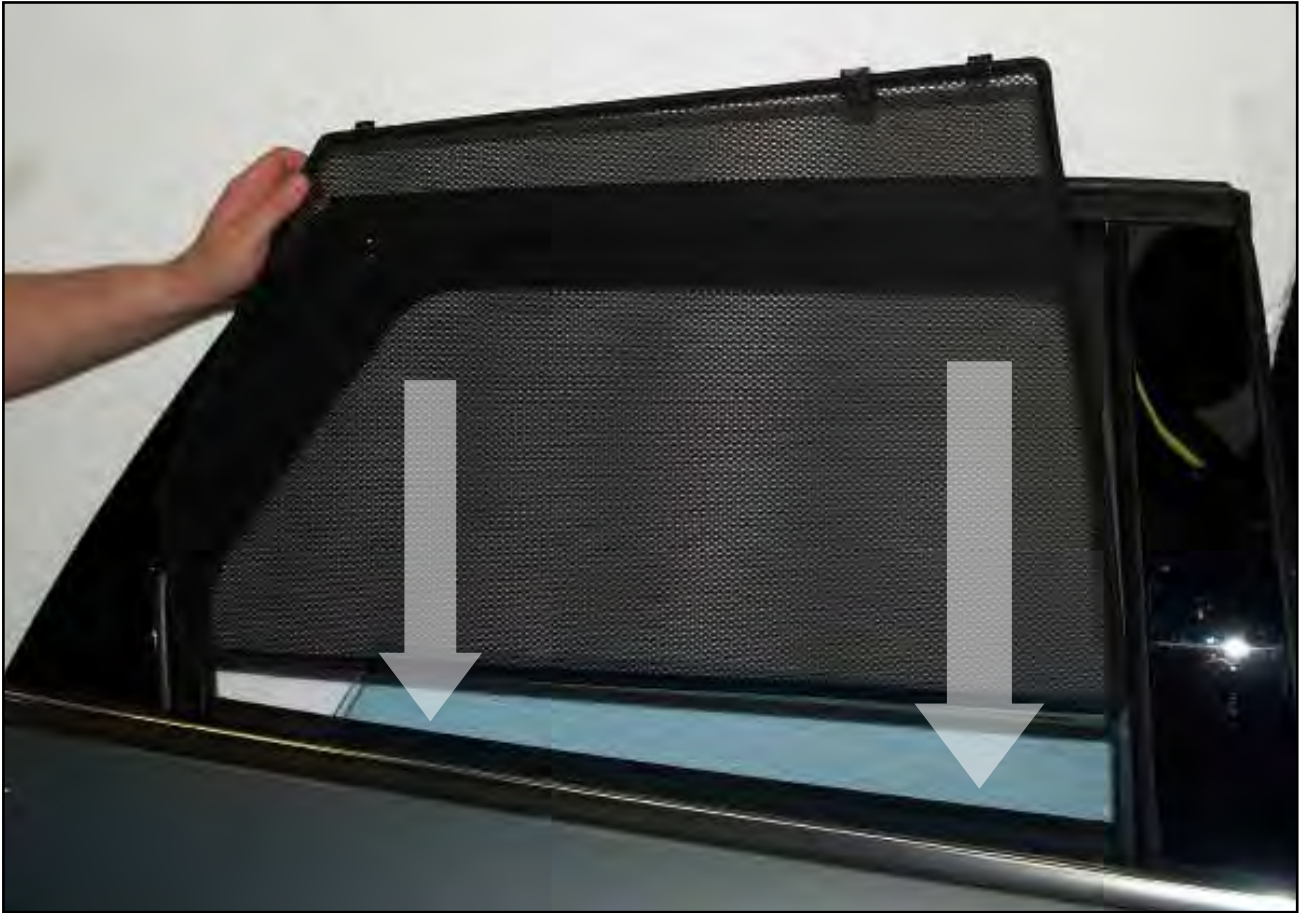

INSTALLATION INSTRUCTIONS

Ford Mondeo Saloon

FOR-MOND-4-B

COMPONENTS

SHADES

FIXING CLIPS

SIDE SHADE INSTALLATION

X2

X2

SIDE SHADE INSTALLATION

SIDE SHADE INSTALLATION

LOAD AREA SHADE INSTALLATION

REAR SHADE INSTALLATION

X2

REAR SHADE INSTALLATION

REAR SHADE INSTALLATION