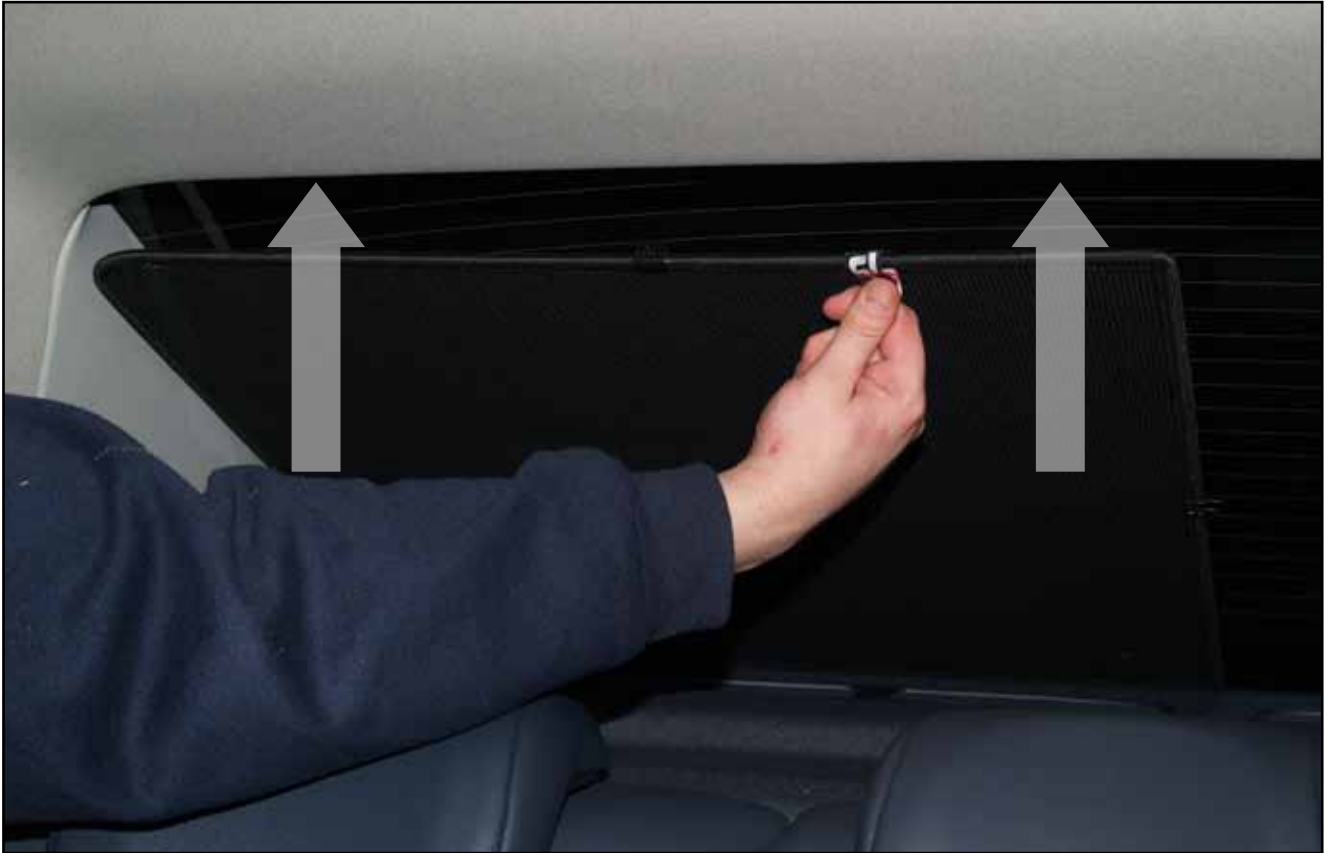

INSTALLATION INSTRUCTIONS

Ford Mondeo Saloon

FOR-MOND-4-B

COMPONENTS

SHADES

FIXING CLIPS

SIDE SHADE INSTALLATION

X2

X2

SIDE SHADE INSTALLATION

SIDE SHADE INSTALLATION

LOAD AREA SHADE INSTALLATION

REAR SHADE INSTALLATION

X2

REAR SHADE INSTALLATION

REAR SHADE INSTALLATION