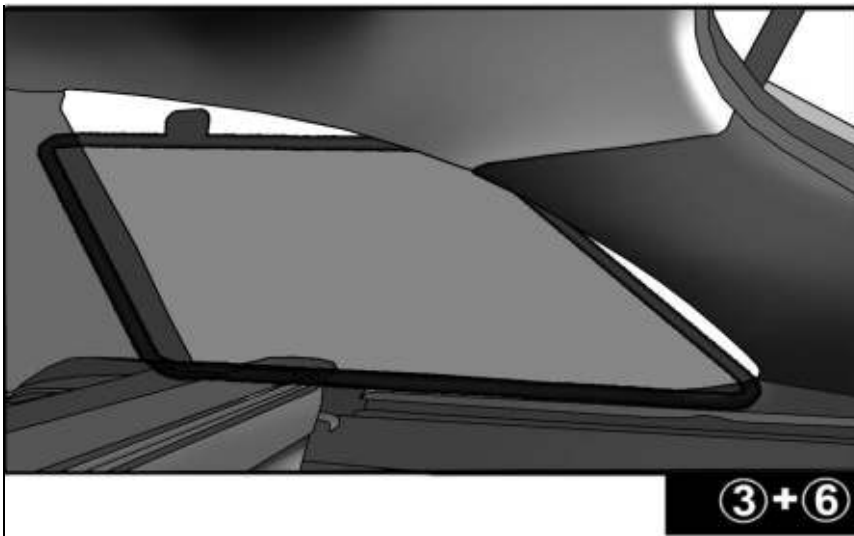

QUARTER LIGHT SHADE INSTALLATION