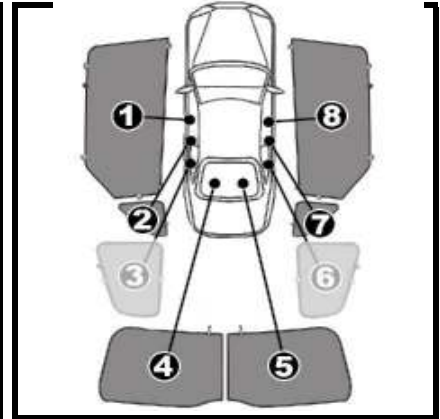

INSTALLATION INSTRUCTIONS

FORD KUGA 2013-

FOR-KUGA-5-B

COMPONENTS INCLUDED

SHADES

FIXING CLIPS

CL-M01 x4

CL-M02 x4