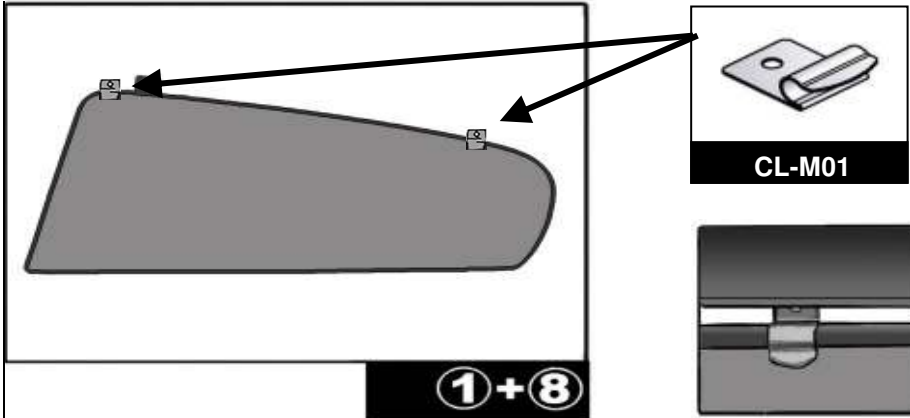

SIDE SHADE INSTALLATION