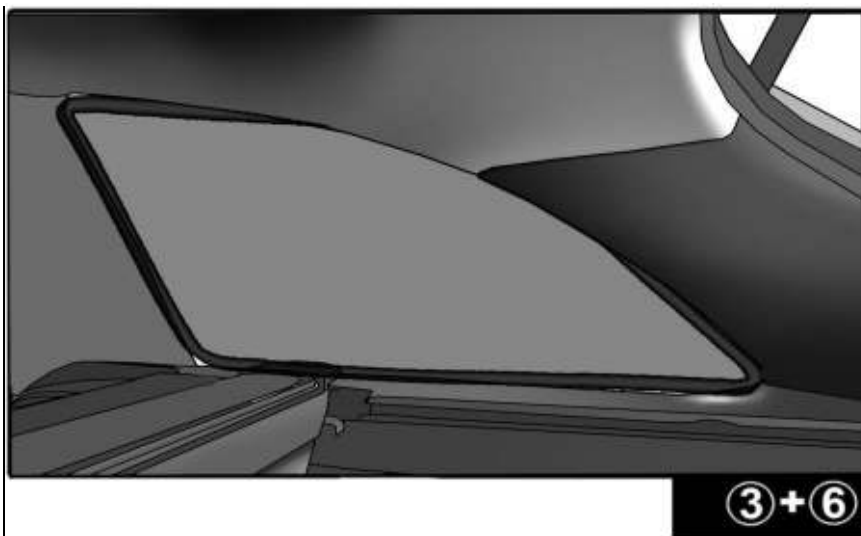

QUARTER LIGHT SHADE INSTALLATION