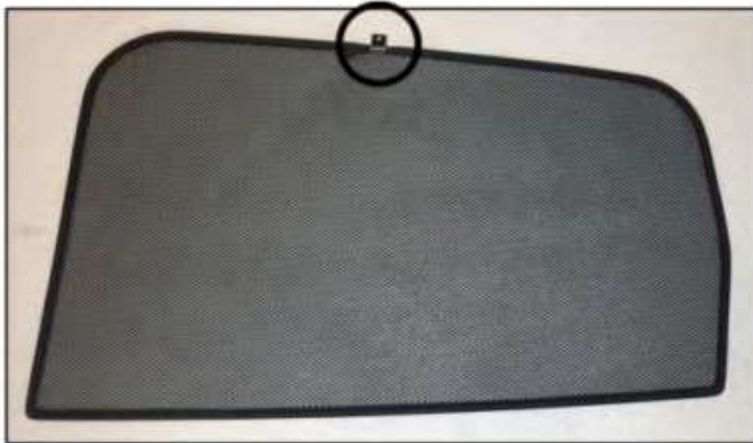

INSTALLATION INSTRUCTIONS

Ford Kuga 5dr

FOR-KUGA-5-A

COMPONENTS INCLUDED

SHADES

SIDE WINDOWS X2

PORT WINDOWS X2

TAILGATE WINDOW X2

FIXING CLIPS

X4

X2

SIDE SHADE INSTALLATION

SIDE SHADE INSTALLATION

PORT SHADE INSTALLATION

PORT SHADE INSTALLATION

TAILGATE SHADE INSTALLATION