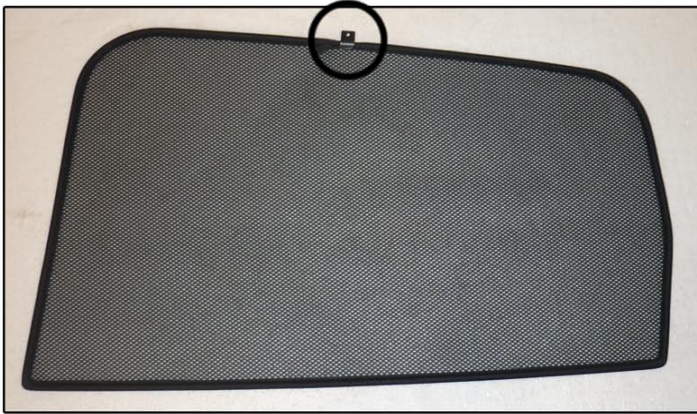

Installation Manual

FORD KUGA 5DR
FOR-KUGA-5-A-18

COMPONENTS INCLUDED

x 2

FIXING CLIPS

CL-M03 x 2

Installation

FORD KUGA 5DR
FOR-KUGA-5-A-18

SIDE SHADE INSTALLATION

Installation

FORD KUGA 5DR
FOR-KUGA-5-A-18

SIDE SHADE INSTALLATION