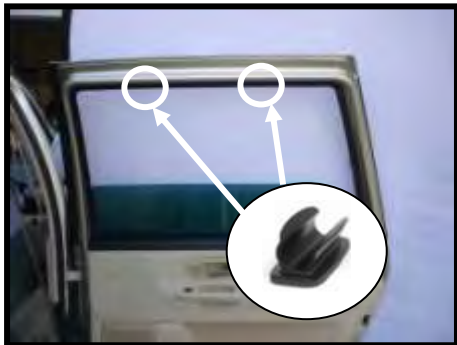

**SUNSHADES FOR
FORD GALAXY
5 DOOR**

FOR-GALA-5-X

PLEASE NOTE : THE LEFT HAND SIDE TAILGATE SHADE AND THE RIGHT HAND SIDE TAILGATE SHADE ARE DIFFERENT SHAPES AND THEREFORE WILL ONLY FIT THEIR CORRESPONDING SIDE.

PLEASE NOTE : THE LEFT HAND SIDE PORTHOLE SHADE AND THE RIGHT HAND SIDE PORTHOLE SHADE ARE DIFFERENT SHAPES AND THEREFORE WILL ONLY FIT THEIR CORRESPONDING SIDE.