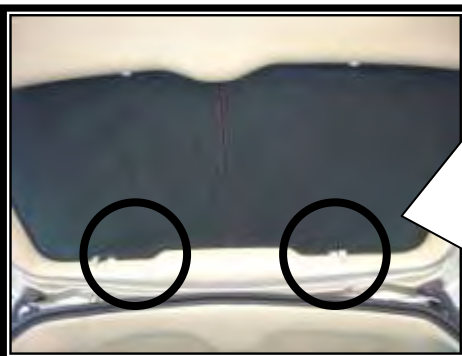

**SUNSHADES FOR
FORD GALAXY
5 DOOR**

FOR-GALA-5-X

PLEASE NOTE : THE LEFT HAND SIDE TAILGATE SHADE AND THE RIGHT HAND SIDE TAILGATE SHADE ARE DIFFERENT SHAPES AND THEREFORE WILL ONLY FIT THEIR CORRESPONDING SIDE.

PLEASE NOTE : THE LEFT HAND SIDE PORTHOLE SHADE AND THE RIGHT HAND SIDE PORTHOLE SHADE ARE DIFFERENT SHAPES AND THEREFORE WILL ONLY FIT THEIR CORRESPONDING SIDE.