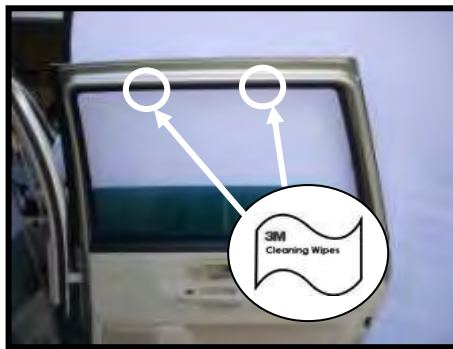

**SUNSHADES FOR
FORD GALAXY
5 DOOR**

FOR-GALA-5-X

PLEASE NOTE : THE LEFT HAND SIDE TAILGATE SHADE AND THE RIGHT HAND SIDE TAILGATE SHADE ARE DIFFERENT SHAPES AND THEREFORE WILL ONLY FIT THEIR CORRESPONDING SIDE.

PLEASE NOTE : THE LEFT HAND SIDE PORTHOLE SHADE AND THE RIGHT HAND SIDE PORTHOLE SHADE ARE DIFFERENT SHAPES AND THEREFORE WILL ONLY FIT THEIR CORRESPONDING SIDE.