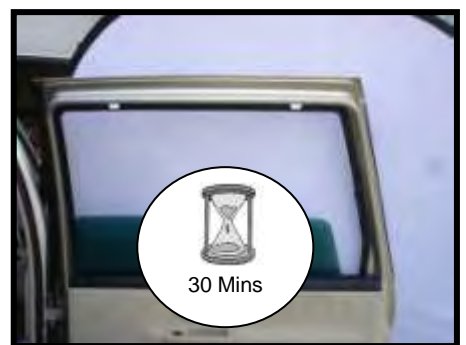

**SUNSHADES FOR
FORD GALAXY
5 DOOR**

FOR-GALA-5-X

PLEASE NOTE : THE LEFT HAND SIDE TAILGATE SHADE AND THE RIGHT HAND SIDE TAILGATE SHADE ARE DIFFERENT SHAPES AND THEREFORE WILL ONLY FIT THEIR CORRESPONDING SIDE.

PLEASE NOTE : THE LEFT HAND SIDE PORTHOLE SHADE AND THE RIGHT HAND SIDE PORTHOLE SHADE ARE DIFFERENT SHAPES AND THEREFORE WILL ONLY FIT THEIR CORRESPONDING SIDE.