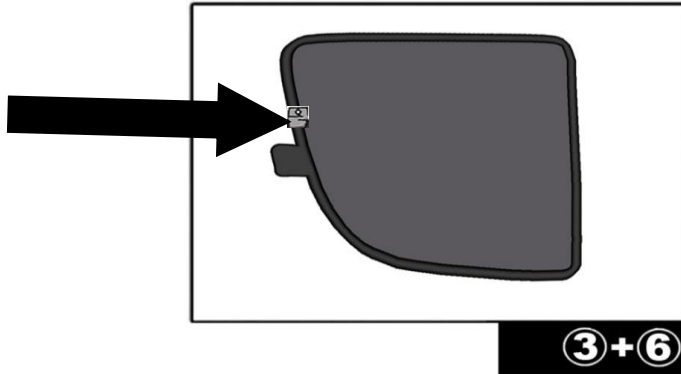

INSTALLATION INSTRUCTIONS

FORD FOCUS ESTATE 2012

FOR-FOCU-E-C

COMPONENTS INCLUDED

SHADES

FIXING CLIPS

SIDE SHADE INSTALLATION

QUARTER LIGHT SHADE INSTALLATION