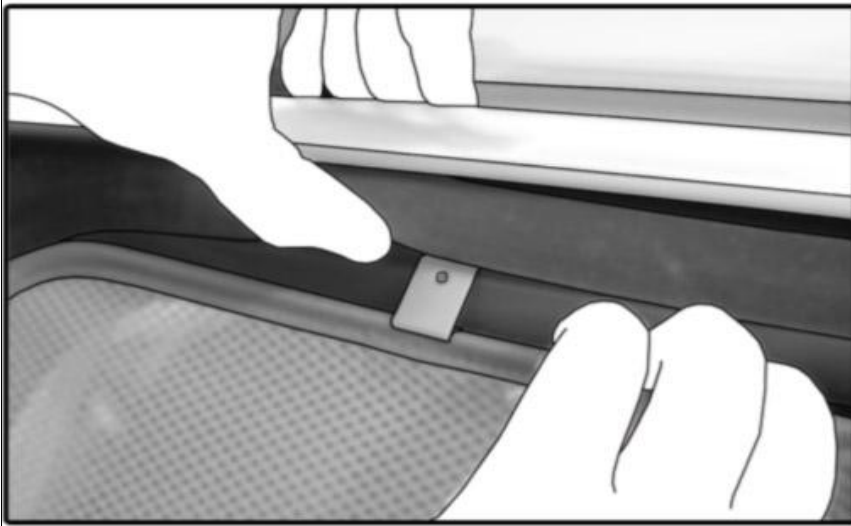

INSTALLATION INSTRUCTIONS

FORD FOCUS ESTATE 2012

FOR-FOCU-E-C

COMPONENTS INCLUDED

SHADES

FIXING CLIPS

SIDE SHADE INSTALLATION

QUARTER LIGHT SHADE INSTALLATION