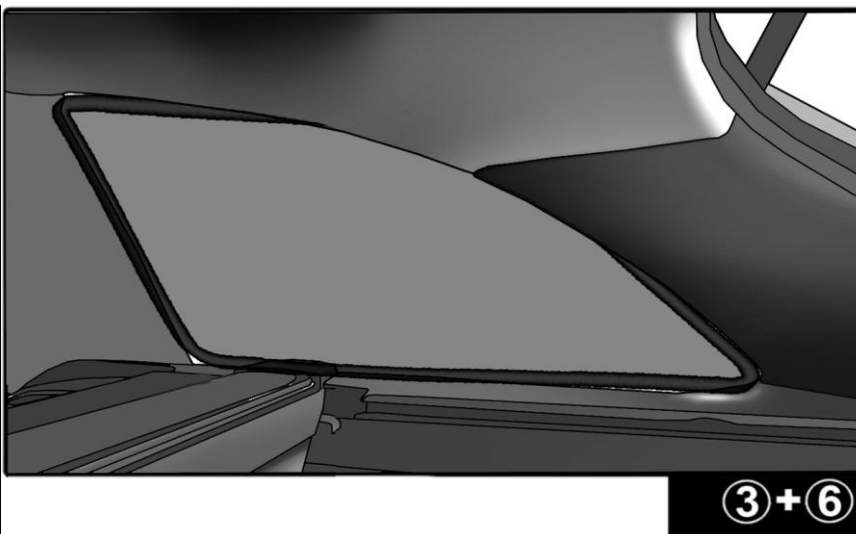

INSTALLATION INSTRUCTIONS

FORD FOCUS ESTATE 2012

FOR-FOCU-E-C

COMPONENTS INCLUDED

SHADES

FIXING CLIPS

SIDE SHADE INSTALLATION

QUARTER LIGHT SHADE INSTALLATION