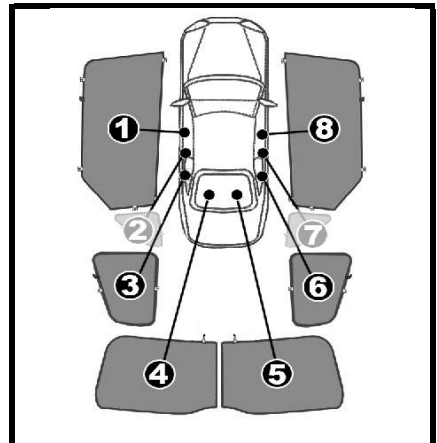

INSTALLATION INSTRUCTIONS

FORD FOCUS ESTATE 2012

FOR-FOCU-E-C

COMPONENTS INCLUDED

SHADES

FIXING CLIPS

SIDE SHADE INSTALLATION

QUARTER LIGHT SHADE INSTALLATION