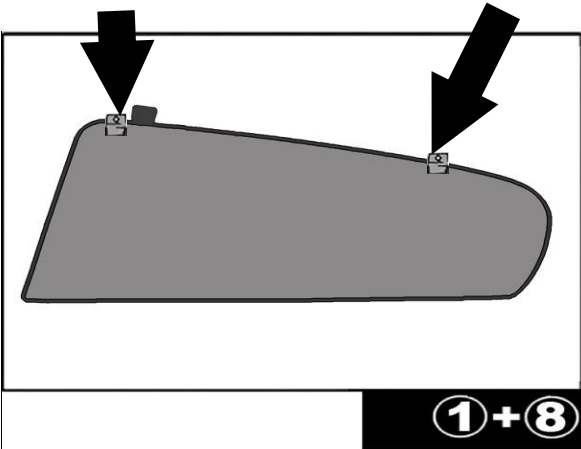

INSTALLATION INSTRUCTIONS

FORD FOCUS ESTATE 2012

FOR-FOCU-E-C

COMPONENTS INCLUDED

SHADES

FIXING CLIPS

SIDE SHADE INSTALLATION

QUARTER LIGHT SHADE INSTALLATION