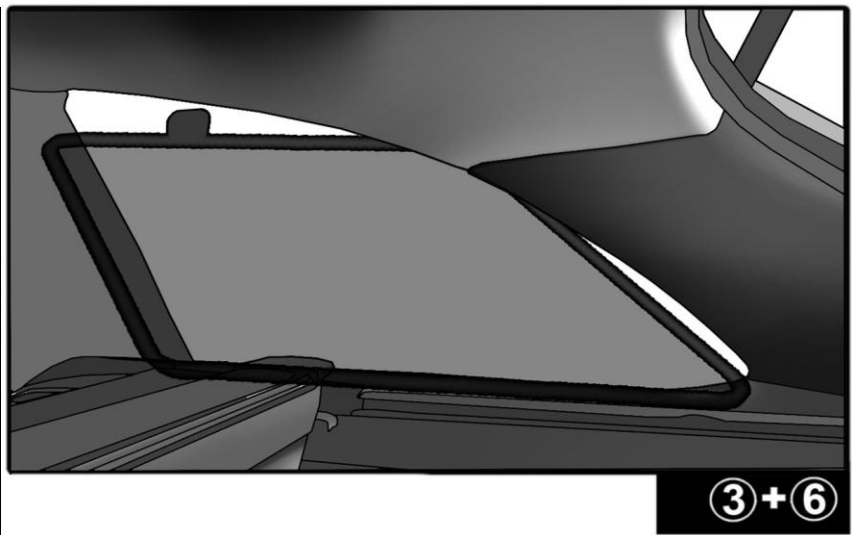

INSTALLATION INSTRUCTIONS

FORD FOCUS ESTATE 2012

FOR-FOCU-E-C

COMPONENTS INCLUDED

SHADES

FIXING CLIPS

SIDE SHADE INSTALLATION

QUARTER LIGHT SHADE INSTALLATION