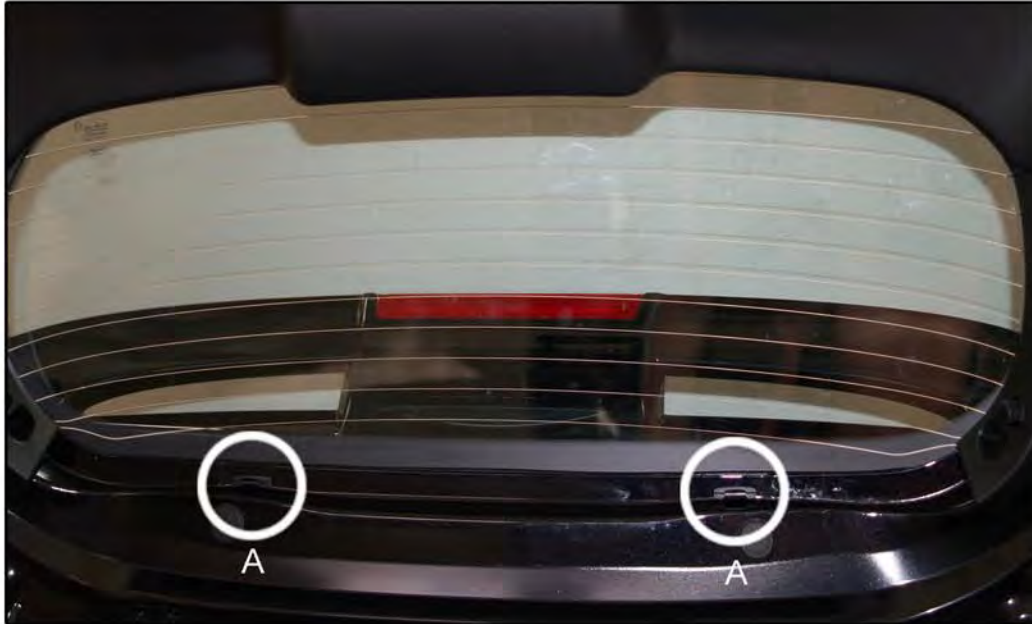

TAILGATE SHADE INSTALLATION