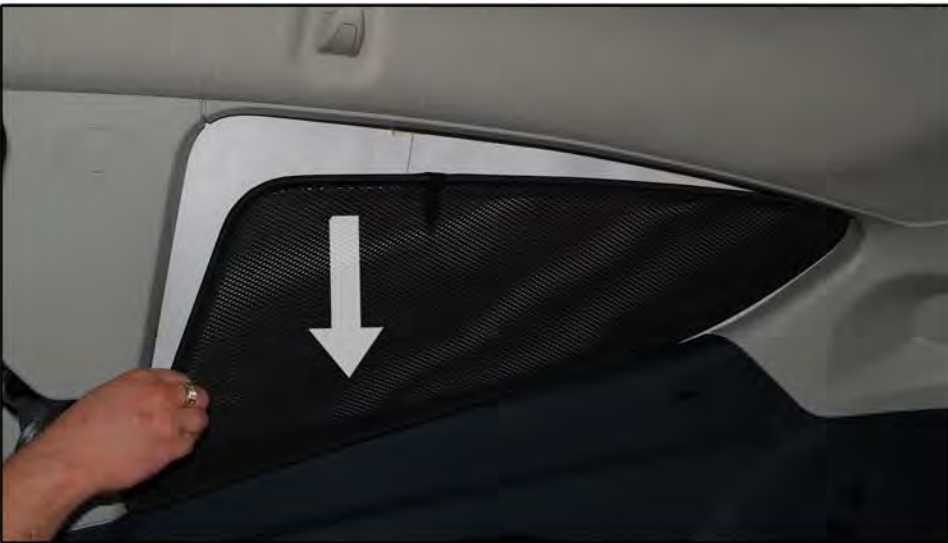

INSTALLATION INSTRUCTIONS

Ford Fiesta 3dr

FOR-FIES-3-B

COMPONENTS INCLUDED

SHADES

FIXING CLIPS

SIDE SHADE INSTALLATION

SIDE SHADE INSTALLATION