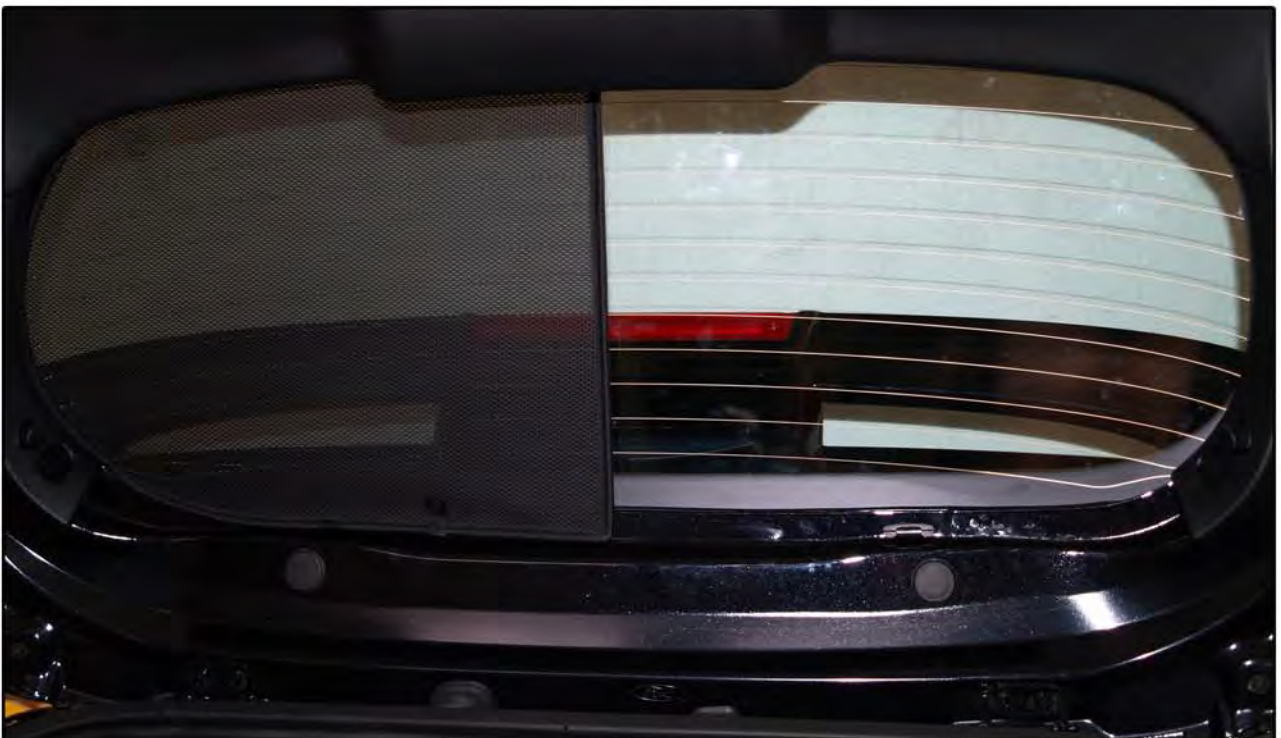

TAILGATE SHADE INSTALLATION