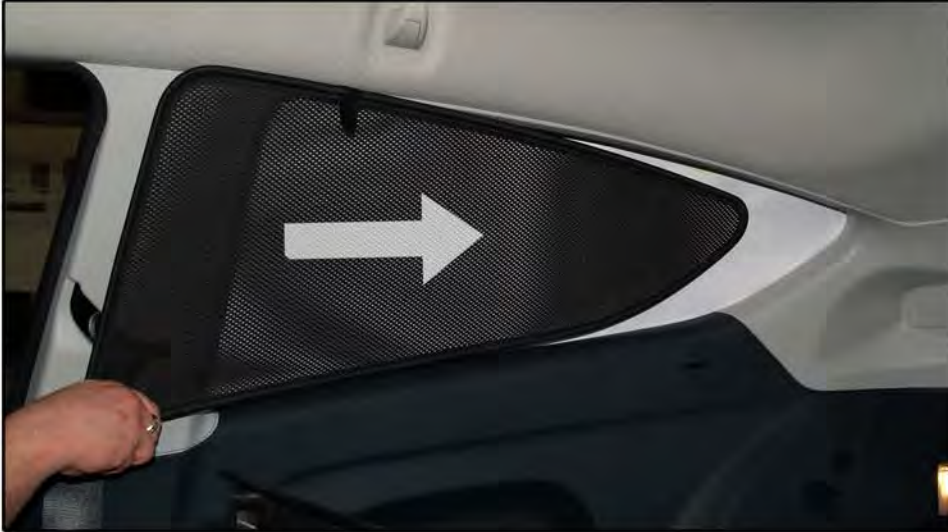

INSTALLATION INSTRUCTIONS

Ford Fiesta 3dr

FOR-FIES-3-B

COMPONENTS INCLUDED

SHADES

FIXING CLIPS

SIDE SHADE INSTALLATION

SIDE SHADE INSTALLATION