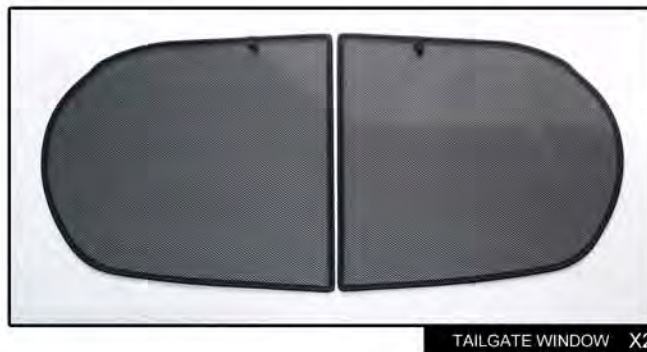

INSTALLATION INSTRUCTIONS

Ford Fiesta 3dr

FOR-FIES-3-B

COMPONENTS INCLUDED

SHADES

FIXING CLIPS

SIDE SHADE INSTALLATION

SIDE SHADE INSTALLATION