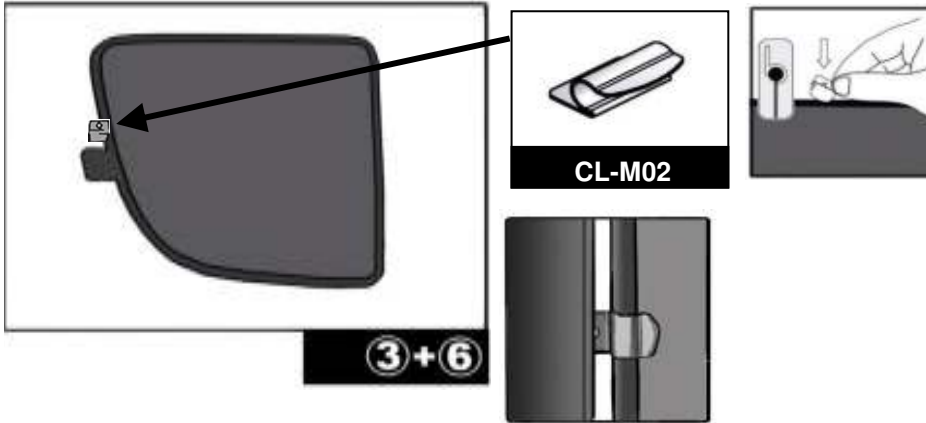

QUARTER LIGHT SHADE INSTALLATION