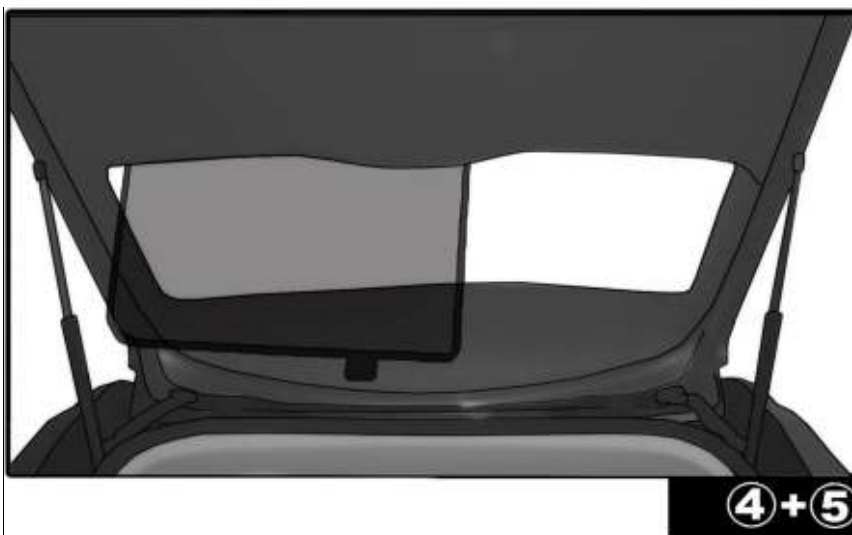

REAR SHADE INSTALLATION