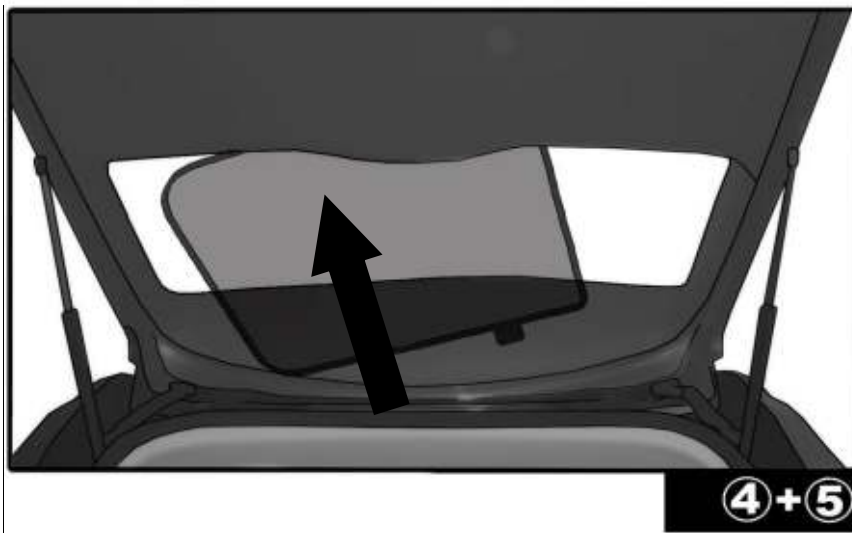

REAR SHADE INSTALLATION