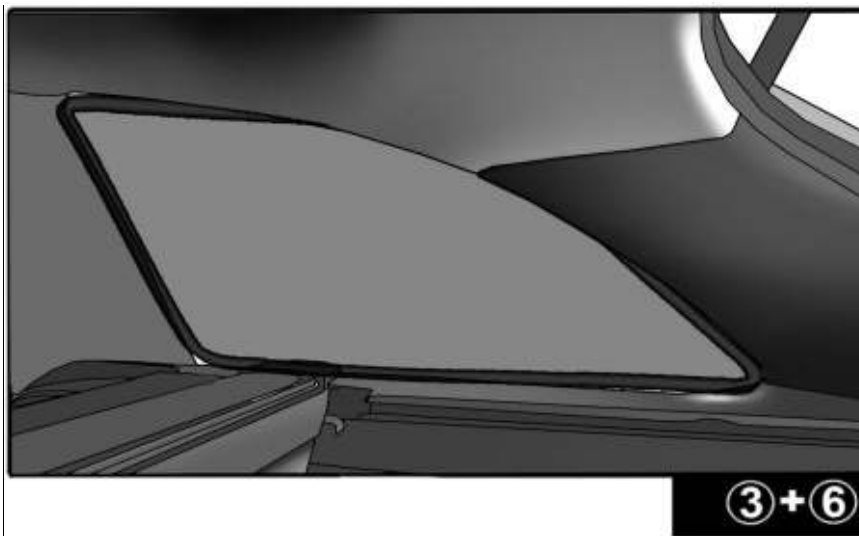

INSTALLATION INSTRUCTIONS

FORD GRAND C-MAX 2011-

FOR-CMGR-5-B

COMPONENTS INCLUDED

SHADES

FIXING CLIPS

SIDE SHADE INSTALLATION

Please ensure surface area is wiped clean with surface cleaner before adding the sticky clip.

QUARTER LIGHT SHADE INSTALLATION

REAR SHADE INSTALLATION

REAR SHADE INSTALLATION