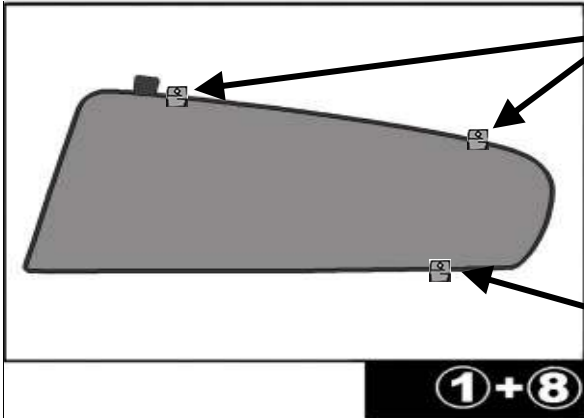

INSTALLATION INSTRUCTIONS

FORD GRAND C-MAX 2011-

FOR-CMGR-5-B

COMPONENTS INCLUDED

SHADES

FIXING CLIPS

SIDE SHADE INSTALLATION

Please ensure surface area is wiped clean with surface cleaner before adding the sticky clip.

QUARTER LIGHT SHADE INSTALLATION

REAR SHADE INSTALLATION

REAR SHADE INSTALLATION