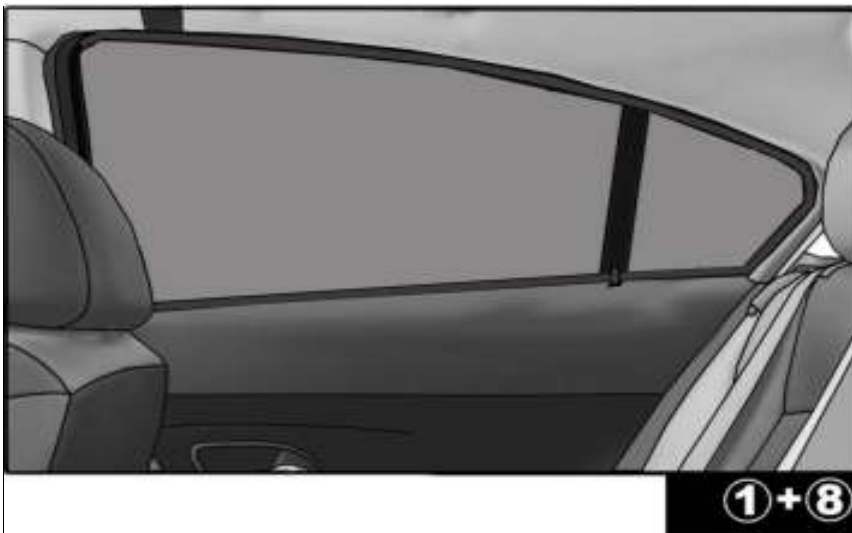

INSTALLATION INSTRUCTIONS

FORD GRAND C-MAX 2011-

FOR-CMGR-5-B

COMPONENTS INCLUDED

SHADES

FIXING CLIPS

SIDE SHADE INSTALLATION

Please ensure surface area is wiped clean with surface cleaner before adding the sticky clip.