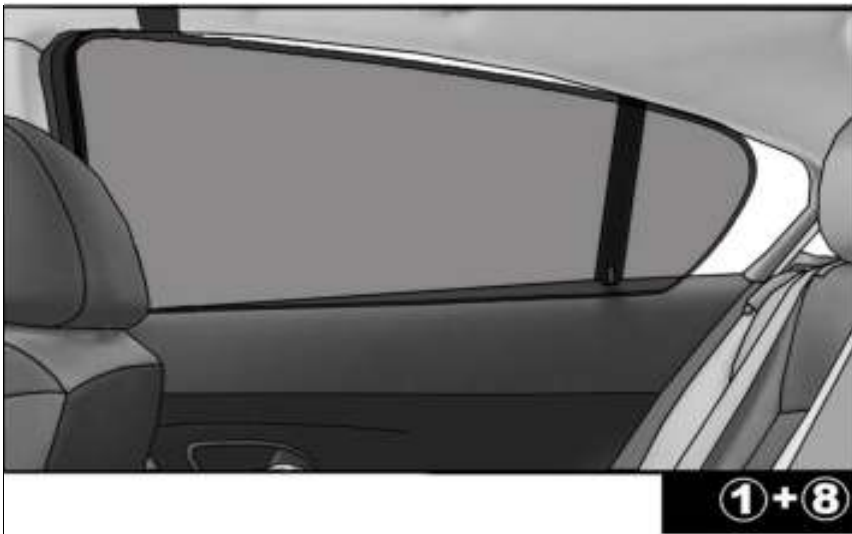

INSTALLATION INSTRUCTIONS

FORD GRAND C-MAX 2011-

FOR-CMGR-5-B

COMPONENTS INCLUDED

SHADES

FIXING CLIPS

SIDE SHADE INSTALLATION

Please ensure surface area is wiped clean with surface cleaner before adding the sticky clip.