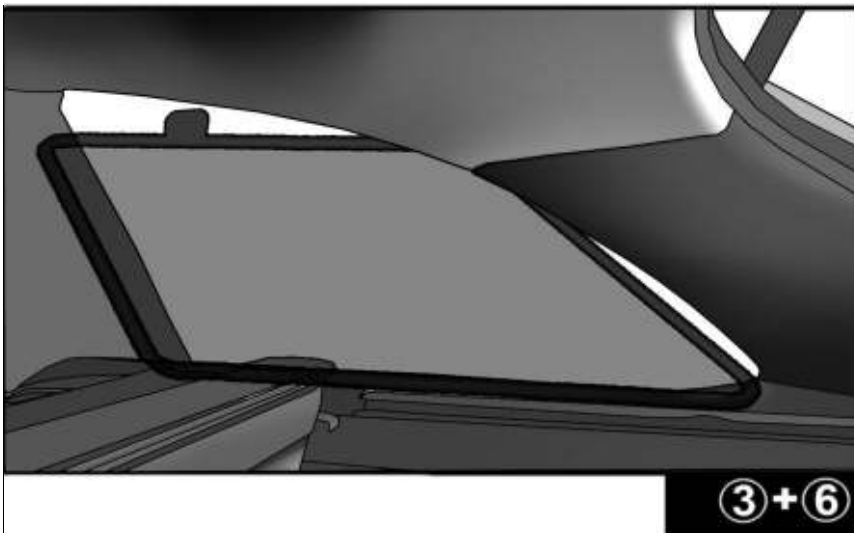

QUARTER LIGHT SHADE INSTALLATION