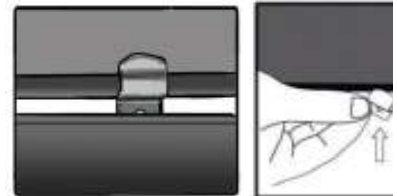

INSTALLATION INSTRUCTIONS

FORD GRAND C-MAX 2011-

FOR-CMGR-5-B

COMPONENTS INCLUDED

SHADES

FIXING CLIPS

SIDE SHADE INSTALLATION

Please ensure surface area is wiped clean with surface cleaner before adding the sticky clip.