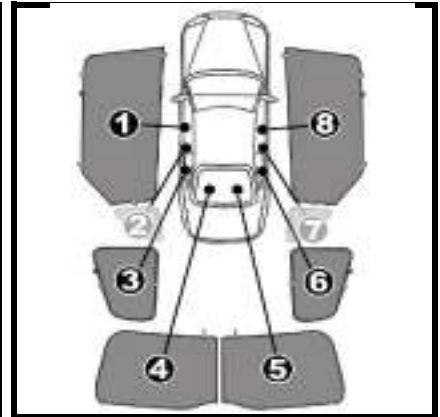

INSTALLATION INSTRUCTIONS

FORD GRAND C-MAX 2011-

FOR-CMGR-5-B

COMPONENTS INCLUDED

SHADES

FIXING CLIPS

SIDE SHADE INSTALLATION

Please ensure surface area is wiped clean with surface cleaner before adding the sticky clip.

QUARTER LIGHT SHADE INSTALLATION

REAR SHADE INSTALLATION

REAR SHADE INSTALLATION