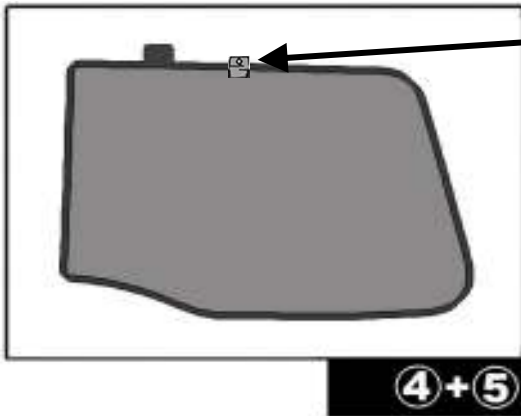

REAR SHADE INSTALLATION