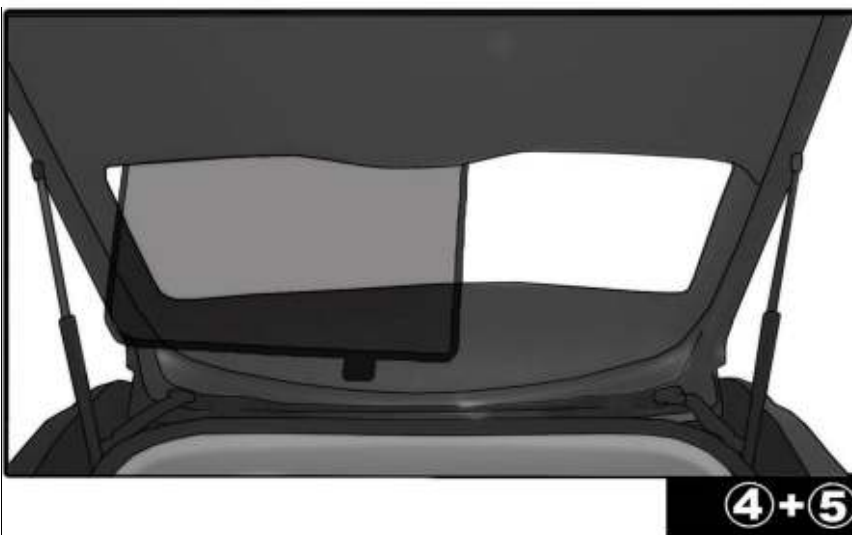

### FIXING CLIPS

SIDE SHADE INSTALLATION

QUARTER LIGHT SHADE INSTALLATION

CL-M02

③+⑥

③+⑥

③+⑥

REAR SHADE INSTALLATION