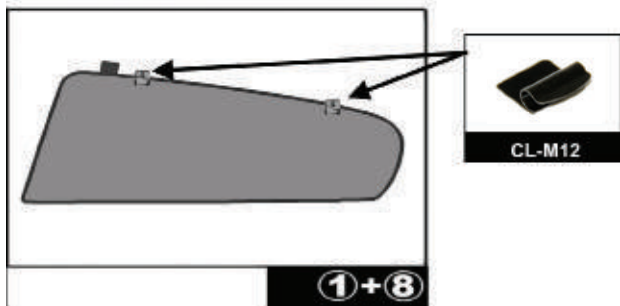

Installation Manual

FORD C-MAX 5DR
FOR-CMAX-5-B-18

COMPONENTS INCLUDED

FIXING CLIPS

CL-M12 x 4

Installation

FORD C-MAX 5DR
FOR-CMAX-5-B-18

SIDE SHADE INSTALLATION

Installation

FORD C-MAX 5DR
FOR-CMAX-5-B-18

SIDE SHADE INSTALLATION