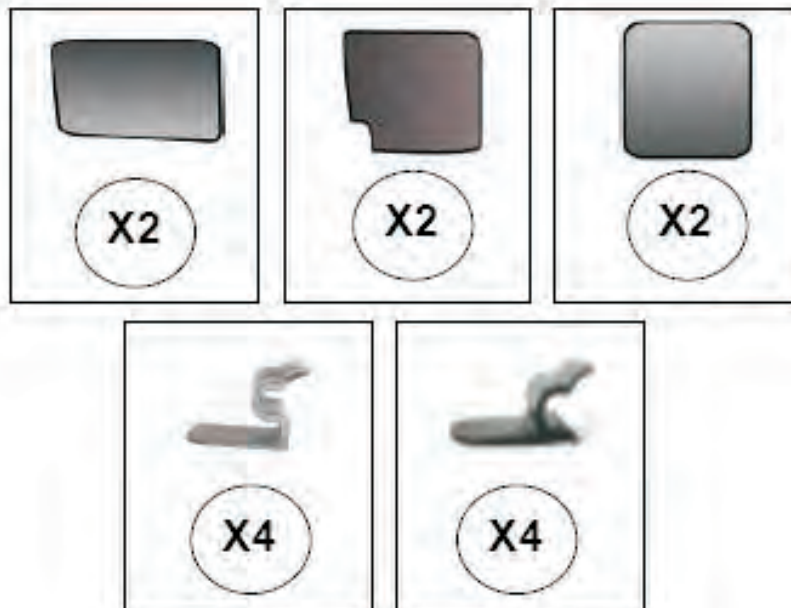

TAILOREDPRIVACYSTYLING

FORD FOCUS C-MAX
5 DOOR
OES-FOR-CMAX-5-A

WARNING: Side windows must remain closed whilst the shades are installed