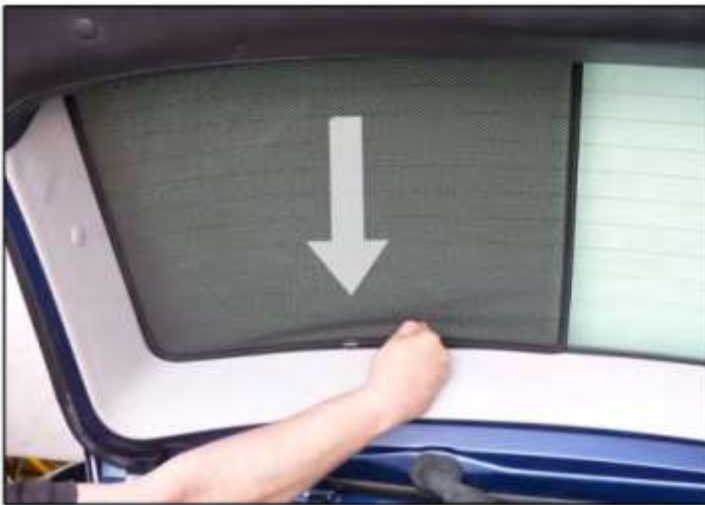

INSTALLATION INSTRUCTIONS

Fiat Stilo Wagon

FIA-STIL-E-A

COMPONENTS INCLUDED

SHADES

FIXING CLIPS

SIDE SHADE INSTALLATION

SIDE SHADE INSTALLATION

SIDE SHADE INSTALLATION

PORT SHADE INSTALLATION

PORT SHADE INSTALLATION

PORT SHADE INSTALLATION

TAILGATE SHADE INSTALLATION

TAILGATE SHADE INSTALLATION

TAILGATE SHADE INSTALLATION

X2