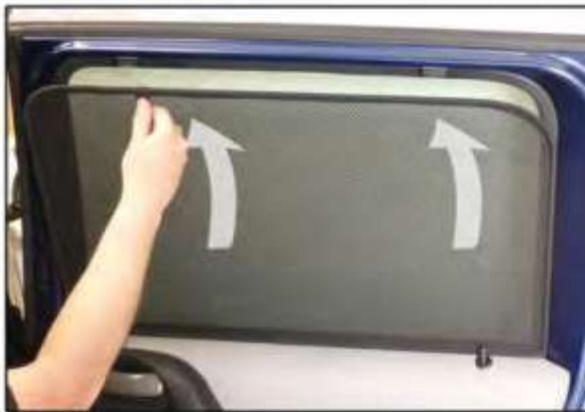

INSTALLATION INSTRUCTIONS

Fiat Stilo Wagon

FIA-STIL-E-A

COMPONENTS INCLUDED

SHADES

FIXING CLIPS

SIDE SHADE INSTALLATION

SIDE SHADE INSTALLATION

SIDE SHADE INSTALLATION

PORT SHADE INSTALLATION

PORT SHADE INSTALLATION

PORT SHADE INSTALLATION

TAILGATE SHADE INSTALLATION

TAILGATE SHADE INSTALLATION

TAILGATE SHADE INSTALLATION

X2