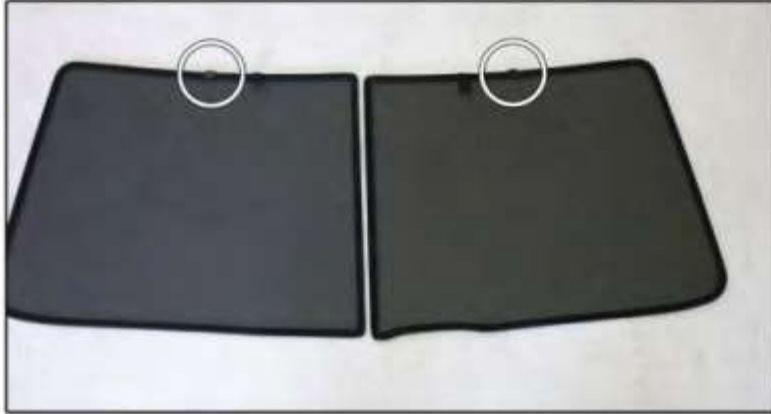

INSTALLATION INSTRUCTIONS

Fiat Stilo Wagon

FIA-STIL-E-A

COMPONENTS INCLUDED

SHADES

FIXING CLIPS

SIDE SHADE INSTALLATION

SIDE SHADE INSTALLATION

SIDE SHADE INSTALLATION

PORT SHADE INSTALLATION

PORT SHADE INSTALLATION

PORT SHADE INSTALLATION

TAILGATE SHADE INSTALLATION

TAILGATE SHADE INSTALLATION

TAILGATE SHADE INSTALLATION

X2