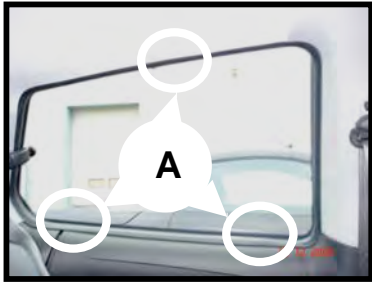

SIDE WINDOW INSTALLATION

TAILGATE WINDOW INSTALLATION

INSTALLATION MANUAL FOR
FIAT PUNTO
3 DOOR

Contents:

 X2	 X2	<u>Hardware Pack</u> 2 X Tailgate shades 2 X Side Shades
 X10 A	 X1	<u>Accessory Kit</u> 10 X Fitting Clips (A) 1 X Cleaning Wipe

WARNING

Please read these fitting instructions BEFORE installing the sunshades. Take care not to scratch any paint work when fitting the clips