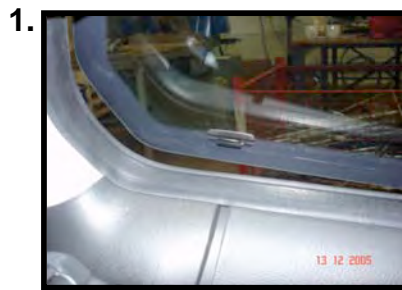

SIDE WINDOW INSTALLATION

TAILGATE WINDOW INSTALLATION

INSTALLATION MANUAL FOR
FIAT PUNTO
3 DOOR

Contents:

 X2	 X2	<u>Hardware Pack</u> 2 X Tailgate shades 2 X Side Shades
 X10 A	 X1	<u>Accessory Kit</u> 10 X Fitting Clips (A) 1 X Cleaning Wipe

WARNING

Please read these fitting instructions BEFORE installing the sunshades. Take care not to scratch any paint work when fitting the clips