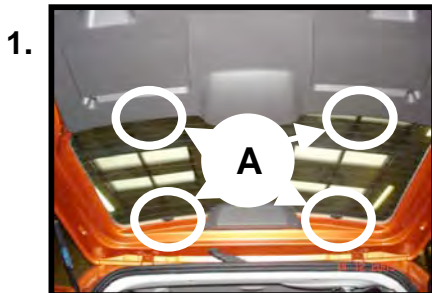

SIDE WINDOW INSTALLATION

TAILGATE WINDOW INSTALLATION

INSTALLATION MANUAL FOR
FIAT PUNTO
3 DOOR

Contents:

 X2	 X2	<u>Hardware Pack</u> 2 X Tailgate shades 2 X Side Shades
 X10 A	 X1	<u>Accessory Kit</u> 10 X Fitting Clips (A) 1 X Cleaning Wipe