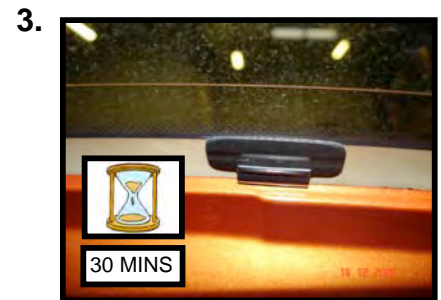

SIDE WINDOW INSTALLATION

TAILGATE WINDOW INSTALLATION

INSTALLATION MANUAL FOR
FIAT PUNTO
3 DOOR

Contents:

 X2	 X2	<u>Hardware Pack</u> 2 X Tailgate shades 2 X Side Shades
 X10 A	 X1	<u>Accessory Kit</u> 10 X Fitting Clips (A) 1 X Cleaning Wipe