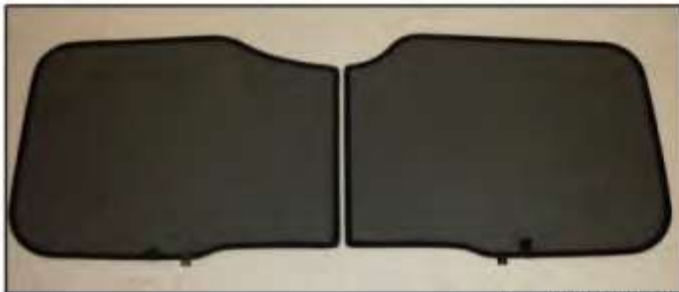

INSTALLATION INSTRUCTIONS

Fiat Multipla 5dr

FIA-MULT-5-A

COMPONENTS INCLUDED

SHADES

SIDE WINDOWS X2

PORT WINDOW X2

TAILGATE WINDOW X2

FIXING CLIPS

X8

X4

SIDE SHADE INSTALLATION

SIDE SHADE INSTALLATION

SIDE SHADE INSTALLATION

PORT SHADE INSTALLATION

TAILGATE SHADE INSTALLATION