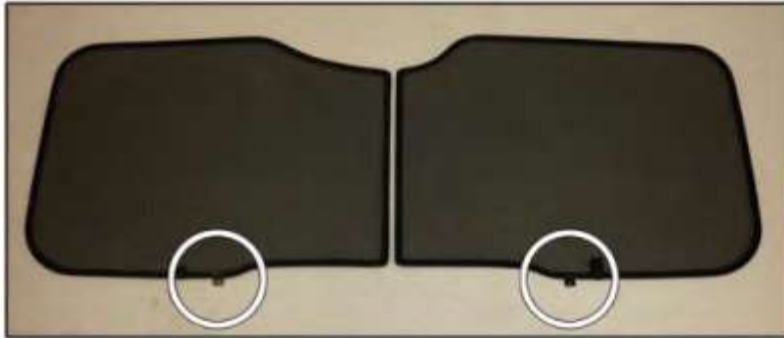

INSTALLATION INSTRUCTIONS

Fiat Multipla 5dr

FIA-MULT-5-A

COMPONENTS INCLUDED

SHADES

SIDE WINDOWS X2

PORT WINDOW X2

TAILGATE WINDOW X2

FIXING CLIPS

X8

X4

SIDE SHADE INSTALLATION

SIDE SHADE INSTALLATION

SIDE SHADE INSTALLATION

PORT SHADE INSTALLATION

TAILGATE SHADE INSTALLATION