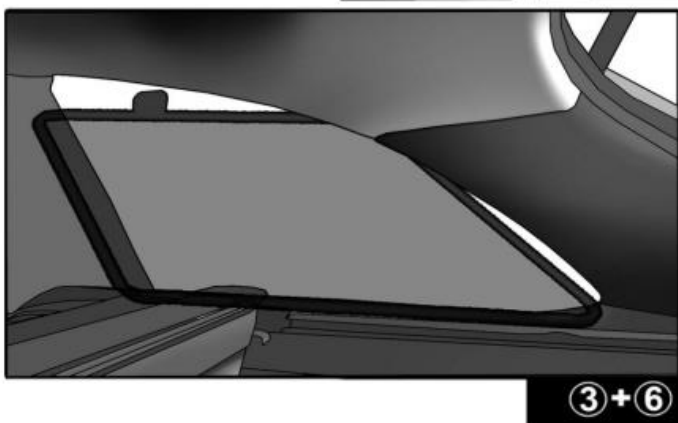

QUARTER LIGHT SHADE INSTALLATION