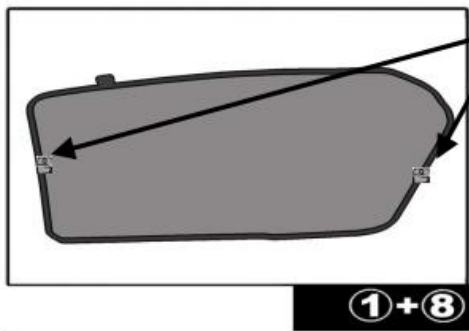

INSTALLATION INSTRUCTIONS

FIAT DOBLO 5 DOOR 2011

FIA-DOBL-5-B

COMPONENTS INCLUDED

SHADES

FIXING CLIPS

SIDE SHADE INSTALLATION

1+8