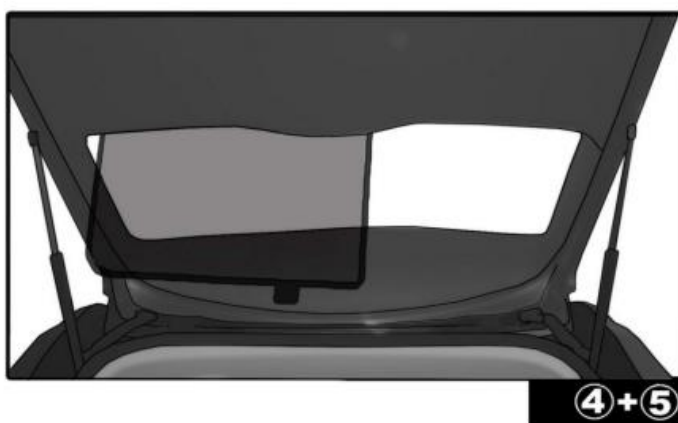

INSTALLATION INSTRUCTIONS

FIAT DOBLO 5 DOOR 2011

FIA-DOBL-5-B

COMPONENTS INCLUDED

SHADES

FIXING CLIPS

SIDE SHADE INSTALLATION

1+8

1+8

1+8

QUARTER LIGHT SHADE INSTALLATION

REAR SHADE INSTALLATION

REAR SHADE INSTALLATION