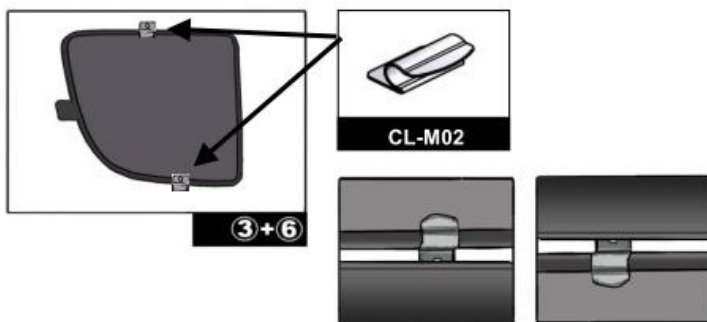

INSTALLATION INSTRUCTIONS

FIAT DOBLO 5 DOOR 2011

FIA-DOBL-5-B

COMPONENTS INCLUDED

SHADES

FIXING CLIPS

SIDE SHADE INSTALLATION

1+8

1+8

1+8

QUARTER LIGHT SHADE INSTALLATION

REAR SHADE INSTALLATION

REAR SHADE INSTALLATION