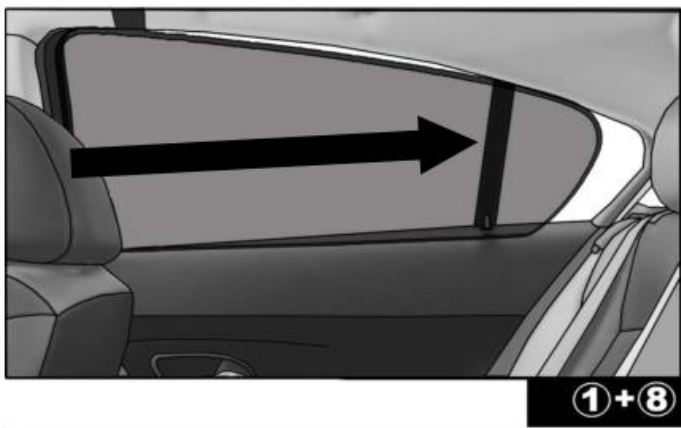

INSTALLATION INSTRUCTIONS

FIAT DOBLO 5 DOOR 2011

FIA-DOBL-5-B

COMPONENTS INCLUDED

SHADES

FIXING CLIPS

SIDE SHADE INSTALLATION

1+8