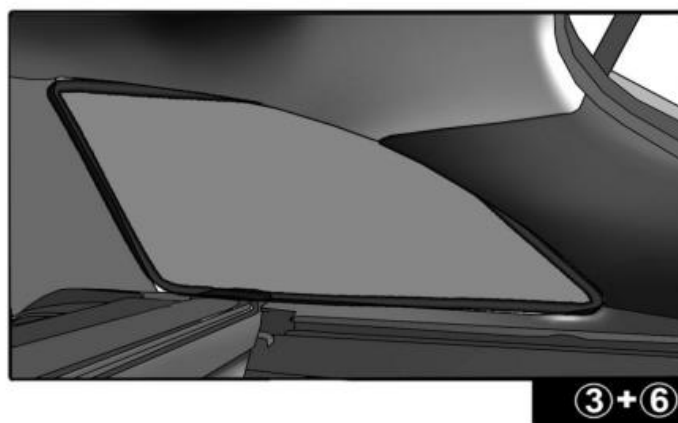

QUARTER LIGHT SHADE INSTALLATION