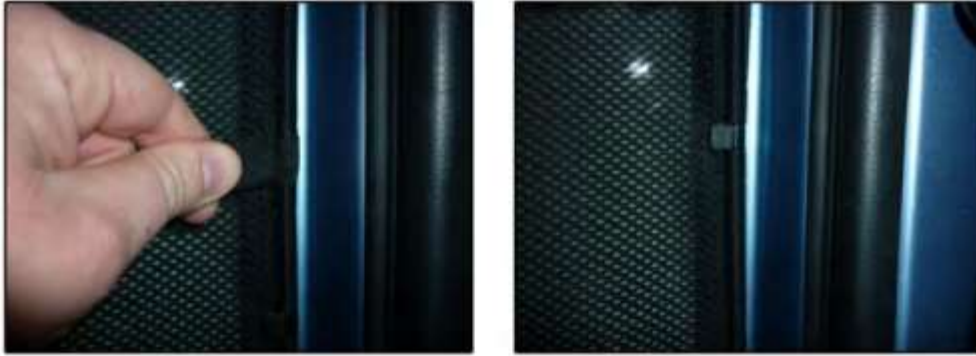

SIDE SHADE INSTALLATION