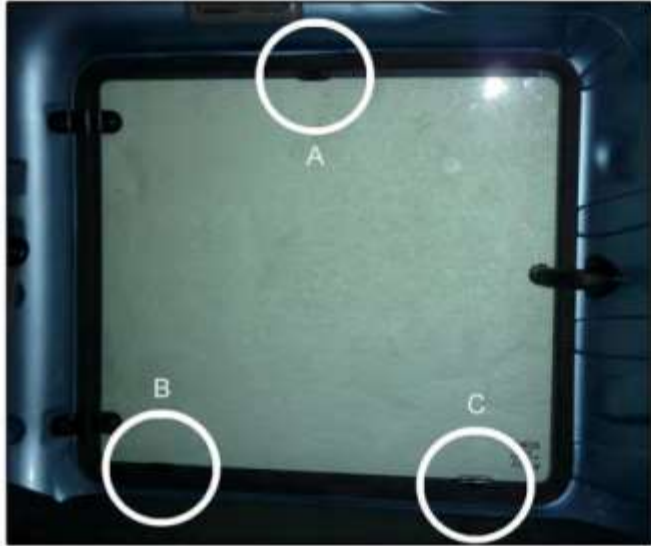

INSTALLATION INSTRUCTIONS

Fiat Doblo 5dr

FIA-DOBL-5-A

COMPONENTS INCLUDED

SHADES

SIDE WINDOWS X2

PORT WINDOWS X2

TAILGATE WINDOW X2

FIXING CLIPS AND TOOLS

X4

X4

X6

X1

X1

SIDE SHADE INSTALLATION

SIDE SHADE INSTALLATION

SIDE SHADE INSTALLATION

PORT SHADE INSTALLATION

PORT SHADE INSTALLATION

PORT SHADE INSTALLATION

TAILGATE SHADE INSTALLATION

TAILGATE SHADE INSTALLATION

TAILGATE SHADE INSTALLATION