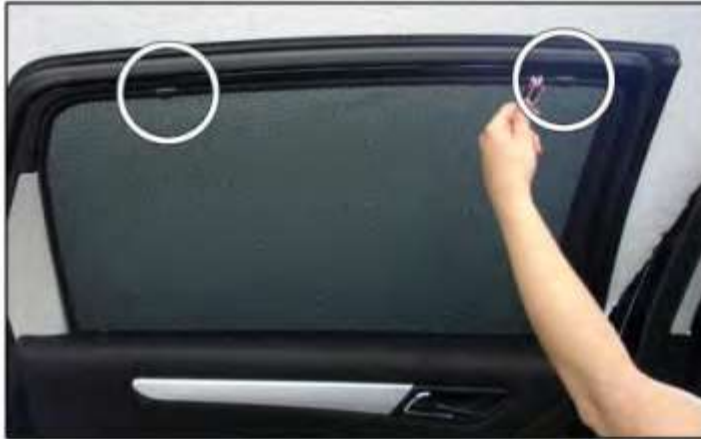

INSTALLATION INSTRUCTIONS

Fiat Croma 5dr

FIA-CROM-5-A

COMPONENTS INCLUDED

SHADES

SIDE WINDOW'S X2

PORT WINDOW X2

TAILGATE WINDOW X2

FIXING CLIPS

X4

X2

X2

X1

SIDE SHADE INSTALLATION

SIDE SHADE INSTALLATION

PORT SHADE INSTALLATION