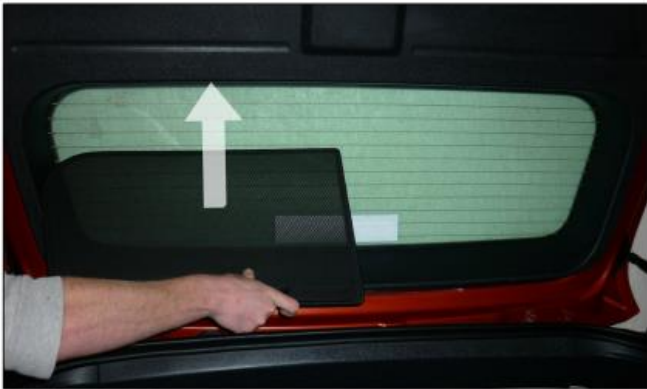

INSTALLATION INSTRUCTIONS

Dodge Nitro 5dr

COMPONENTS INCLUDED

SHADES

FIXING CLIPS

Dodge Nitro 5dr

PORT SHADE INSTALLATION

Dodge Nitro 5dr

TAILGATE SHADE INSTALLATION

Dodge Nitro 5dr

TAILGATE SHADE INSTALLATION

X2