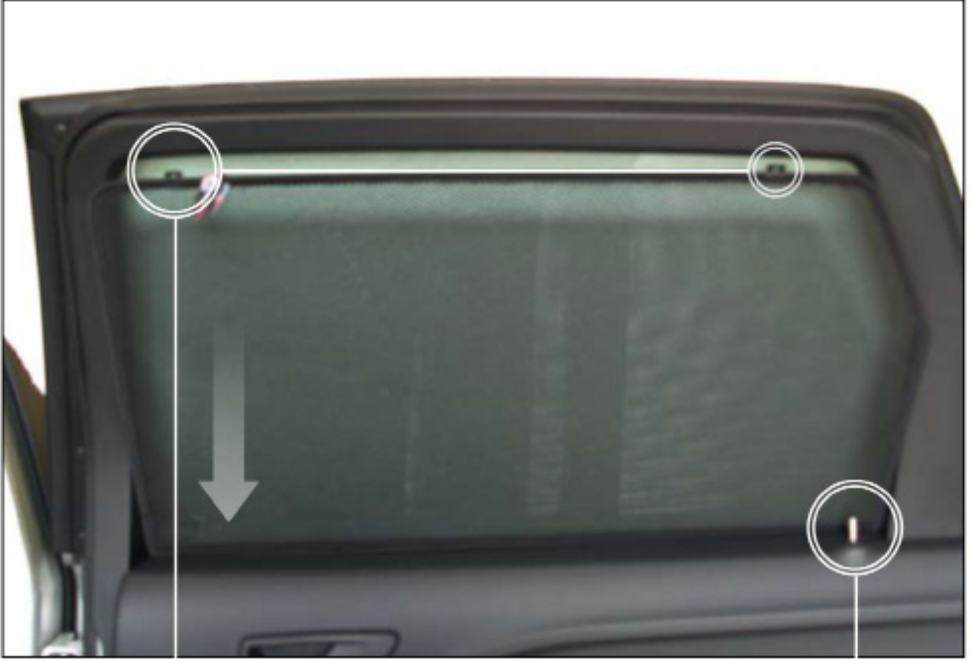

Installation Manual

DODGE JOURNEY
DOD-JOUR-5-A-18

COMPONENTS INCLUDED

CL-M02 x 4

Installation

DODGE JOURNEY
DOD-JOUR-5-A-18

SIDE SHADE INSTALLATION

X2

X2

Installation

DODGE JOURNEY
DOD-JOUR-5-A-18

SIDE SHADE INSTALLATION

Installation

DODGE JOURNEY
DOD-JOUR-5-A-18

SIDE SHADE INSTALLATION

X2