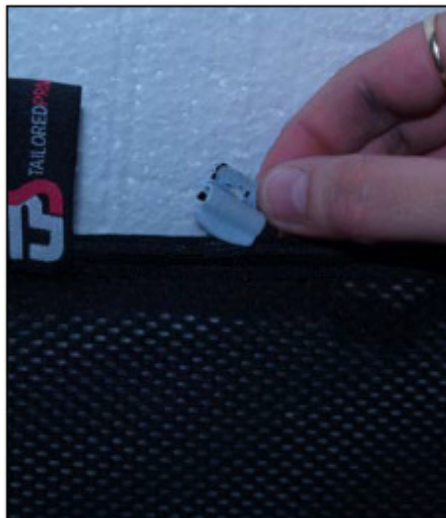

Installation Manual

DODGE JOURNEY
DOD-JOUR-5-A-18

COMPONENTS INCLUDED

CL-M02 x 4

Installation

DODGE JOURNEY
DOD-JOUR-5-A-18

SIDE SHADE INSTALLATION

X2

X2

Installation

DODGE JOURNEY
DOD-JOUR-5-A-18

SIDE SHADE INSTALLATION

Installation

DODGE JOURNEY
DOD-JOUR-5-A-18

SIDE SHADE INSTALLATION

X2