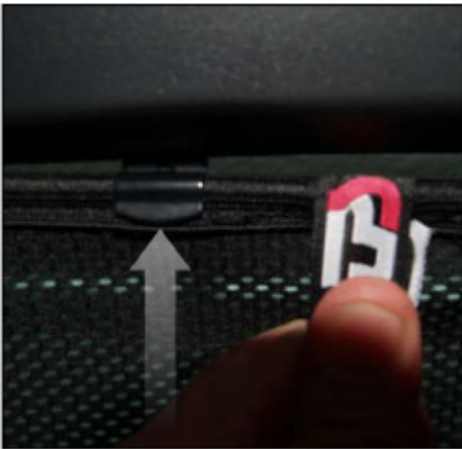

X2

Installation

DODGE JOURNEY
DOD-JOUR-5-A-18

SIDE SHADE INSTALLATION

Installation

DODGE JOURNEY
DOD-JOUR-5-A-18

SIDE SHADE INSTALLATION

X2