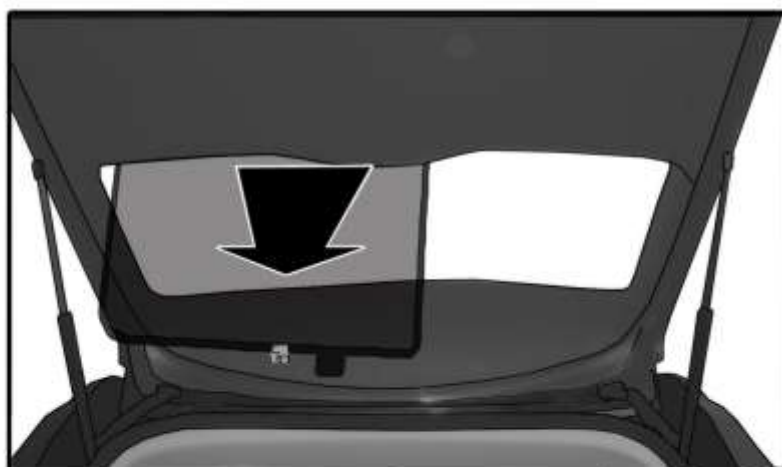

REAR SHADE INSTALLATION

CL-M02

④+⑤

④+⑤

④+⑤