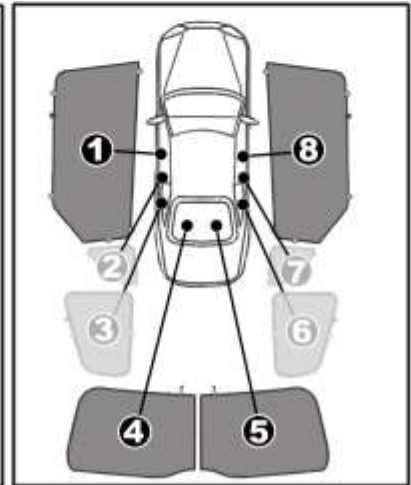

INSTALLATION INSTRUCTIONS

DECIA SANDERO

DE-SAND-5-A

COMPONENTS INCLUDED

SHADES

FIXING CLIPS

SIDE SHADE INSTALLATION

CL-M05