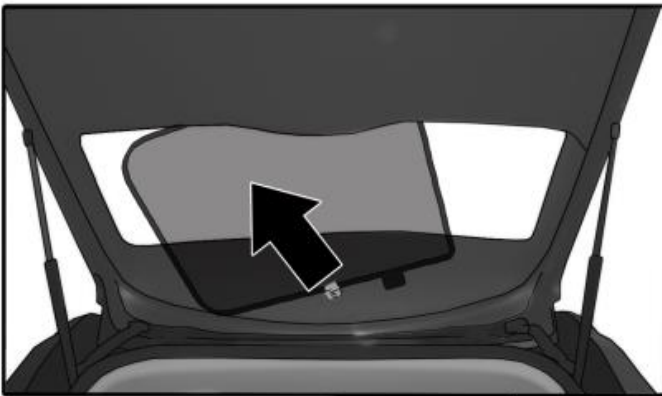

#### FIXING CLIPS

SIDE SHADE INSTALLATION

SIDE PORT INSTALLATION

REAR SHADE INSTALLATION

4+5

CL-M02

4+5

4+5