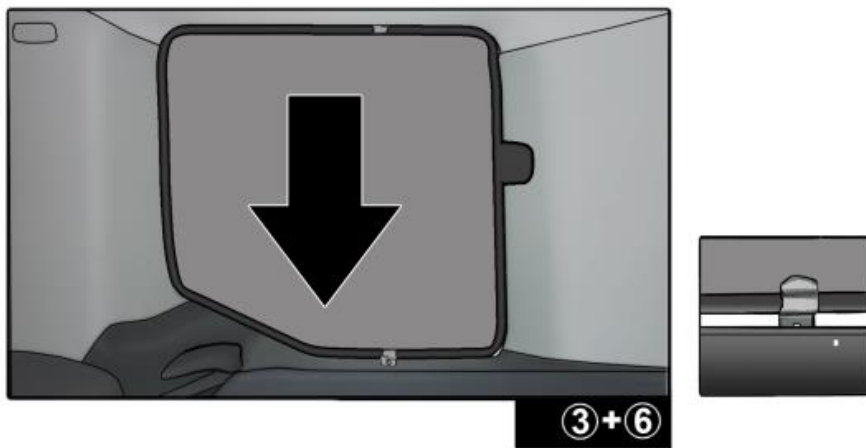

#### FIXING CLIPS

SIDE SHADE INSTALLATION

SIDE PORT INSTALLATION

REAR SHADE INSTALLATION

4+5

CL-M02

4+5

4+5