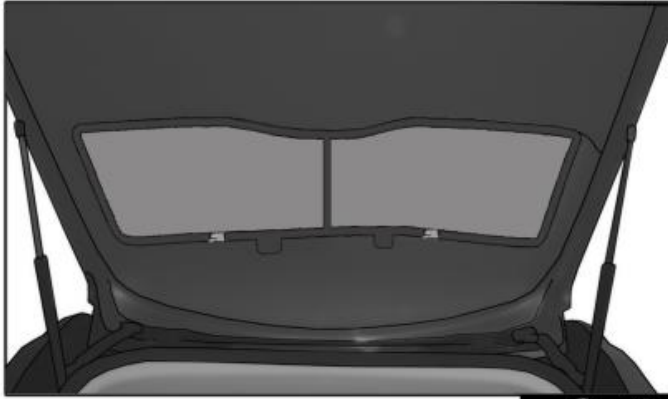

REAR SHADE INSTALLATION

④+⑤