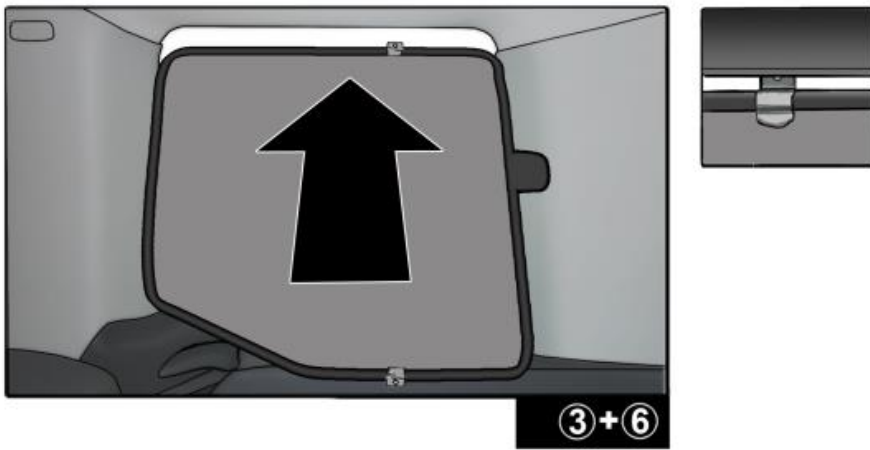

#### FIXING CLIPS

SIDE SHADE INSTALLATION

SIDE PORT INSTALLATION

REAR SHADE INSTALLATION

4+5

CL-M02

4+5

4+5