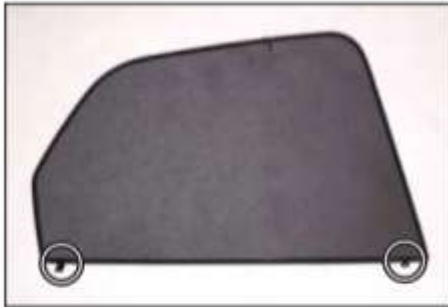

SIDE SHADE INSTALLATION