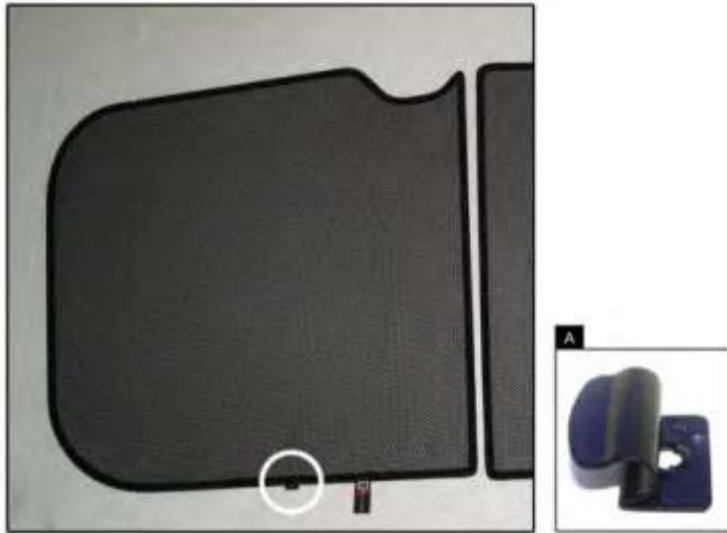

INSTALLATION INSTRUCTIONS

Citroen C4 Picasso

CIT-C4PI-5-A

COMPONENTS INCLUDED

SHADES

FIXING CLIPS

SIDE SHADE INSTALLATION

SIDE SHADE INSTALLATION

SIDE SHADE INSTALLATION

LOAD AREA SHADE INSTALLATION

LOAD AREA SHADE INSTALLATION

TAILGATE SHADE INSTALLATION

TAILGATE SHADE INSTALLATION

TAILGATE SHADE INSTALLATION

X2