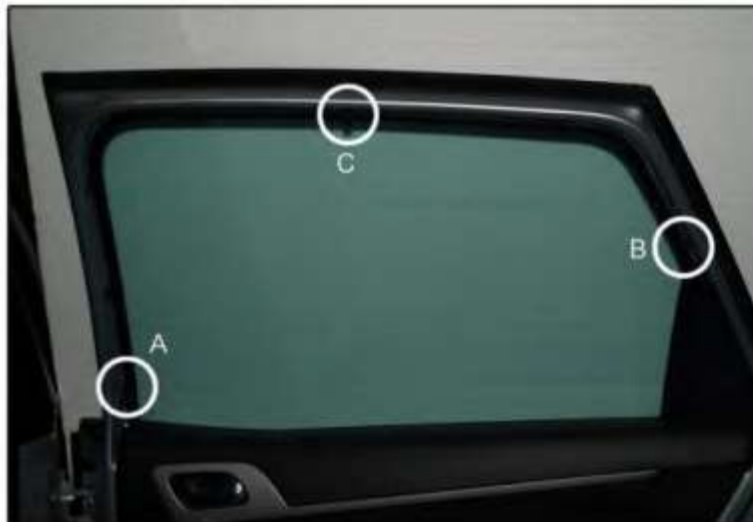

INSTALLATION INSTRUCTIONS

Citroen C4 Picasso

CIT-C4PI-5-A

COMPONENTS INCLUDED

SHADES

FIXING CLIPS

SIDE SHADE INSTALLATION

SIDE SHADE INSTALLATION

SIDE SHADE INSTALLATION

LOAD AREA SHADE INSTALLATION

LOAD AREA SHADE INSTALLATION

TAILGATE SHADE INSTALLATION

TAILGATE SHADE INSTALLATION

TAILGATE SHADE INSTALLATION

X2