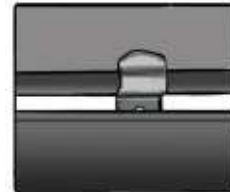

#### FIXING CLIPS

SIDE SHADE INSTALLATION

QUARTER LIGHT SHADE INSTALLATION

REAR SHADE INSTALLATION

Repeat on the opposite  
tailgate shade.

REAR SHADE INSTALLATION