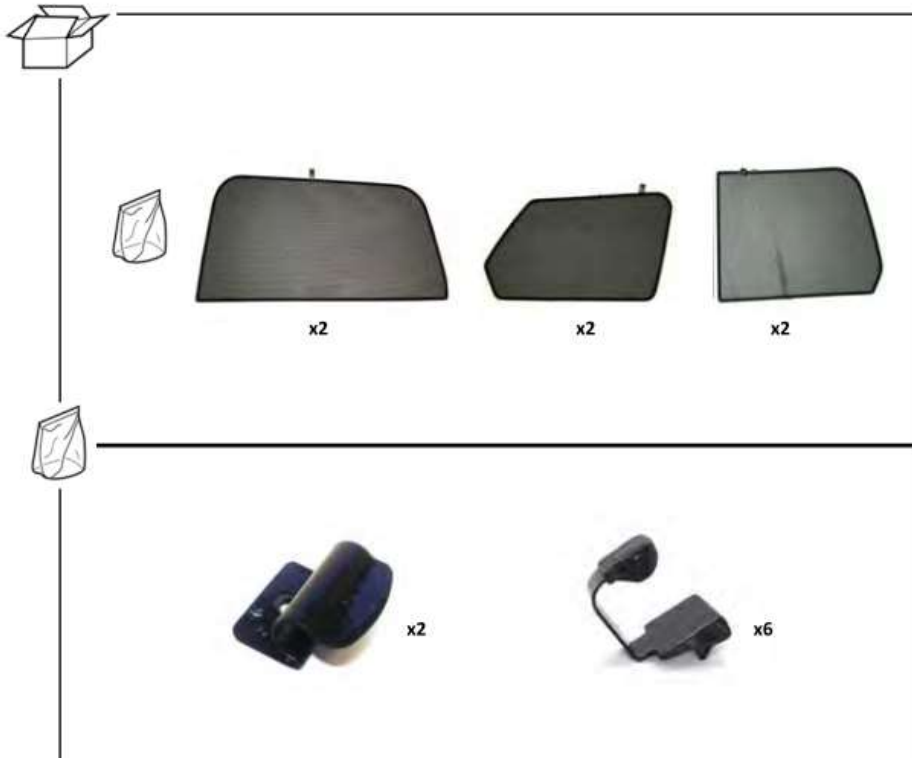

## Parts List

INSTALLATION INSTRUCTIONS - CIT-C4GP-5-A

INSTALLATION INSTRUCTIONS - CIT-C4GP-5-A

INSTALLATION INSTRUCTIONS - CIT-C4GP-5-A

1 Attach clip to each shade at position indicated

2

3