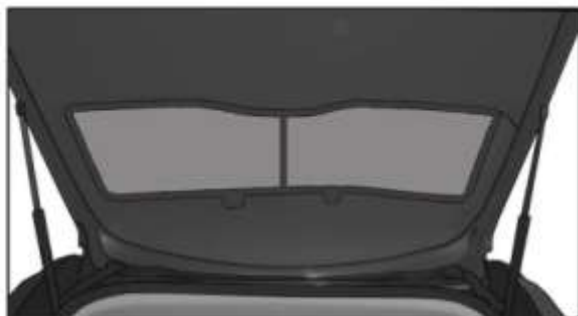

INSTALLATION INSTRUCTIONS

CITREON C3 PICASSO 5 DOOR

CIT-C3PI-5-A

COMPONENTS INCLUDED

SHADES

FIXING CLIPS

SIDE SHADE INSTALLATION

QUARTER LIGHT SHADE INSTALLATION

REAR SHADE INSTALLATION

④+⑤

④+⑤

④+⑤

REAR SHADE INSTALLATION

4+5