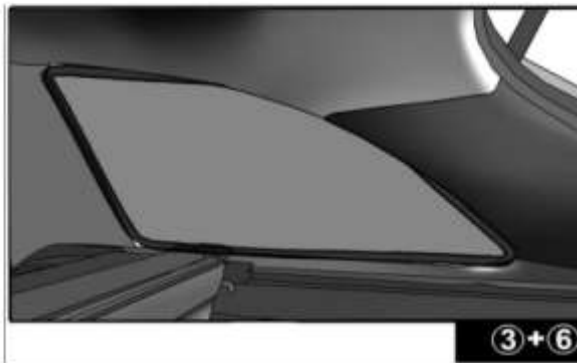

INSTALLATION INSTRUCTIONS

CITREON C3 PICASSO 5 DOOR

CIT-C3PI-5-A

COMPONENTS INCLUDED

SHADES

FIXING CLIPS

SIDE SHADE INSTALLATION

QUARTER LIGHT SHADE INSTALLATION