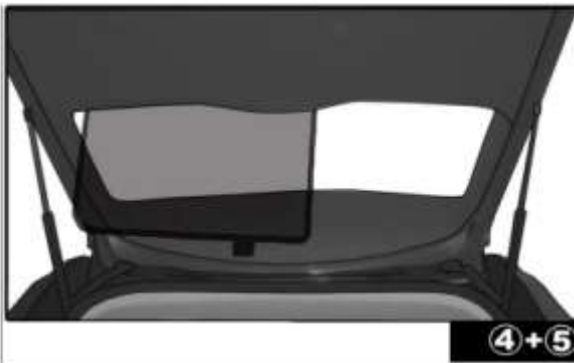

REAR SHADE INSTALLATION

④+⑤

④+⑤

④+⑤