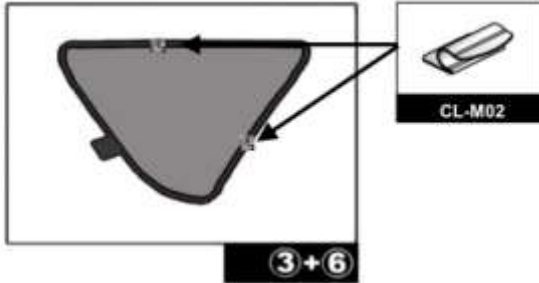

INSTALLATION INSTRUCTIONS

CITREON C3 PICASSO 5 DOOR

CIT-C3PI-5-A

COMPONENTS INCLUDED

SHADES

FIXING CLIPS

SIDE SHADE INSTALLATION

QUARTER LIGHT SHADE INSTALLATION