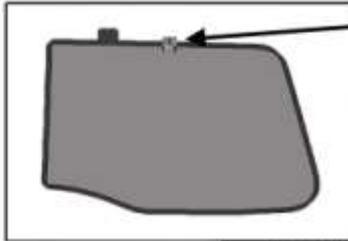

REAR SHADE INSTALLATION