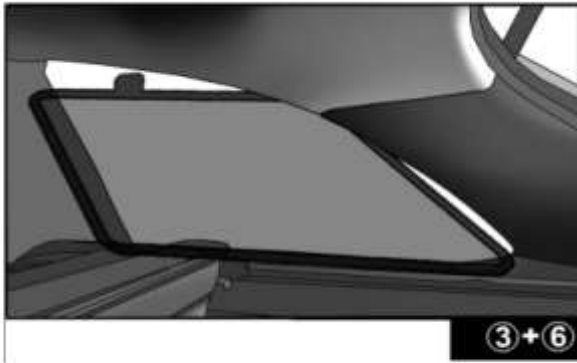

INSTALLATION INSTRUCTIONS

CITREON C3 PICASSO 5 DOOR

CIT-C3PI-5-A

COMPONENTS INCLUDED

SHADES

FIXING CLIPS

SIDE SHADE INSTALLATION

QUARTER LIGHT SHADE INSTALLATION