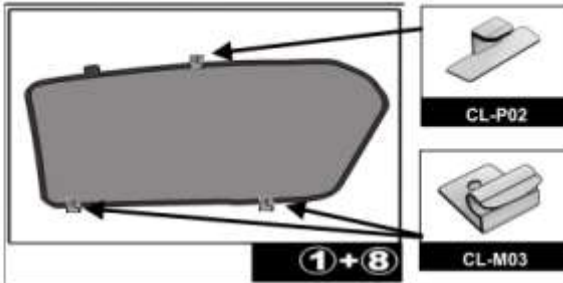

INSTALLATION INSTRUCTIONS

CITREON C3 PICASSO 5 DOOR

CIT-C3PI-5-A

COMPONENTS INCLUDED

SHADES

FIXING CLIPS

SIDE SHADE INSTALLATION

QUARTER LIGHT SHADE INSTALLATION