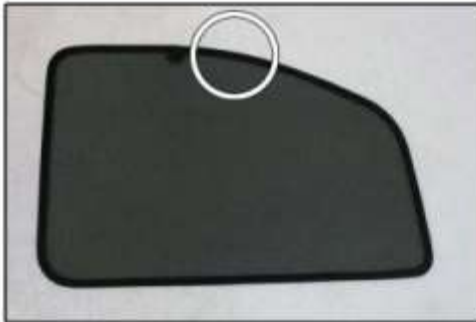

PORT SHADE INSTALLATION