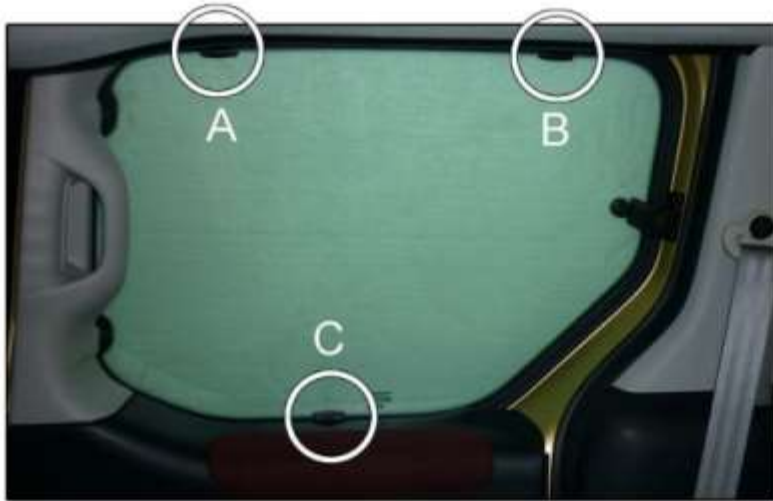

INSTALLATION INSTRUCTIONS

Citroen Berlingo 5dr

CIT-BERL-5-B

COMPONENTS INCLUDED

SHADES

FIXING CLIPS

SIDE SHADE INSTALLATION

SIDE SHADE INSTALLATION

SIDE SHADE INSTALLATION

PORT SHADE INSTALLATION

TAILGATE SHADE INSTALLATION

TAILGATE SHADE INSTALLATION

TAILGATE SHADE INSTALLATION