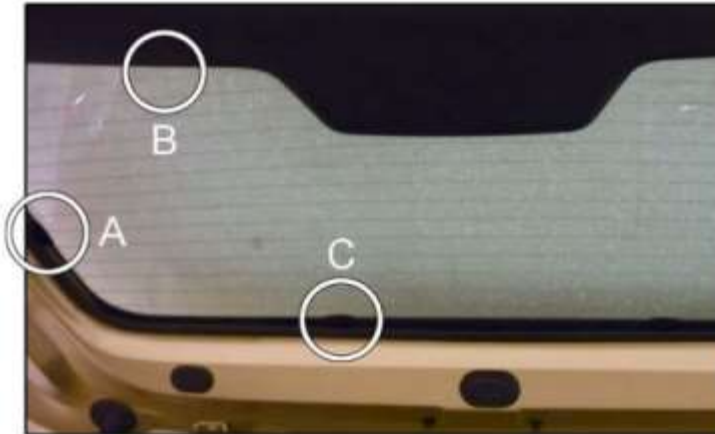

TAILGATE SHADE INSTALLATION