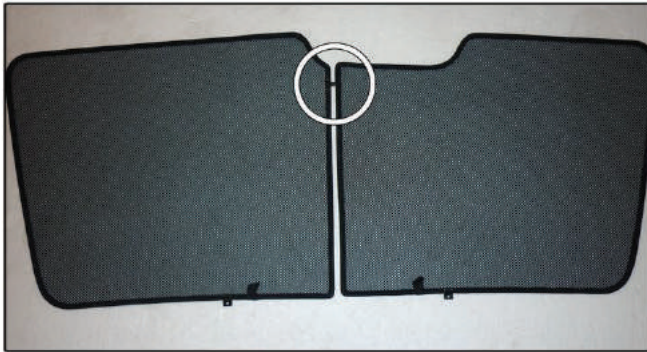

PORT SHADE INSTALLATION

x 2

Installation

CHRYSLER VOYAGER 5DR

CHR-VOY-5-X

TAILGATE SHADE INSTALLATION

Installation

CHRYSLER VOYAGER 5DR