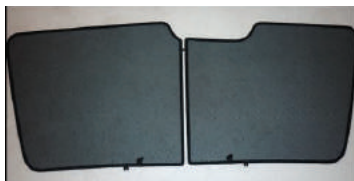

Installation Manual

CHRYSLER VOYAGER 5DR
CHR-VOY-5-X

COMPONENTS INCLUDED

Side Windows x 2

Port Window x 2

Tailgate Window x 2

FIXING CLIPS

CL-W01 x 1

CL-P02 x 8

CL-M14 x 1

CL-M12 x 8

Installation

CHRYSLER VOYAGER 5DR
CHR-VOY-5-X

SIDE SHADE INSTALLATION

Installation

CHRYSLER VOYAGER 5DR