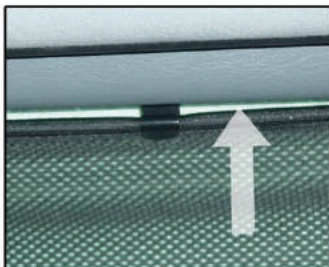

Installation

CHRYSLER VOYAGER 5DR

CHR-VOY-5-X

SIDE SHADE INSTALLATION