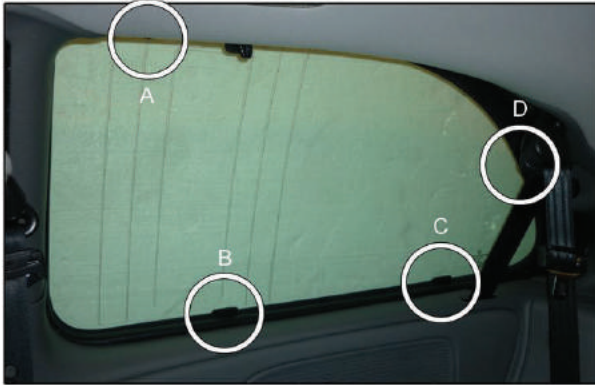

Installation

CHRYSLER VOYAGER 5DR
CHR-VOY-5-X

PORT SHADE INSTALLATION