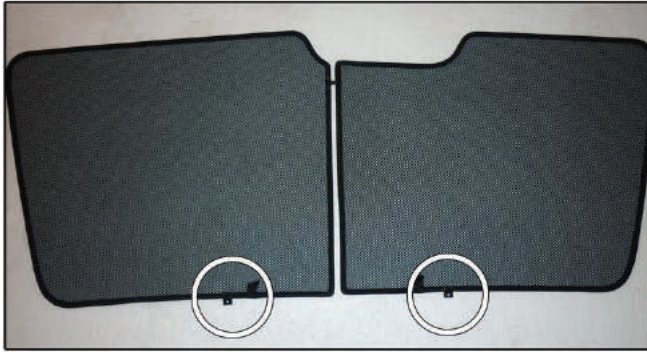

PORT SHADE INSTALLATION

x 2

Installation

CHRYSLER VOYAGER 5DR

CHR-VOY-5-X

TAILGATE SHADE INSTALLATION

Installation

CHRYSLER VOYAGER 5DR