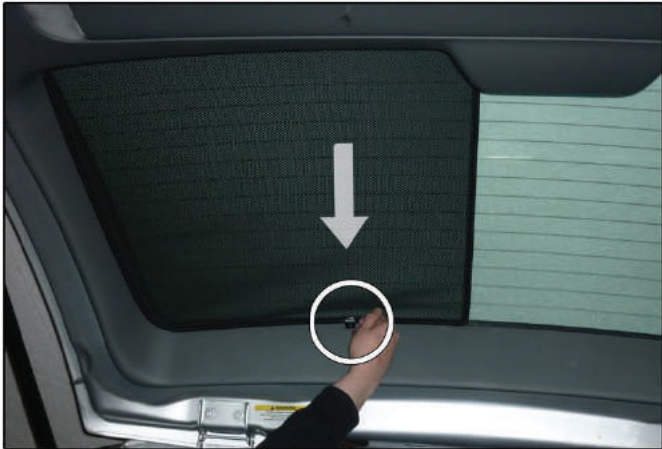

Installation

CHRYSLER VOYAGER 5DR

CHR-VOY-5-X

TAILGATE SHADE INSTALLATION