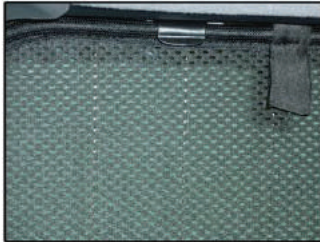

CHRYSLER VOYAGER 5DR
CHR-VOY-5-X

PORT SHADE INSTALLATION

Installation

CHRYSLER VOYAGER 5DR
CHR-VOY-5-X

PORT SHADE INSTALLATION

Installation

CHRYSLER VOYAGER 5DR

CHR-VOY-5-X

PORT SHADE INSTALLATION

x 2

Installation

CHRYSLER VOYAGER 5DR

CHR-VOY-5-X

TAILGATE SHADE INSTALLATION

Installation

CHRYSLER VOYAGER 5DR