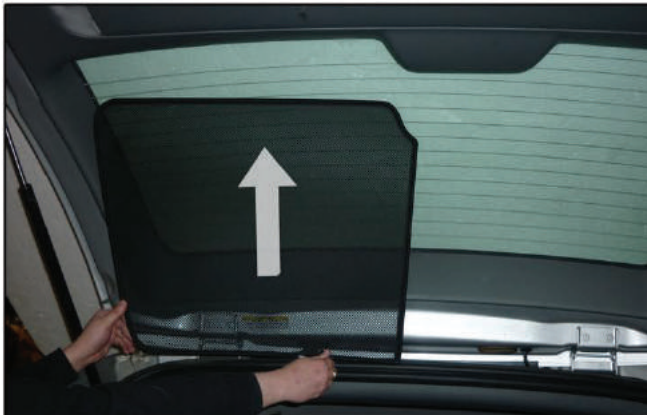

CHRYSLER VOYAGER 5DR
CHR-VOY-5-X

PORT SHADE INSTALLATION

Installation

CHRYSLER VOYAGER 5DR
CHR-VOY-5-X

PORT SHADE INSTALLATION

Installation

CHRYSLER VOYAGER 5DR

CHR-VOY-5-X

PORT SHADE INSTALLATION

x 2

Installation

CHRYSLER VOYAGER 5DR

CHR-VOY-5-X

TAILGATE SHADE INSTALLATION

Installation

CHRYSLER VOYAGER 5DR