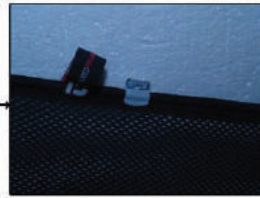

Installation Manual

CHRYSLER VOYAGER 5DR
CHR-VOY-5-X

COMPONENTS INCLUDED

Side Windows x 2

Port Window x 2

Tailgate Window x 2

FIXING CLIPS

CL-W01 x 1

CL-P02 x 8

CL-M14 x 1

CL-M12 x 8

Installation

CHRYSLER VOYAGER 5DR
CHR-VOY-5-X

SIDE SHADE INSTALLATION

Installation

CHRYSLER VOYAGER 5DR

CHR-VOY-5-X

SIDE SHADE INSTALLATION

Installation

CHRYSLER VOYAGER 5DR

CHR-VOY-5-X

SIDE SHADE INSTALLATION

x 2

Installation