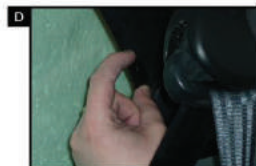

PORT SHADE INSTALLATION