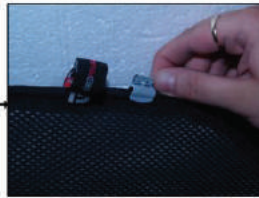

Installation Manual

CHRYSLER VOYAGER 5DR
CHR-VOY-5-X

COMPONENTS INCLUDED

Side Windows x 2

Port Window x 2

Tailgate Window x 2

FIXING CLIPS

CL-W01 x 1

CL-P02 x 8

CL-M14 x 1

CL-M12 x 8

Installation

CHRYSLER VOYAGER 5DR
CHR-VOY-5-X

SIDE SHADE INSTALLATION

Installation

CHRYSLER VOYAGER 5DR