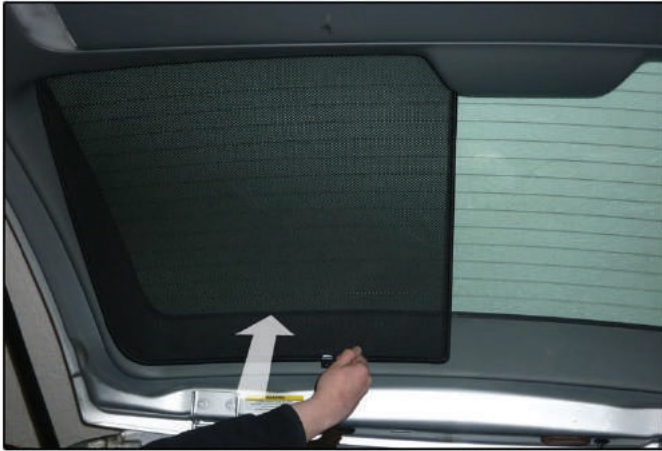

Installation

CHRYSLER VOYAGER 5DR

CHR-VOY-5-X

TAILGATE SHADE INSTALLATION