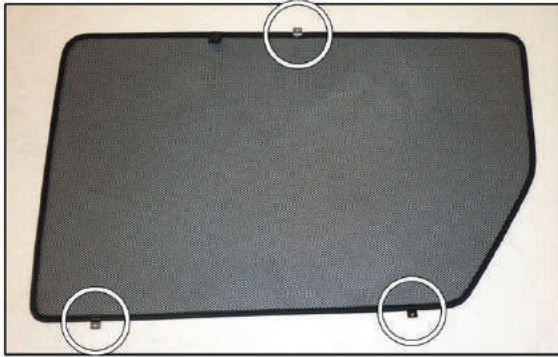

Installation Manual

CHRYSLER VOYAGER 5DR
CHR-VOY-5-X

COMPONENTS INCLUDED

Side Windows x 2

Port Window x 2

Tailgate Window x 2

FIXING CLIPS

CL-W01 x 1

CL-P02 x 8

CL-M14 x 1

CL-M12 x 8

Installation

CHRYSLER VOYAGER 5DR
CHR-VOY-5-X

SIDE SHADE INSTALLATION

Installation

CHRYSLER VOYAGER 5DR