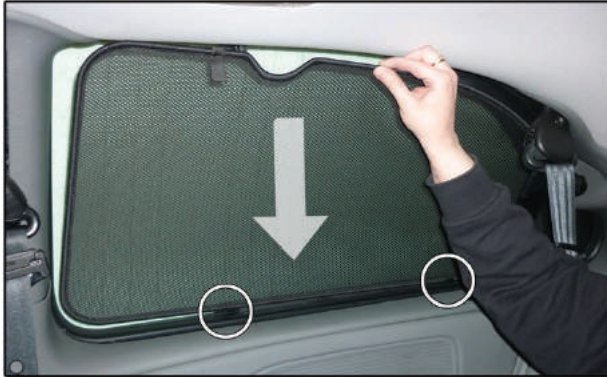

CHRYSLER VOYAGER 5DR
CHR-VOY-5-X

PORT SHADE INSTALLATION

Installation

CHRYSLER VOYAGER 5DR
CHR-VOY-5-X

PORT SHADE INSTALLATION

Installation

CHRYSLER VOYAGER 5DR

CHR-VOY-5-X