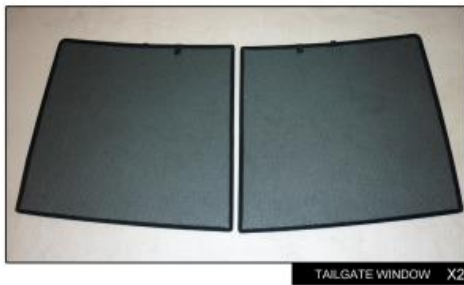

INSTALLATION INSTRUCTIONS

Chrysler Sebring 4dr

COMPONENTS INCLUDED

SHADES

FIXING CLIPS

Chrysler Sebring 4dr

TAILGATE SHADE INSTALLATION