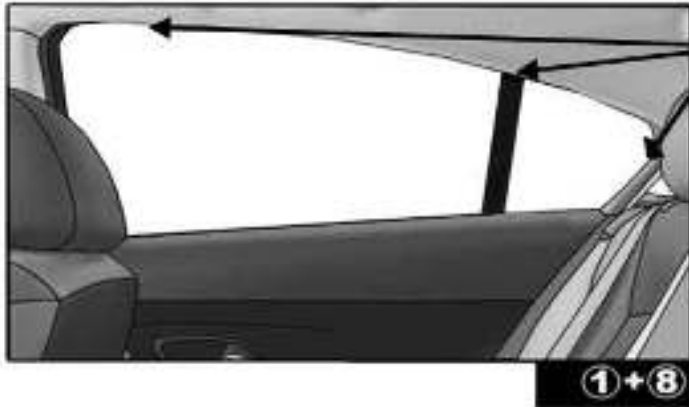

Installation Manual

CHEVROLET TRAX 5DR
CHE-TRAX-5-A-18

COMPONENTS INCLUDED

1+8

FIXING CLIPS

CL-P02 x 6

CL-W01 x 1

Installation

CHEVROLET TRAX 5DR

CHE-TRAX-5-A-18

SIDE SHADE INSTALLATION

Installation

CHEVROLET TRAX 5DR

CHE-TRAX-5-A-18

SIDE SHADE INSTALLATION

1+8