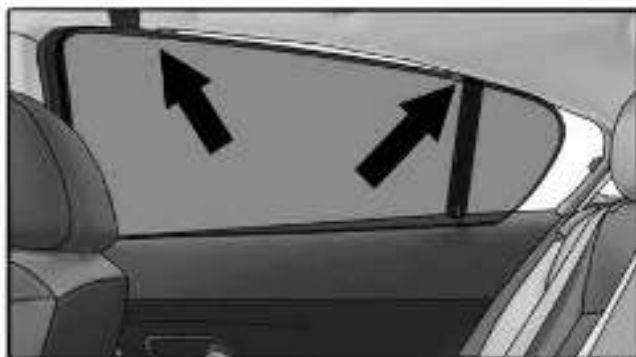

CHEVROLET TRAX 5DR

CHE-TRAX-5-A-18

SIDE SHADE INSTALLATION

Installation

CHEVROLET TRAX 5DR

CHE-TRAX-5-A-18

SIDE SHADE INSTALLATION

1+8