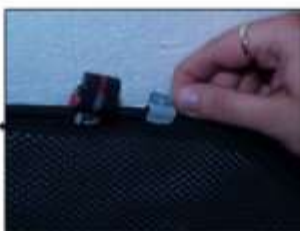

FIXING CLIPS

CL-M02 X10

CL-M13 X4

SIDE SHADE INSTALLATION

SIDE SHADE INSTALLATION

SIDE SHADE INSTALLATION

PORT SHADE INSTALLATION

PORT SHADE INSTALLATION