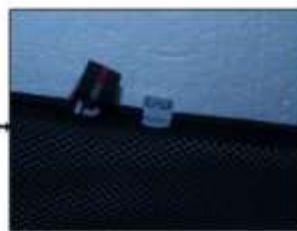

FIXING CLIPS

CL-M02 X10

CL-M13 X4

SIDE SHADE INSTALLATION

SIDE SHADE INSTALLATION

SIDE SHADE INSTALLATION

PORT SHADE INSTALLATION

PORT SHADE INSTALLATION