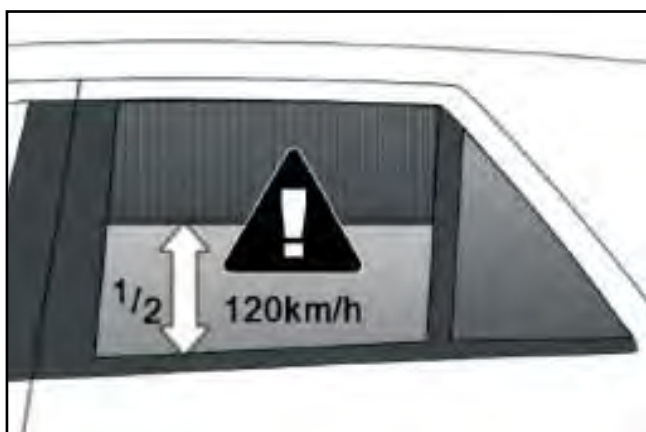

INSTALLATION INSTRUCTIONS

Chevrolet Lacetti/Nubira 5dr

CHE-LACE-5-A

COMPONENTS

SHADES

FIXING CLIPS

ATTENTION

SIDE SHADE INSTALLATION