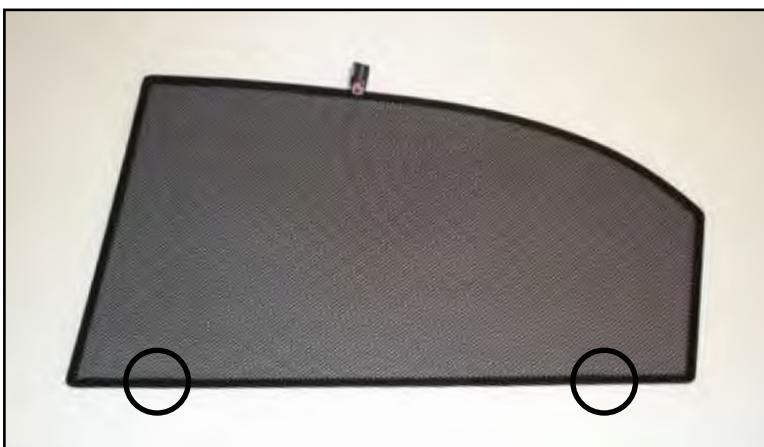

INSTALLATION INSTRUCTIONS

Chevrolet Lacetti/Nubira 5dr

CHE-LACE-5-A

COMPONENTS

SHADES

FIXING CLIPS

ATTENTION

SIDE SHADE INSTALLATION