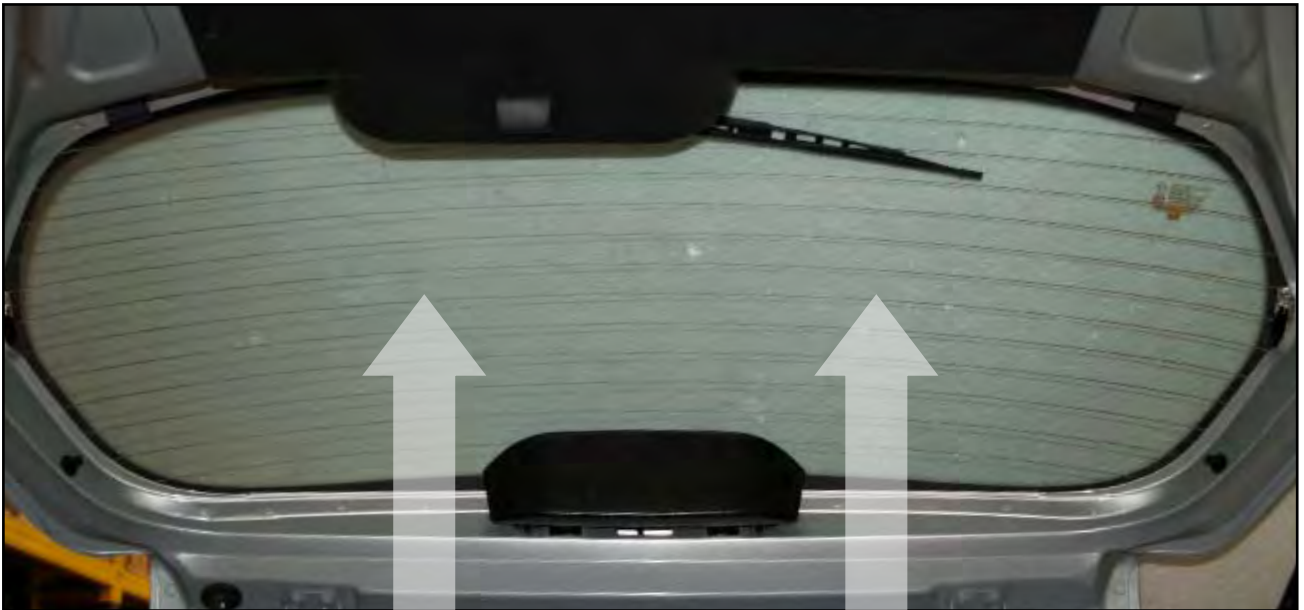

INSTALLATION INSTRUCTIONS

Chevrolet Kalos/Aveo 3dr

CHE-AVEO-3-A

COMPONENTS

SHADES

FIXING CLIPS

ATTENTION

SIDE SHADE INSTALLATION

SIDE SHADE INSTALLATION

SIDE SHADE INSTALLATION

X2

REAR SHADE INSTALLATION

A
X2

B
X1

REAR SHADE INSTALLATION

REAR SHADE INSTALLATION