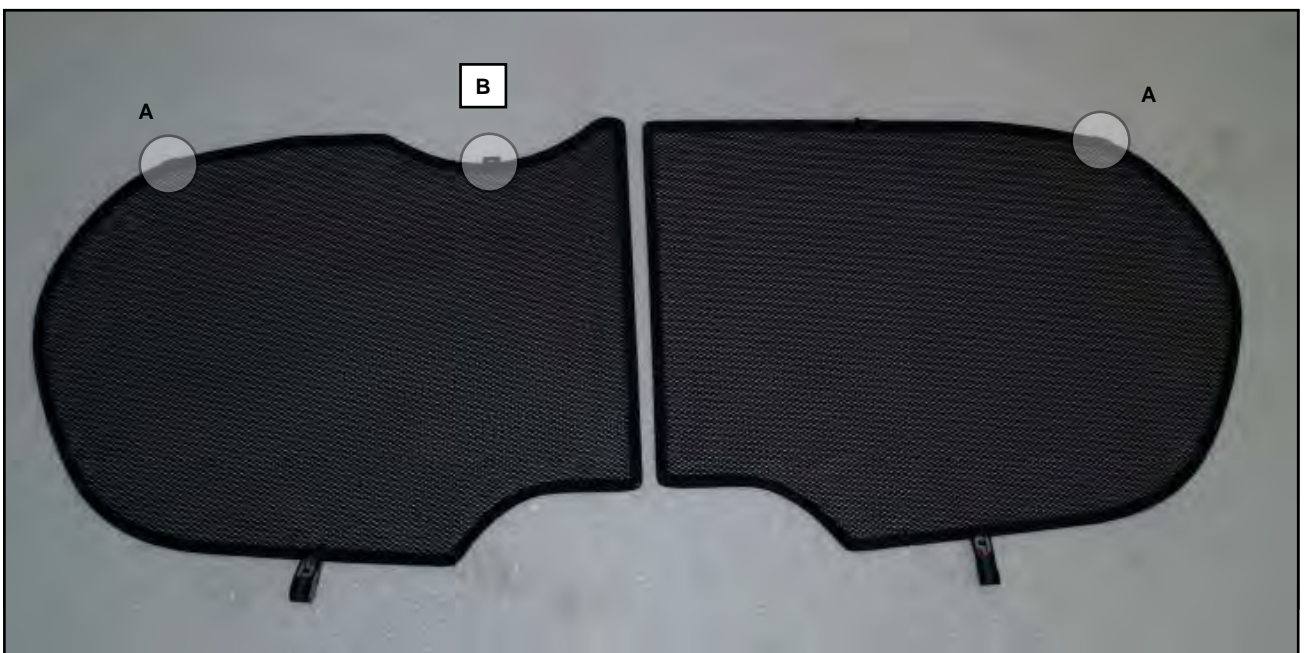

INSTALLATION INSTRUCTIONS

Chevrolet Kalos/Aveo 3dr

CHE-AVEO-3-A

COMPONENTS

SHADES

FIXING CLIPS

ATTENTION

SIDE SHADE INSTALLATION

SIDE SHADE INSTALLATION

SIDE SHADE INSTALLATION

X2

REAR SHADE INSTALLATION

A
X2

B
X1

REAR SHADE INSTALLATION

REAR SHADE INSTALLATION