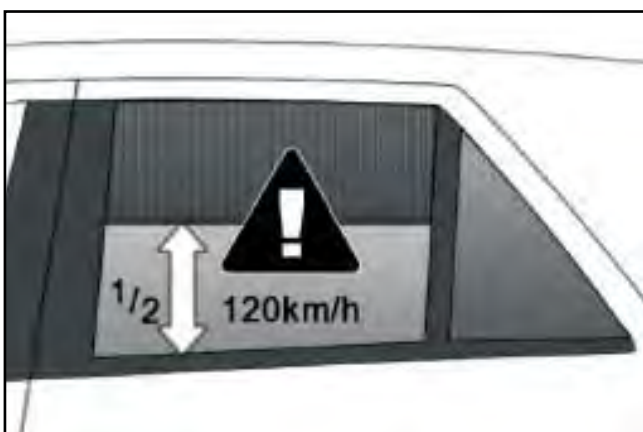

INSTALLATION INSTRUCTIONS

Chevrolet Kalos/Aveo 3dr

CHE-AVEO-3-A

COMPONENTS

SHADES

FIXING CLIPS

ATTENTION

SIDE SHADE INSTALLATION