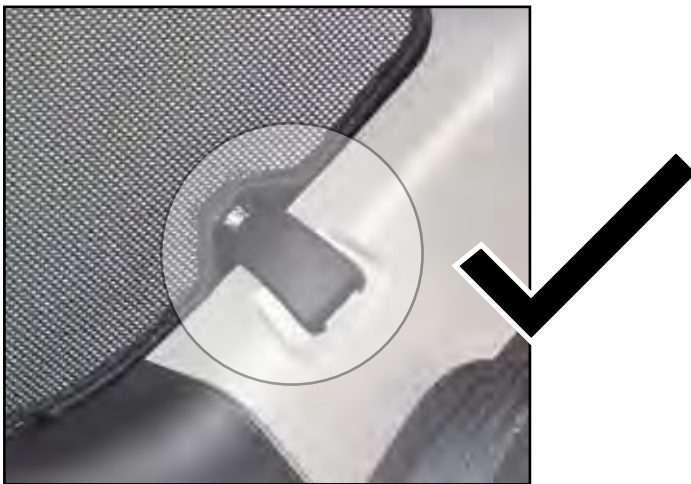

SIDE SHADE INSTALLATION

X2