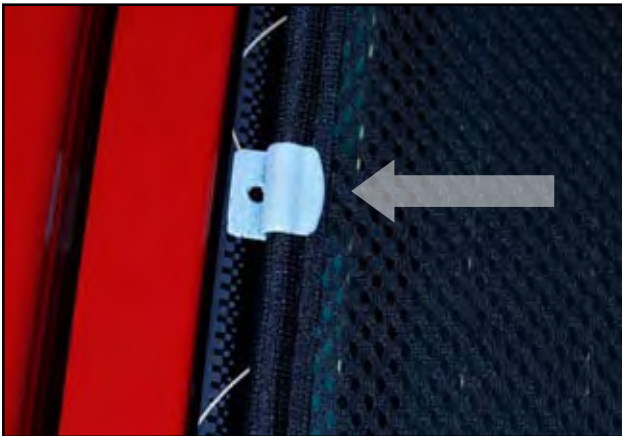

INSTALLATION INSTRUCTIONS

Chevrolet Kalos/Aveo 3dr

CHE-AVEO-3-A

COMPONENTS

SHADES

FIXING CLIPS

ATTENTION

SIDE SHADE INSTALLATION

SIDE SHADE INSTALLATION

SIDE SHADE INSTALLATION

X2

REAR SHADE INSTALLATION

A
X2

B
X1

REAR SHADE INSTALLATION

REAR SHADE INSTALLATION