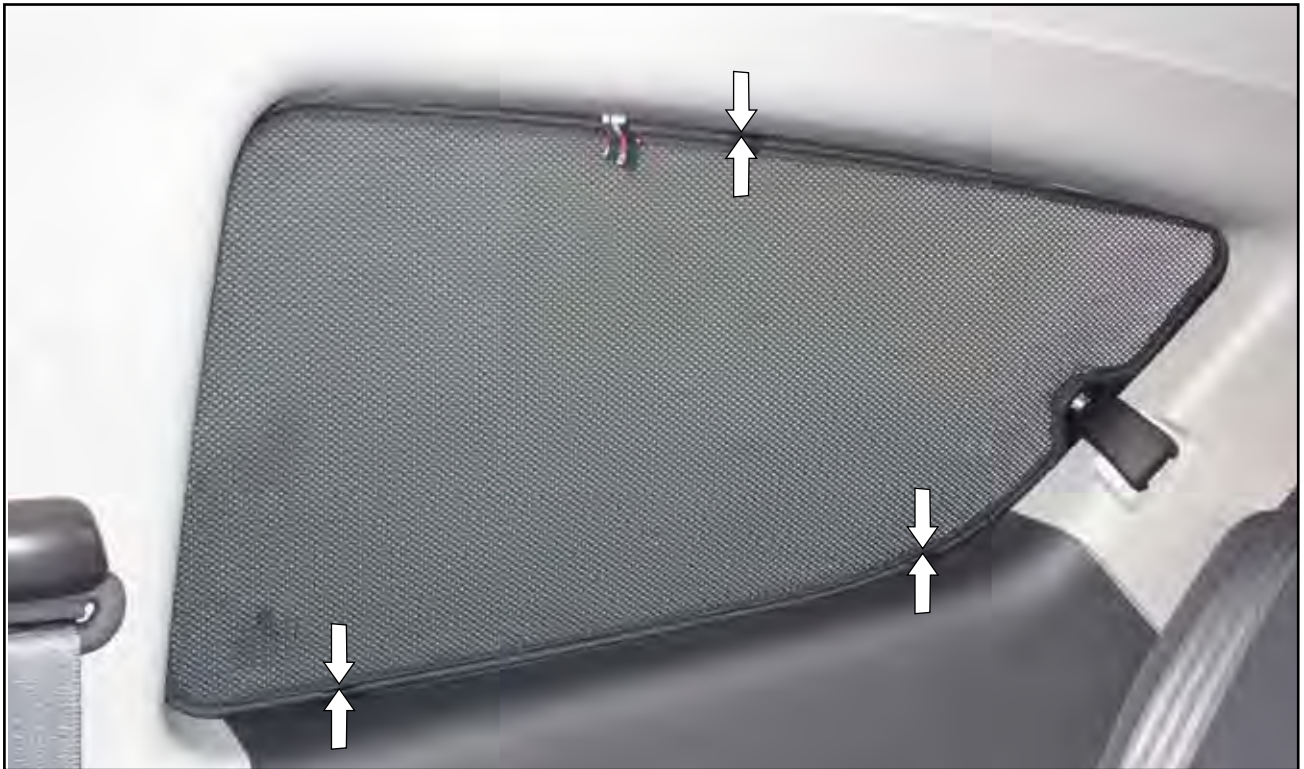

INSTALLATION INSTRUCTIONS

Chevrolet Kalos/Aveo 3dr

CHE-AVEO-3-A

COMPONENTS

SHADES

FIXING CLIPS

ATTENTION

SIDE SHADE INSTALLATION

SIDE SHADE INSTALLATION

SIDE SHADE INSTALLATION

X2

REAR SHADE INSTALLATION

A
X2

B
X1

REAR SHADE INSTALLATION

REAR SHADE INSTALLATION