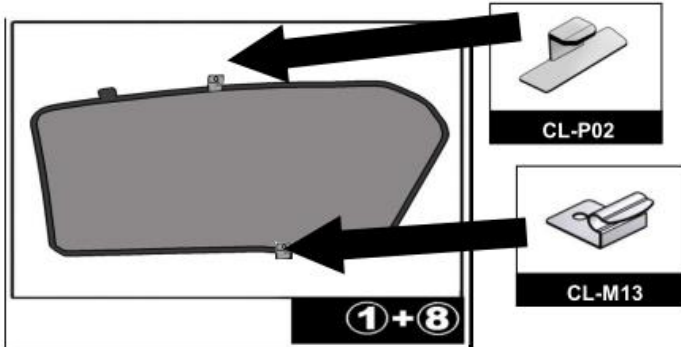

INSTALLATION INSTRUCTIONS

BMW X3 5 DOOR 2010-

BMW-X3-5-B

COMPONENTS INCLUDED

SHADES

FIXING CLIPS

SIDE SHADE INSTALLATION

QUARTER LIGHT SHADE INSTALLATION