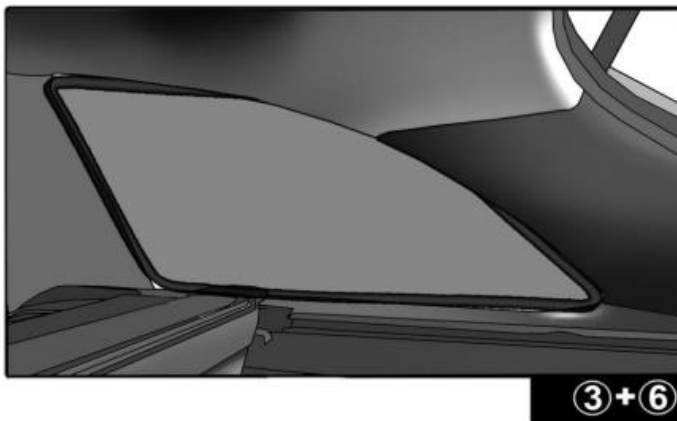

INSTALLATION INSTRUCTIONS

BMW X3 5 DOOR 2010-

BMW-X3-5-B

COMPONENTS INCLUDED

SHADES

FIXING CLIPS

SIDE SHADE INSTALLATION

QUARTER LIGHT SHADE INSTALLATION