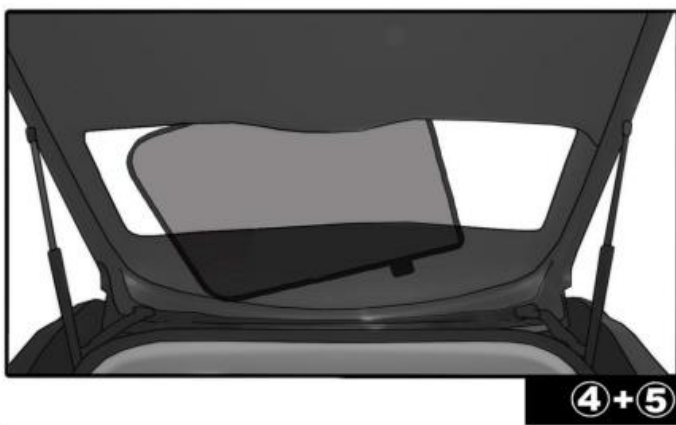

REAR SHADE INSTALLATION