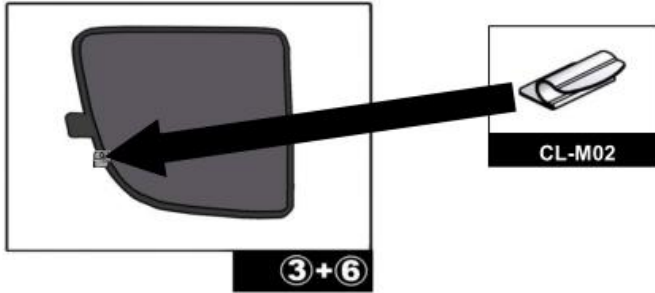

INSTALLATION INSTRUCTIONS

BMW X3 5 DOOR 2010-

BMW-X3-5-B

COMPONENTS INCLUDED

SHADES

FIXING CLIPS

SIDE SHADE INSTALLATION

QUARTER LIGHT SHADE INSTALLATION