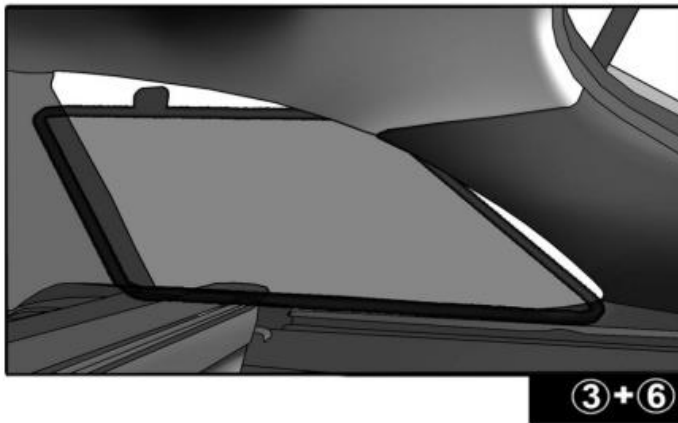

INSTALLATION INSTRUCTIONS

BMW X3 5 DOOR 2010-

BMW-X3-5-B

COMPONENTS INCLUDED

SHADES

FIXING CLIPS

SIDE SHADE INSTALLATION

QUARTER LIGHT SHADE INSTALLATION