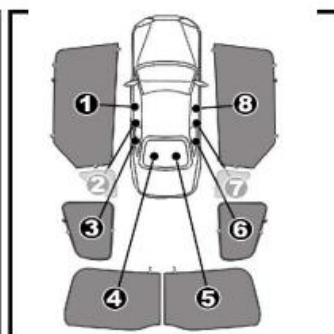

INSTALLATION INSTRUCTIONS

BMW X3 5 DOOR 2010-

BMW-X3-5-B

COMPONENTS INCLUDED

SHADES

FIXING CLIPS

SIDE SHADE INSTALLATION

QUARTER LIGHT SHADE INSTALLATION