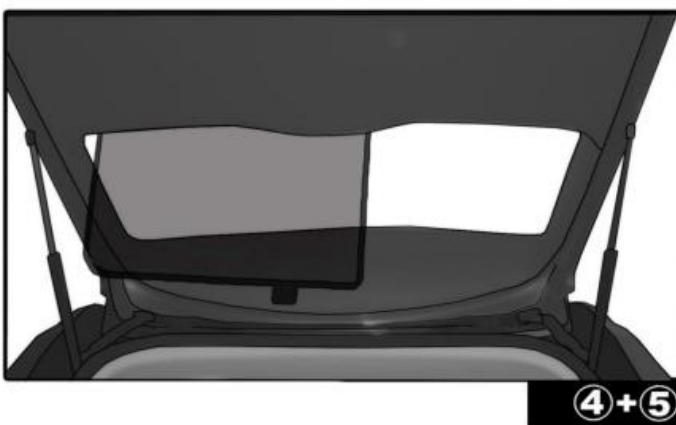

REAR SHADE INSTALLATION