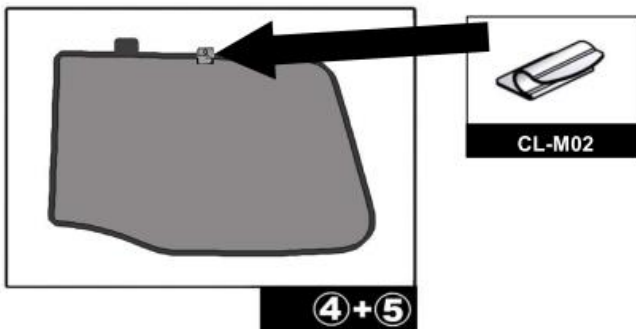

REAR SHADE INSTALLATION