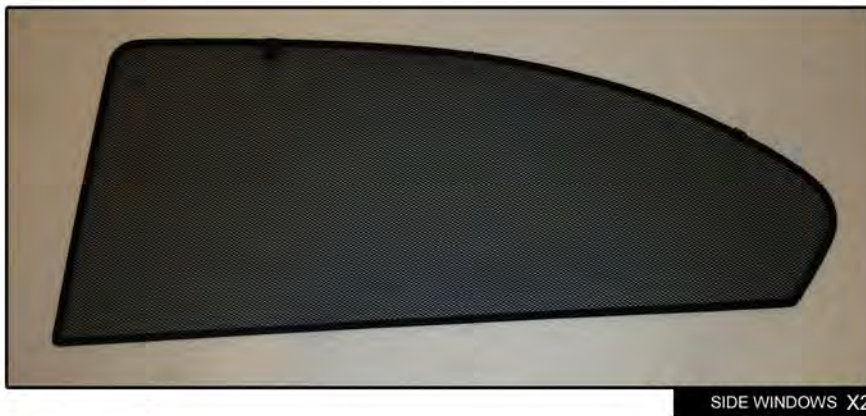

INSTALLATION INSTRUCTIONS

BMW 7 Series 4dr

BMW-7SER-4-B

COMPONENTS INCLUDED

SHADES

FIXING CLIPS

SIDE SHADE INSTALLATION

SIDE SHADE INSTALLATION