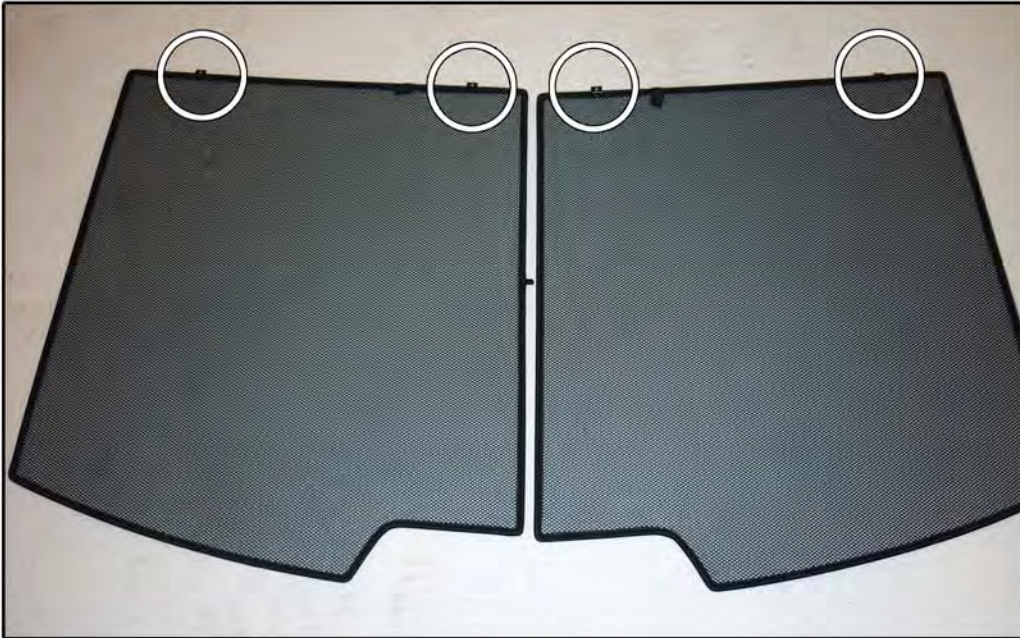

INSTALLATION INSTRUCTIONS

BMW 7 Series 4dr

BMW-7SER-4-B

COMPONENTS INCLUDED

SHADES

FIXING CLIPS

SIDE SHADE INSTALLATION

SIDE SHADE INSTALLATION

SIDE SHADE INSTALLATION

TAILGATE SHADE INSTALLATION

TAILGATE SHADE INSTALLATION

TAILGATE SHADE INSTALLATION