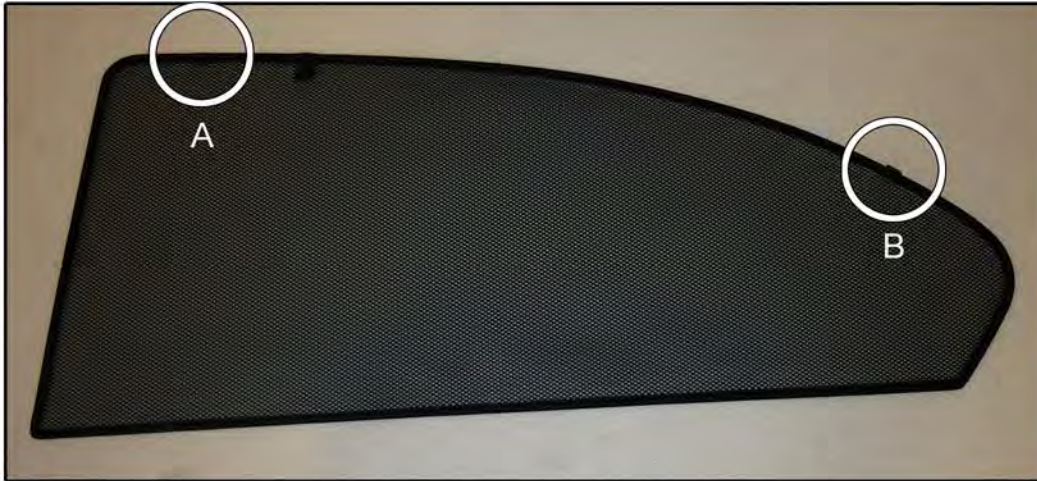

INSTALLATION INSTRUCTIONS

BMW 7 Series 4dr

BMW-7SER-4-B

COMPONENTS INCLUDED

SHADES

FIXING CLIPS

SIDE SHADE INSTALLATION

SIDE SHADE INSTALLATION