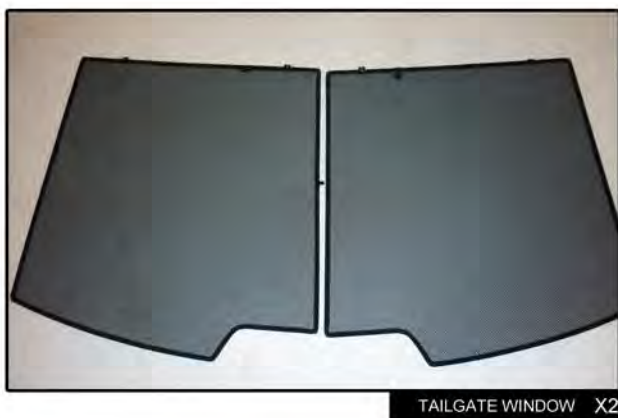

INSTALLATION INSTRUCTIONS

BMW 7 Series 4dr

BMW-7SER-4-B

COMPONENTS INCLUDED

SHADES

FIXING CLIPS

SIDE SHADE INSTALLATION

SIDE SHADE INSTALLATION

SIDE SHADE INSTALLATION

TAILGATE SHADE INSTALLATION

TAILGATE SHADE INSTALLATION

TAILGATE SHADE INSTALLATION